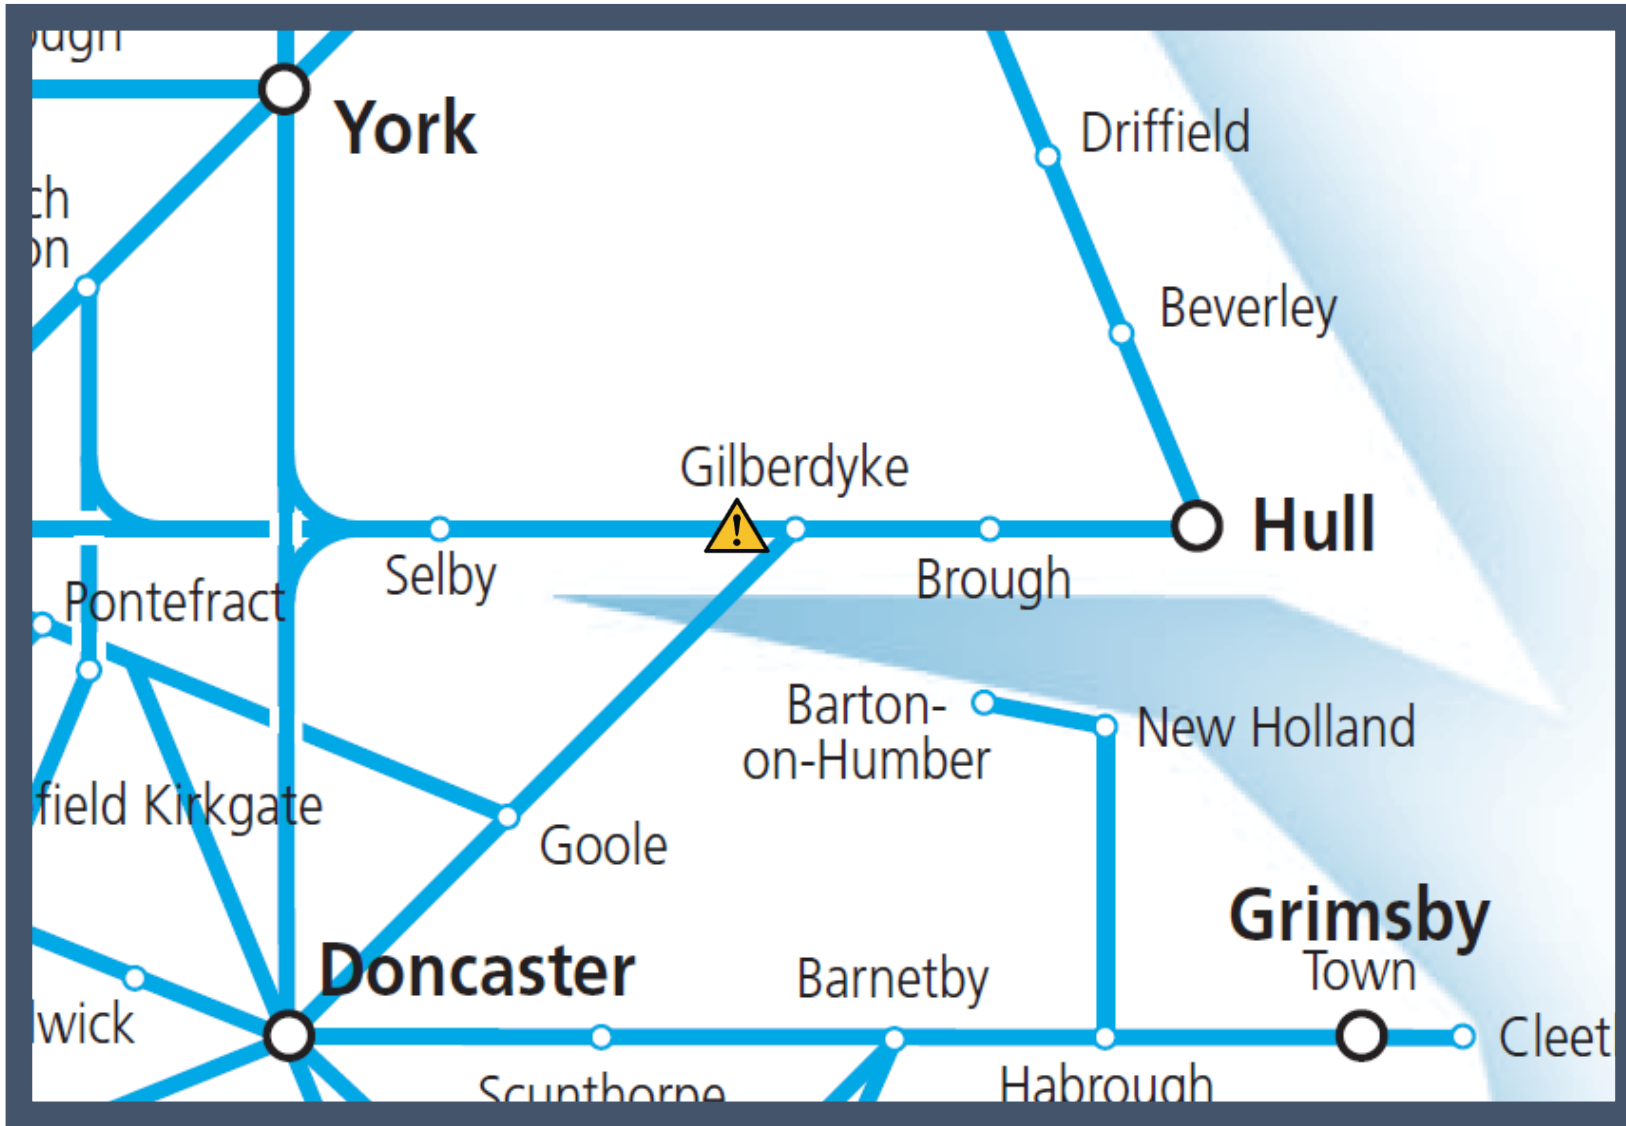

A fault with a swing bridge between Selby and Hull

TOCs affected: Hull Trains, Northern, TransPennine Express

| Key: | |
|------|-------------------------|
| | Disruption |
| | Bus Replacement Service |