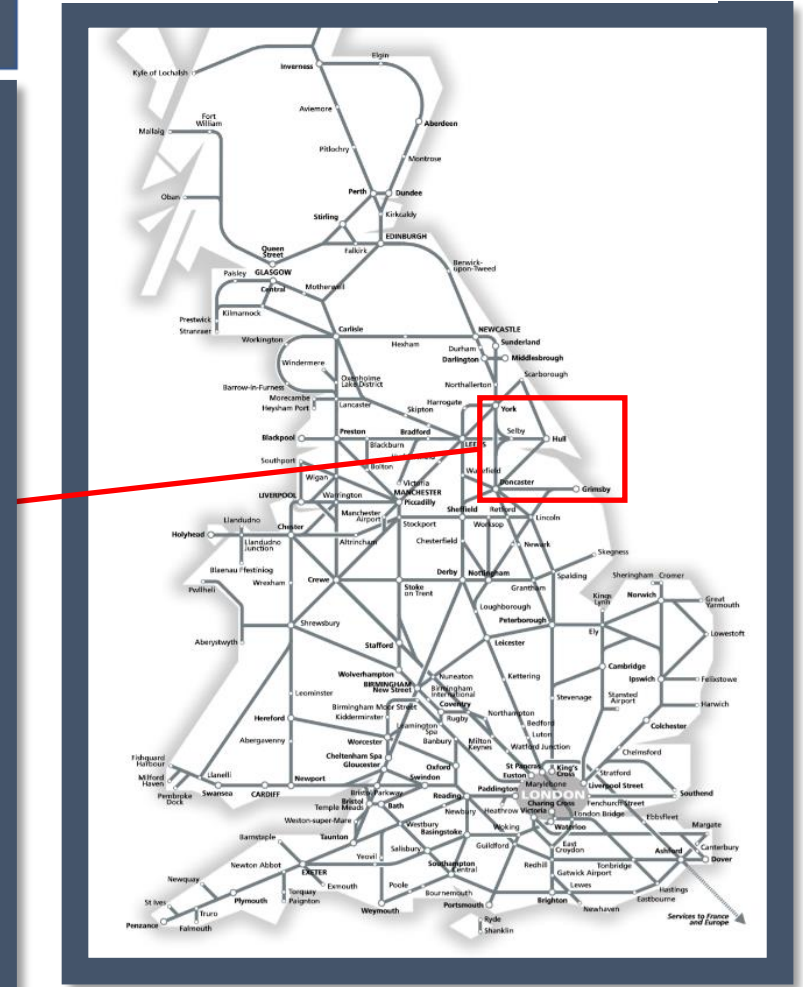

A fault with a swing bridge between Selby and Hull

TOCs affected: Hull Trains, Northern, TransPennine Express

| Key: | |
|------|-------------------------|
| | Disruption |
| | Bus Replacement Service |