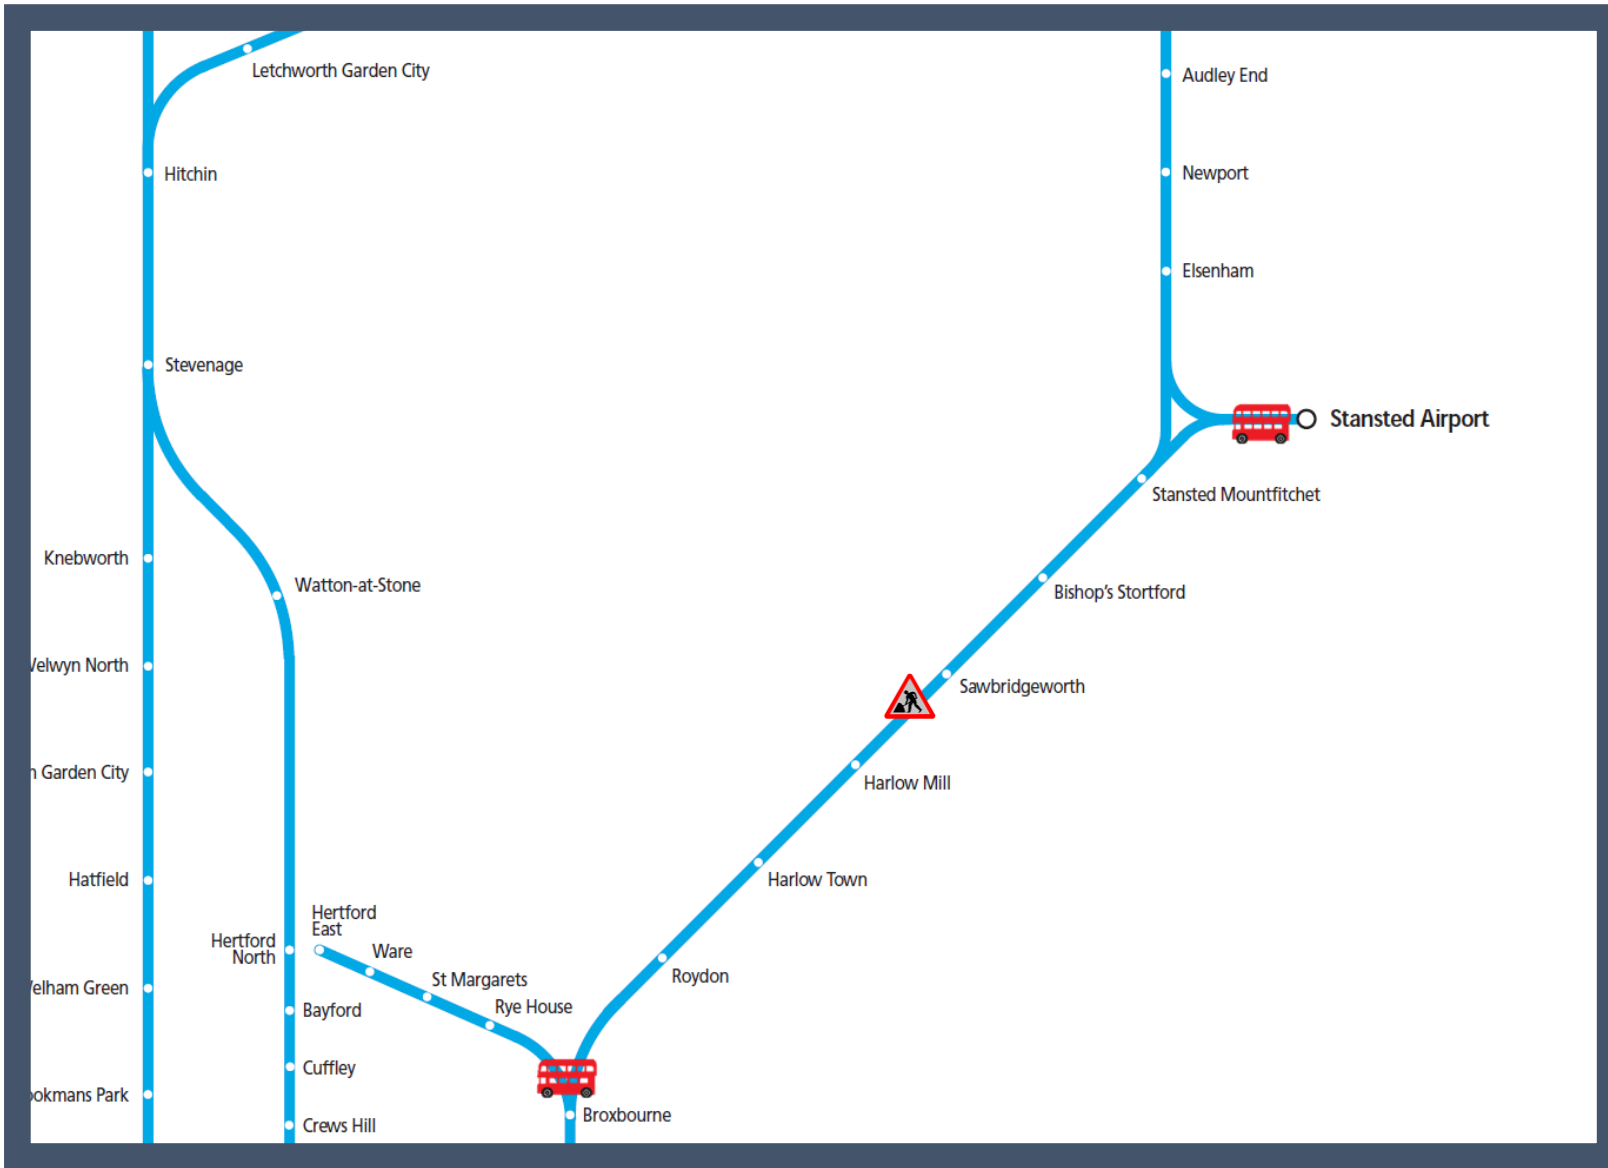

Buses replace trains between Broxbourne and Stansted Airport

TOCs affected: Greater Anglia, Stansted Express

Key:

	Engineering Works
	Bus Replacement Services