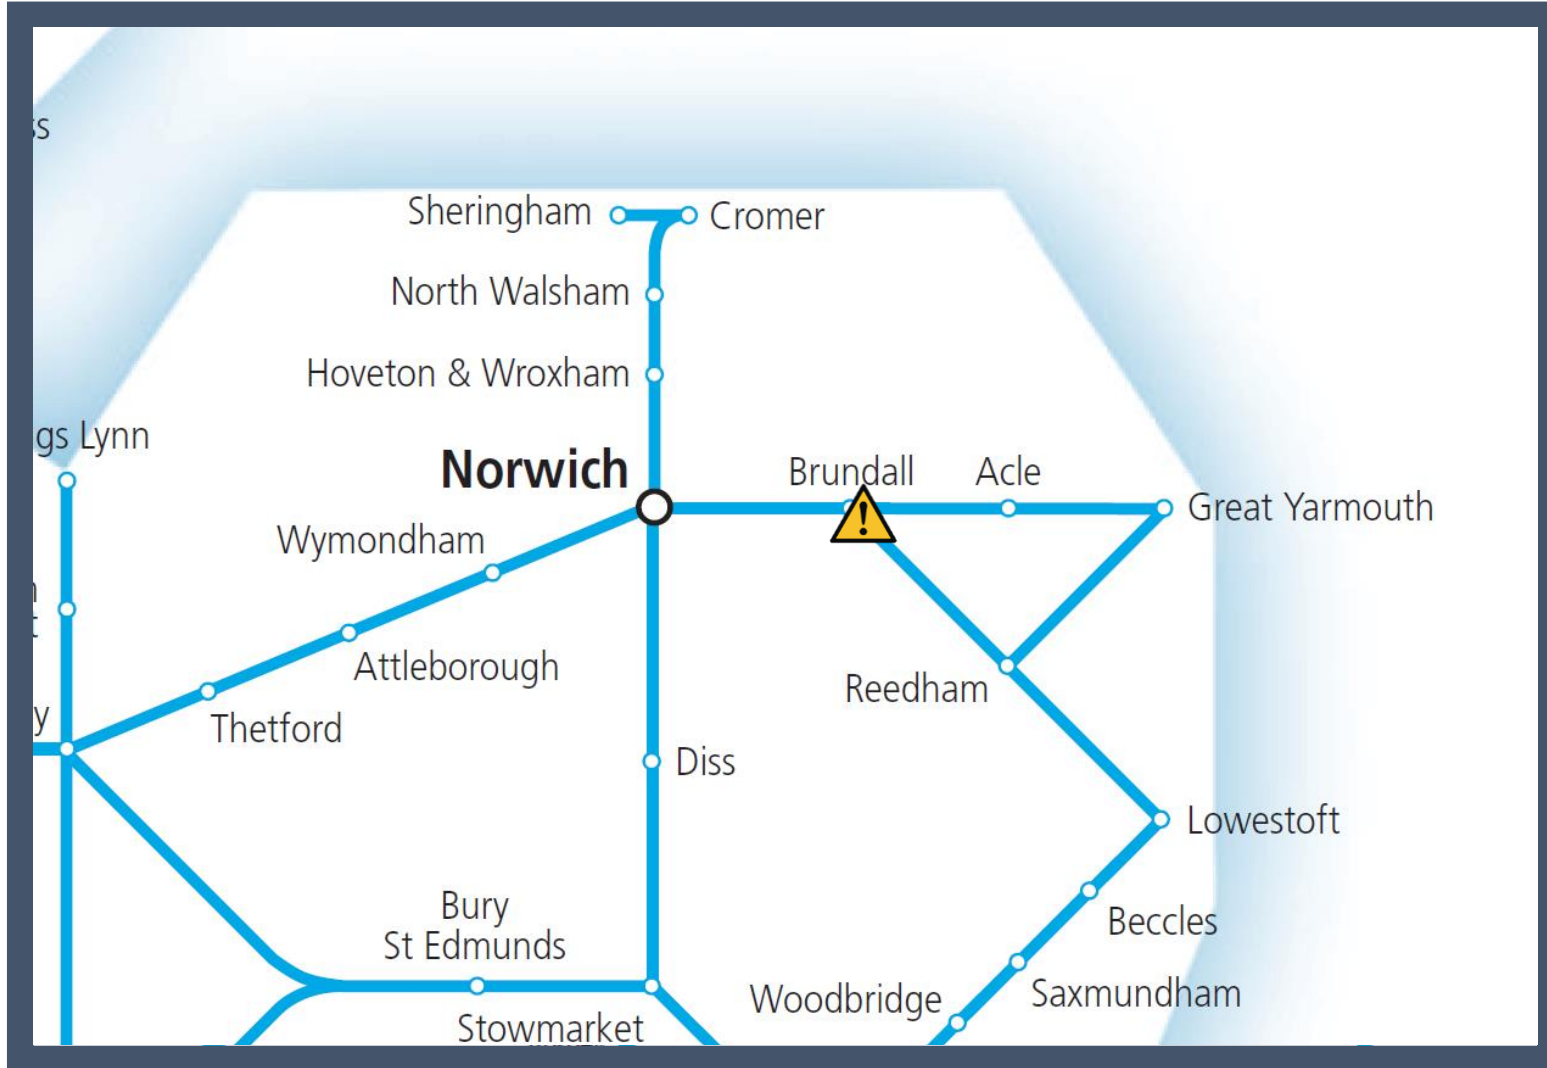

A problem at a level crossing at Brundall

TOC affected: Greater Anglia

Key:

Disruption