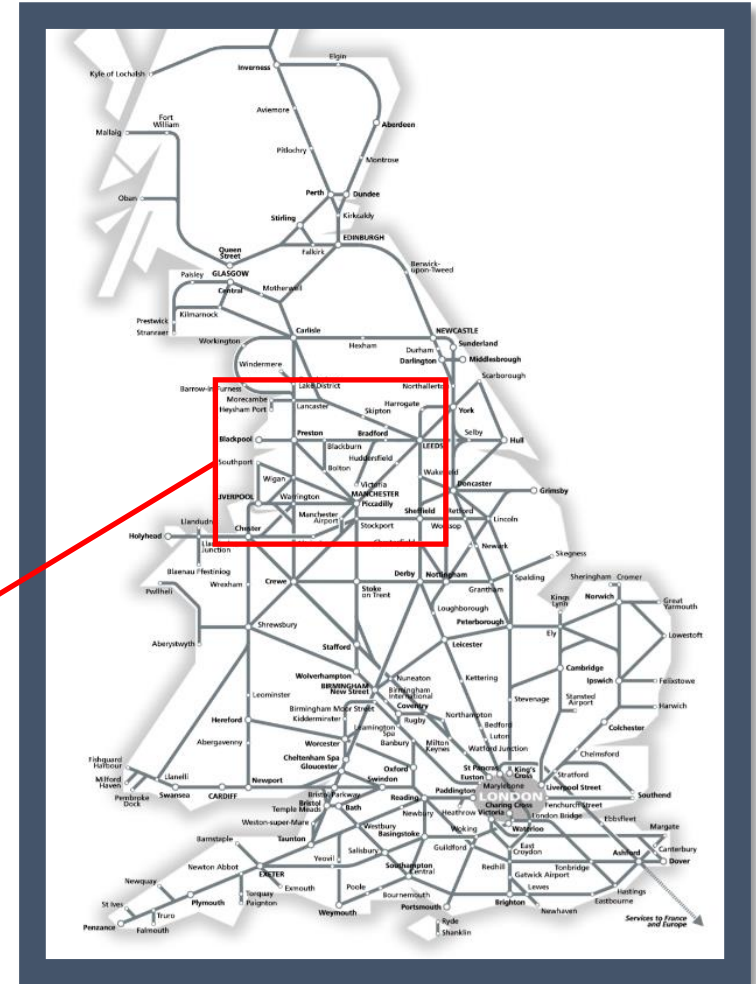

A safety inspection on a train in the Buckshaw Parkway area

TOCs affected: Northern, TransPennine Express

Key:

	Disruption
--	------------