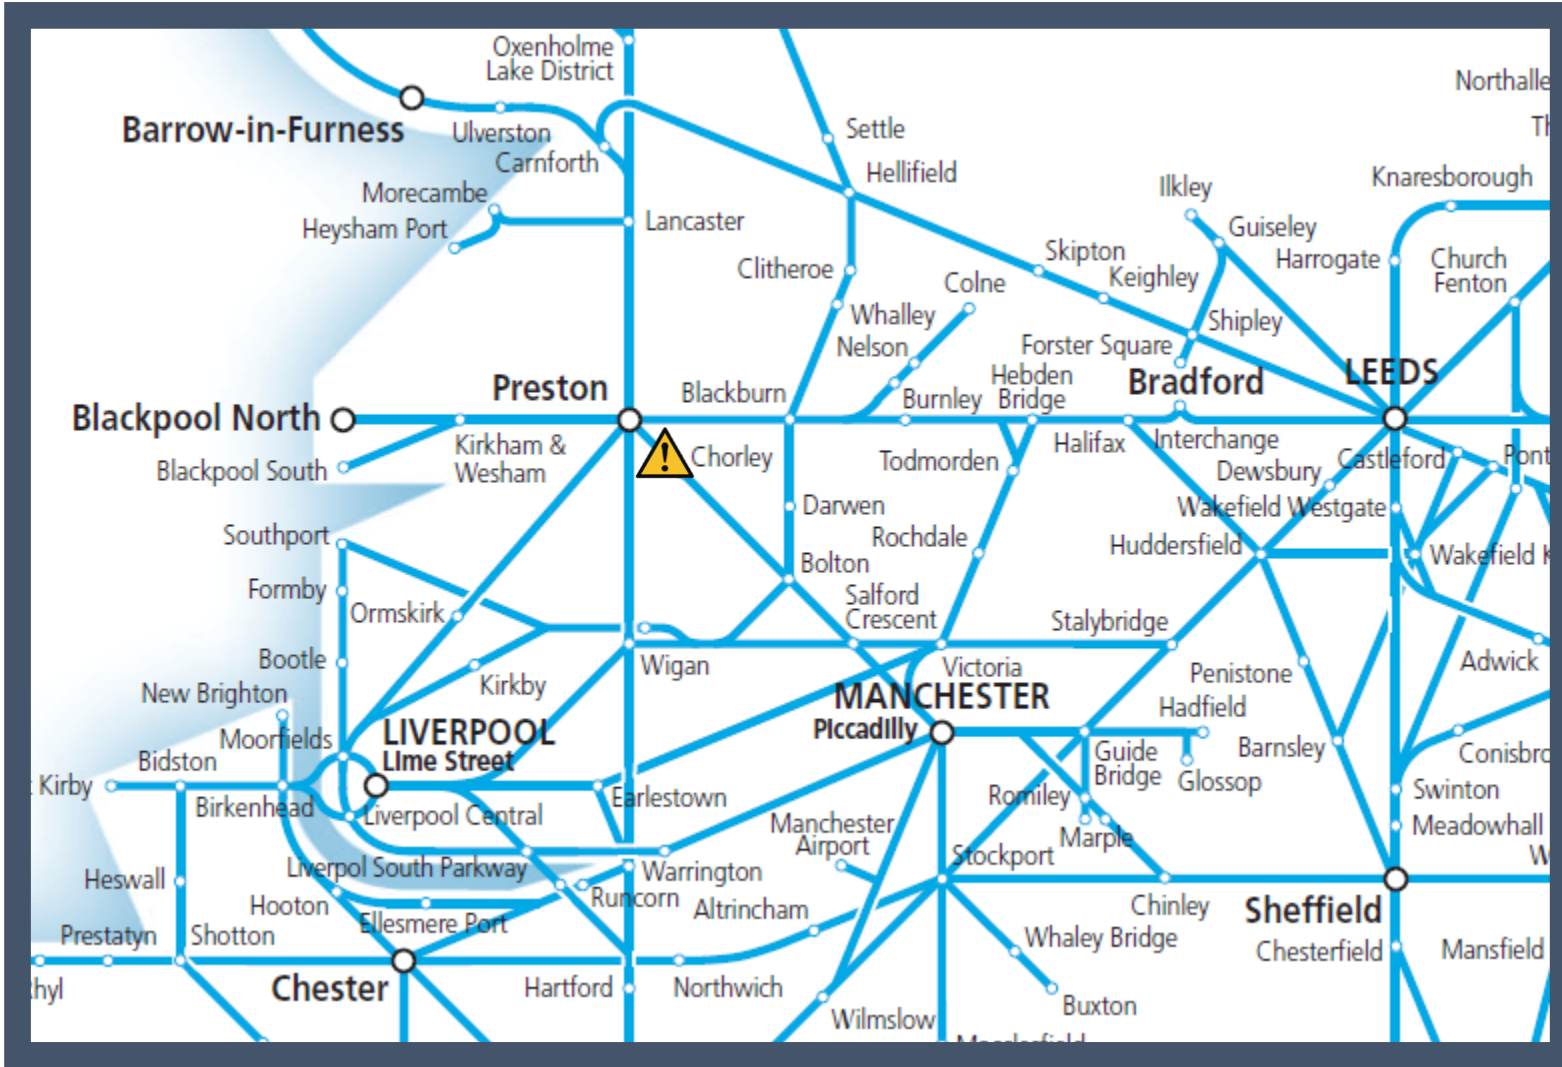

A safety inspection on a train in the Buckshaw Parkway area

TOCs affected: Northern, TransPennine Express

Key:

	Disruption
--	------------