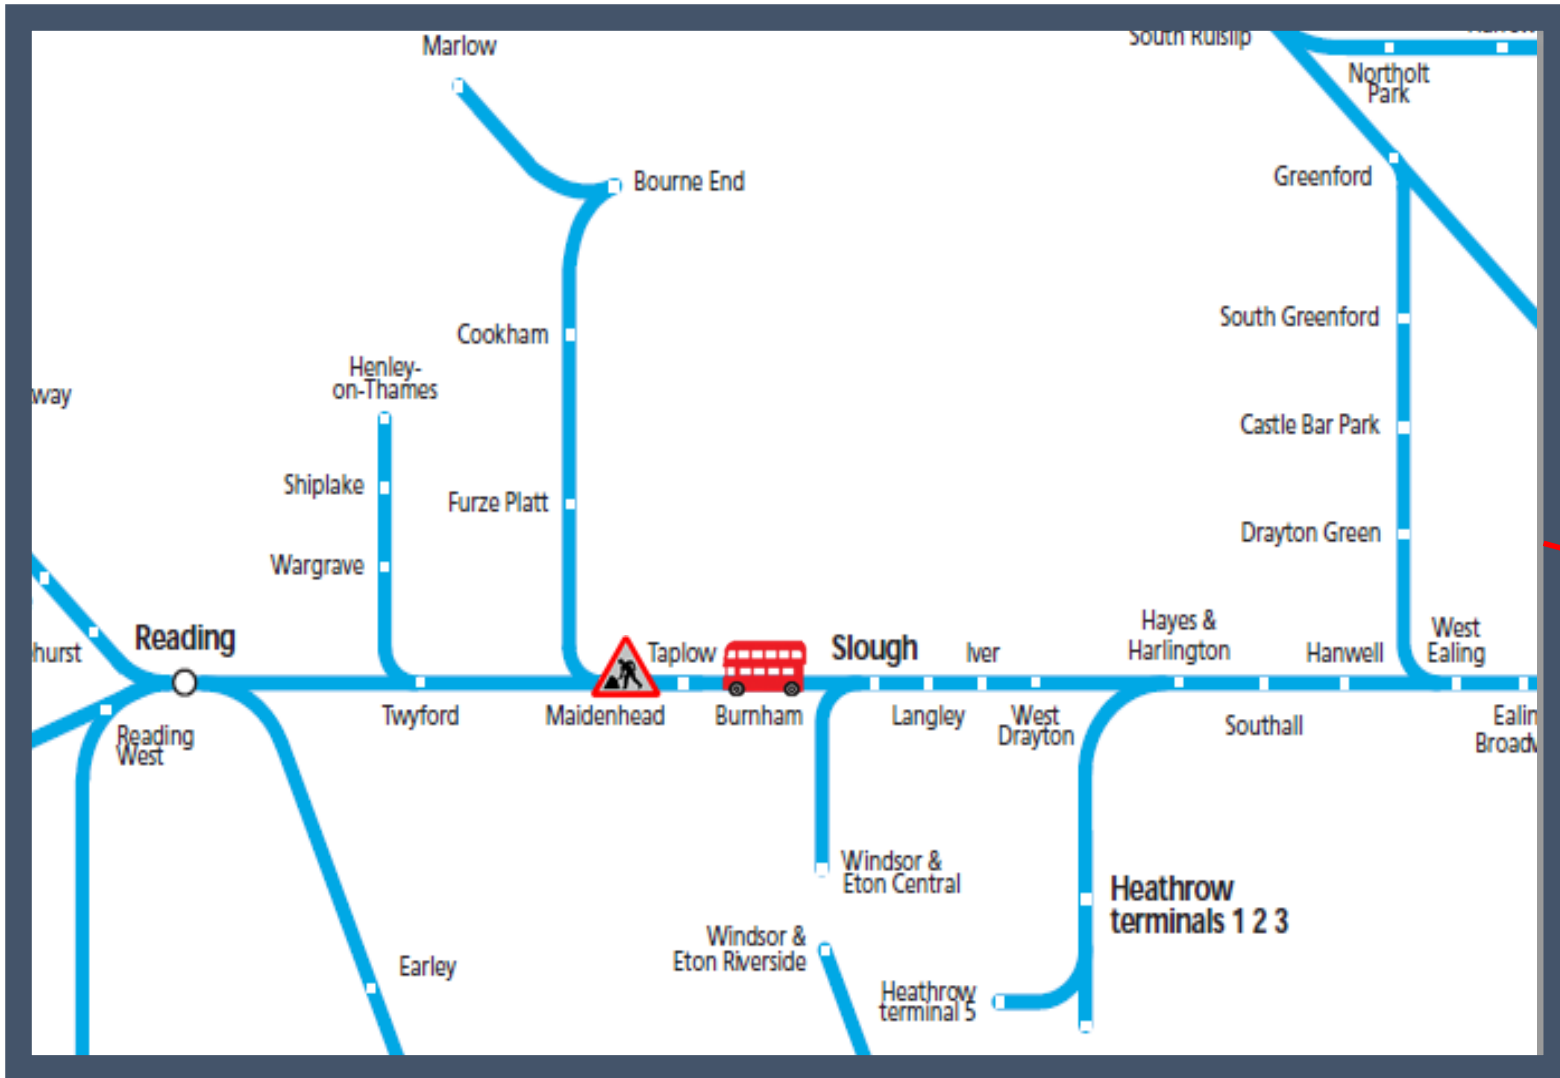

**Buses replace trains to / from Burnham and Taplow**  
 TOC affected: Great Western Railway

Key:

-  Engineering Works
-  Bus Replacement Services