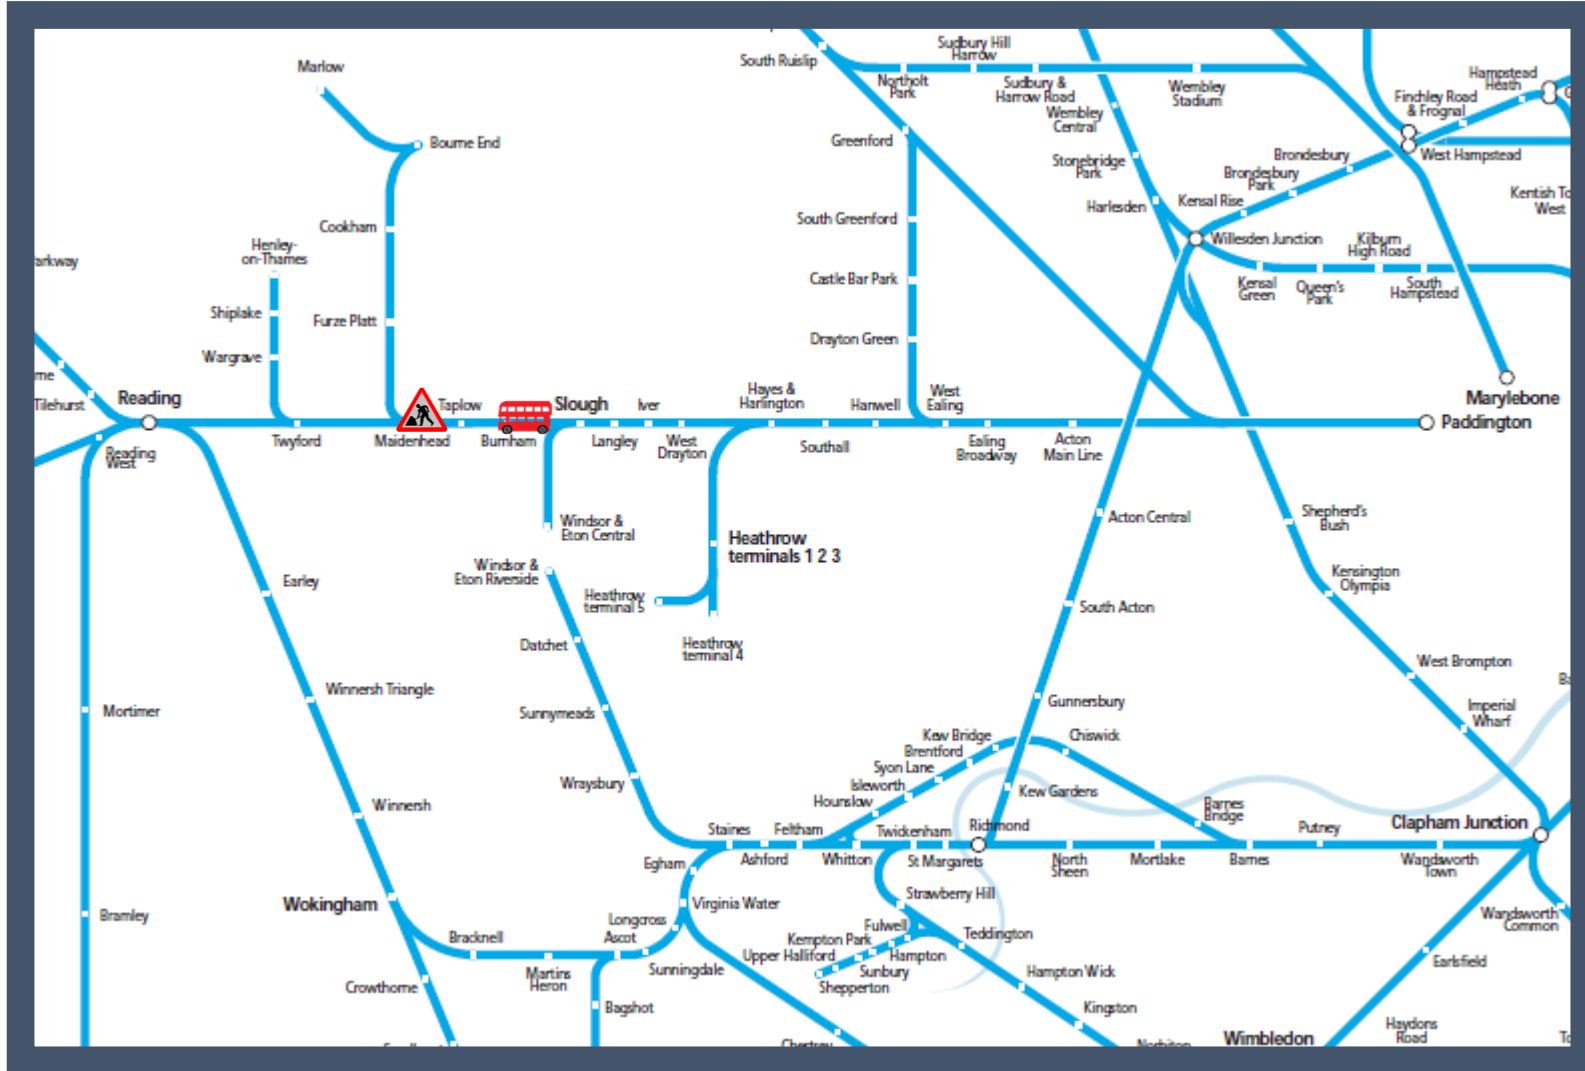

Reduced service to / from Burnham and Taplow

TOCs affected: Great Western Railway, TfL Rail

Key:

-  Engineering Works
-  Bus Replacement Services