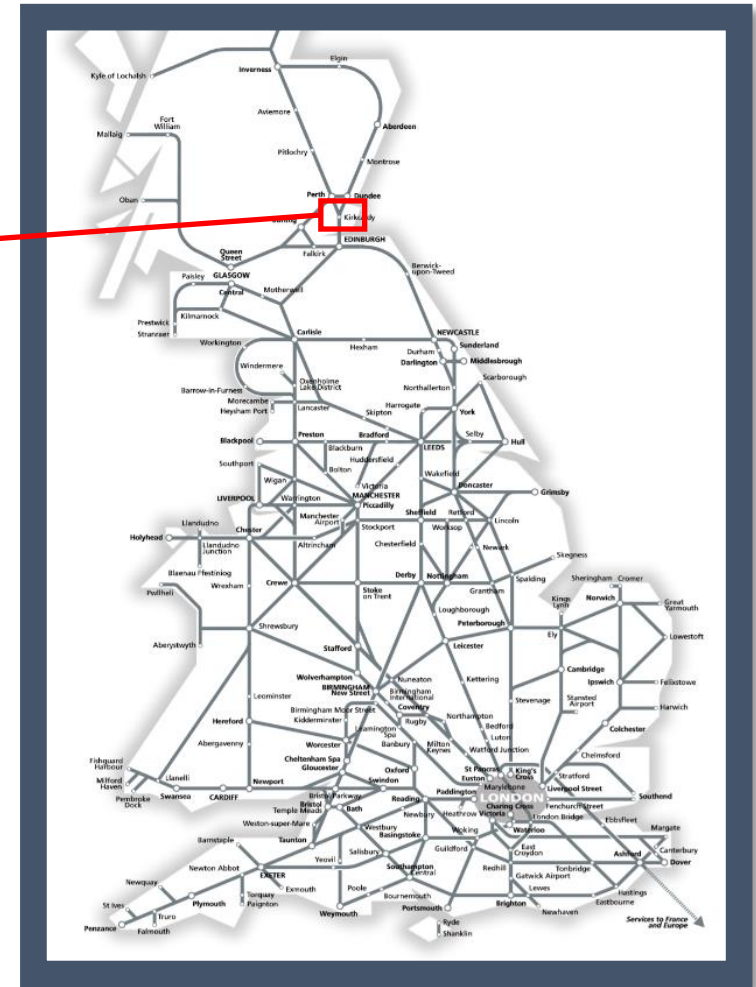

A safety inspection of the track at Burntisland

TOC affected: ScotRail

Key:

	Disruption
---	------------