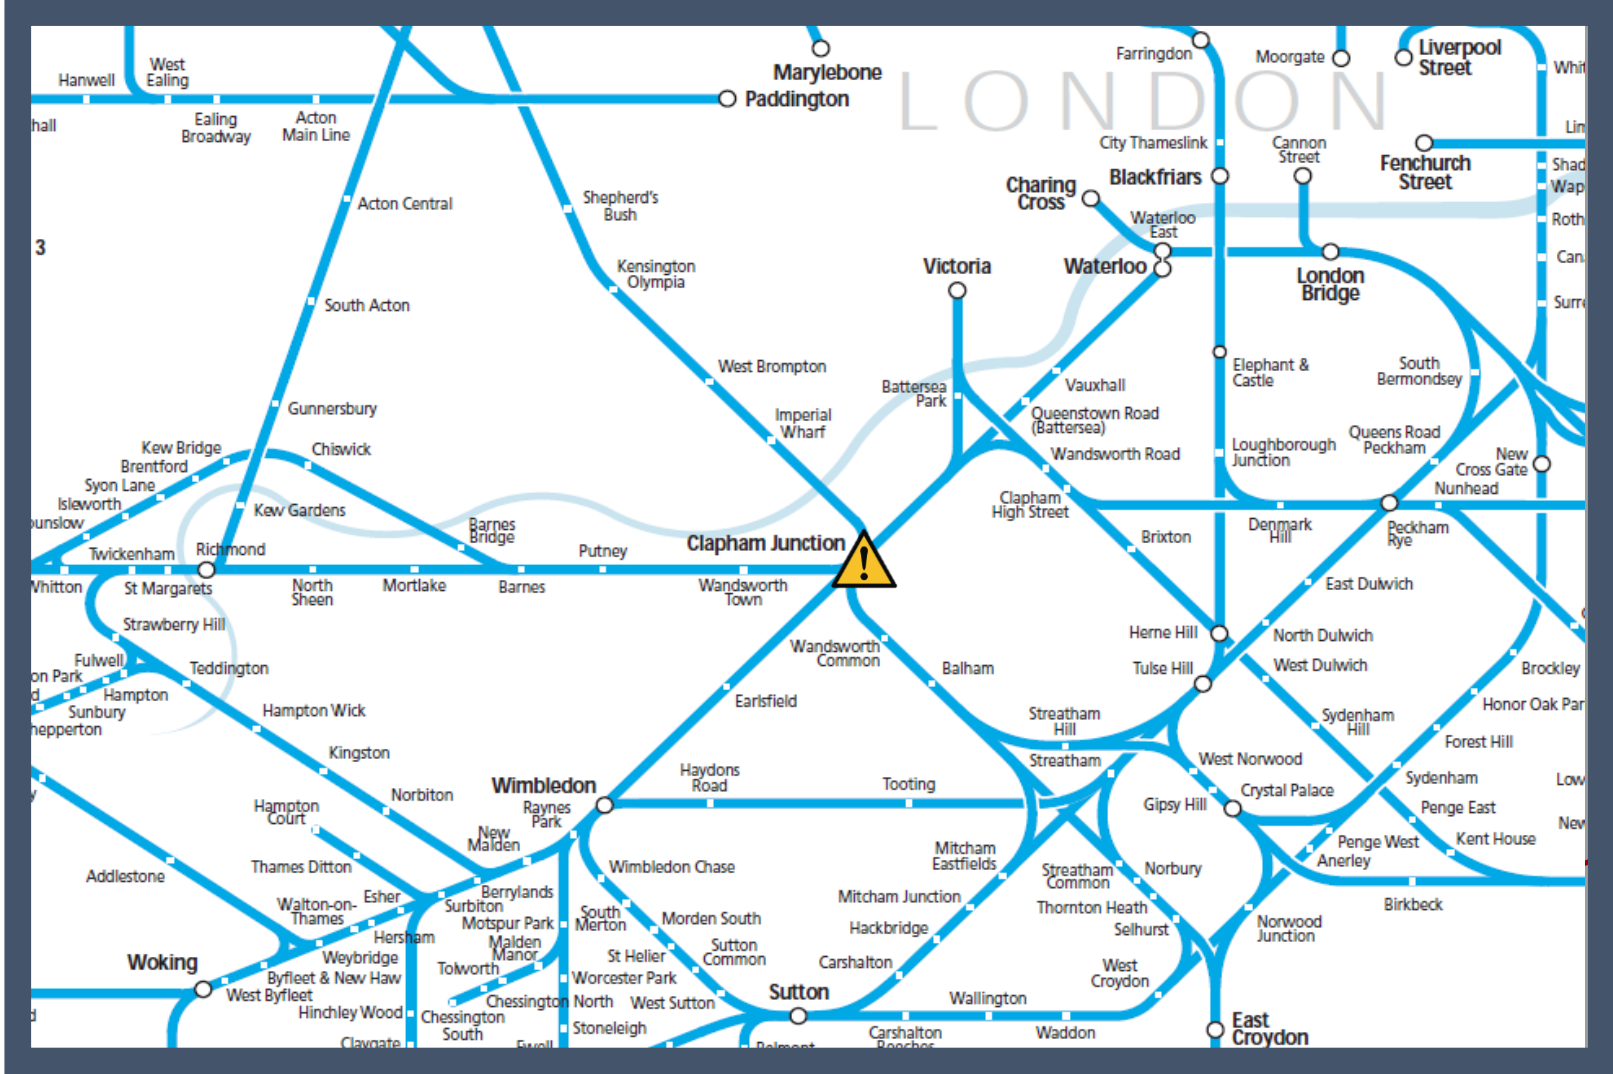

The emergency services are dealing with an incident at Clapham Junction
TOC affected: Southern

Key:

	Disruption
---	------------