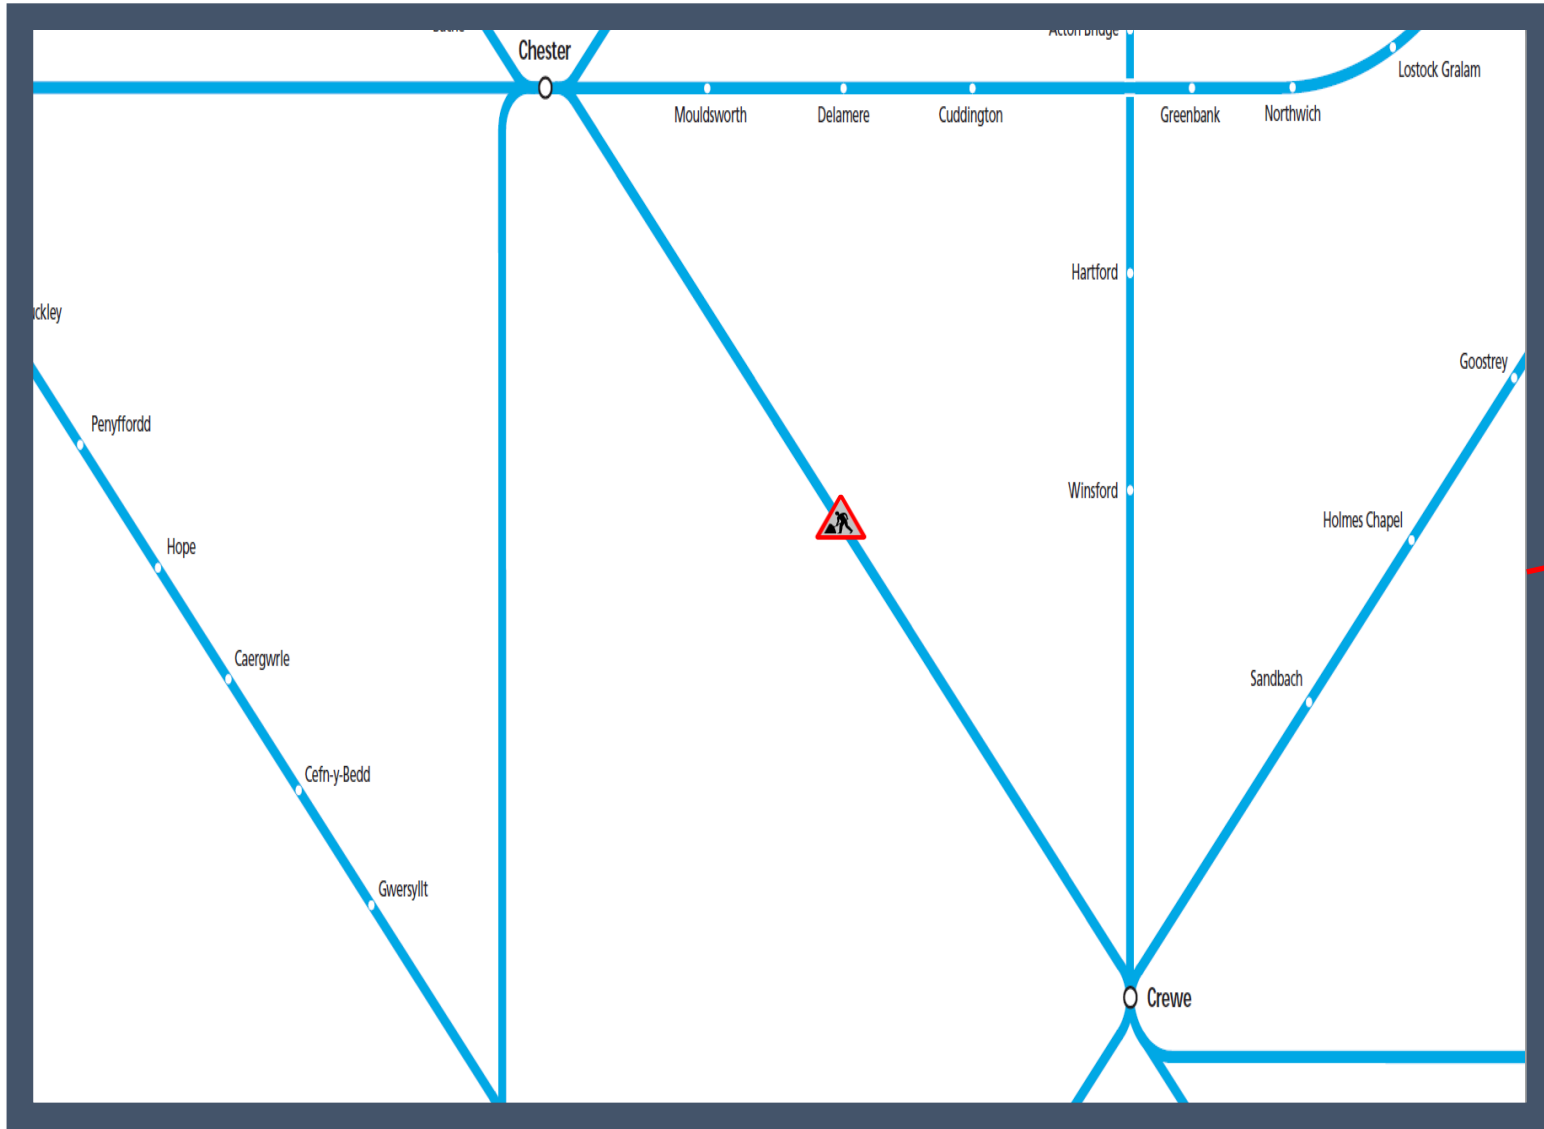

Amended service between Crewe and Chester

TOCc affected Avanti West Coast, Transport for Wales

Key:

Engineering Works