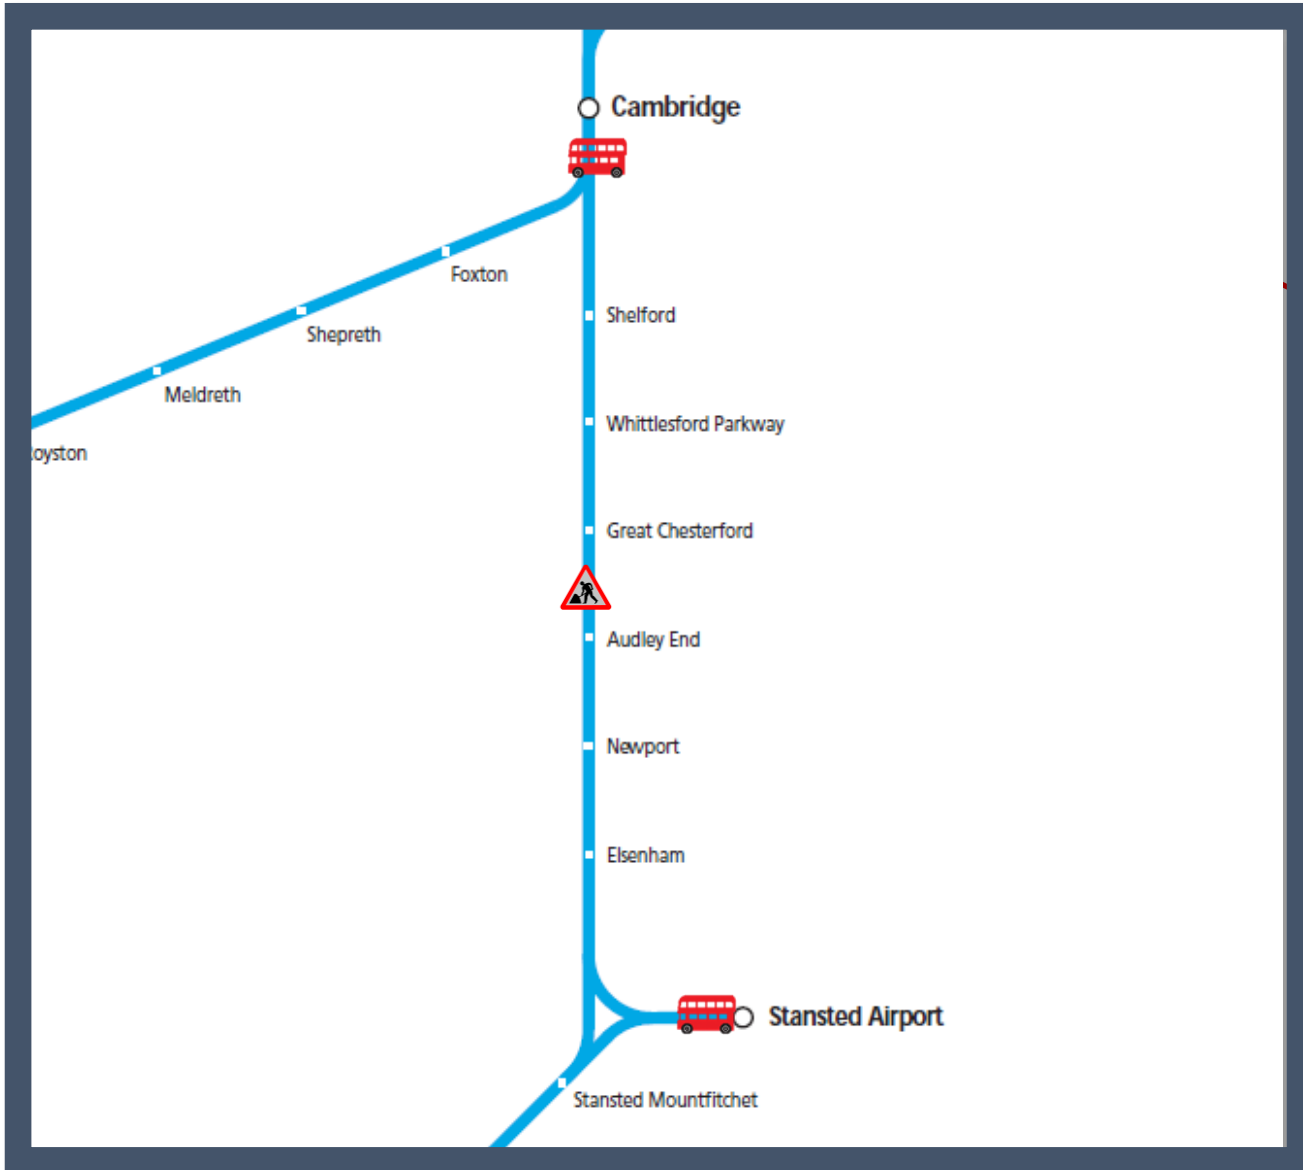

Buses replace trains between Cambridge and Stansted Airport

TOCs affected: CrossCountry, Greater Anglia

Key:

	Engineering Works
	Bus Replacement Services