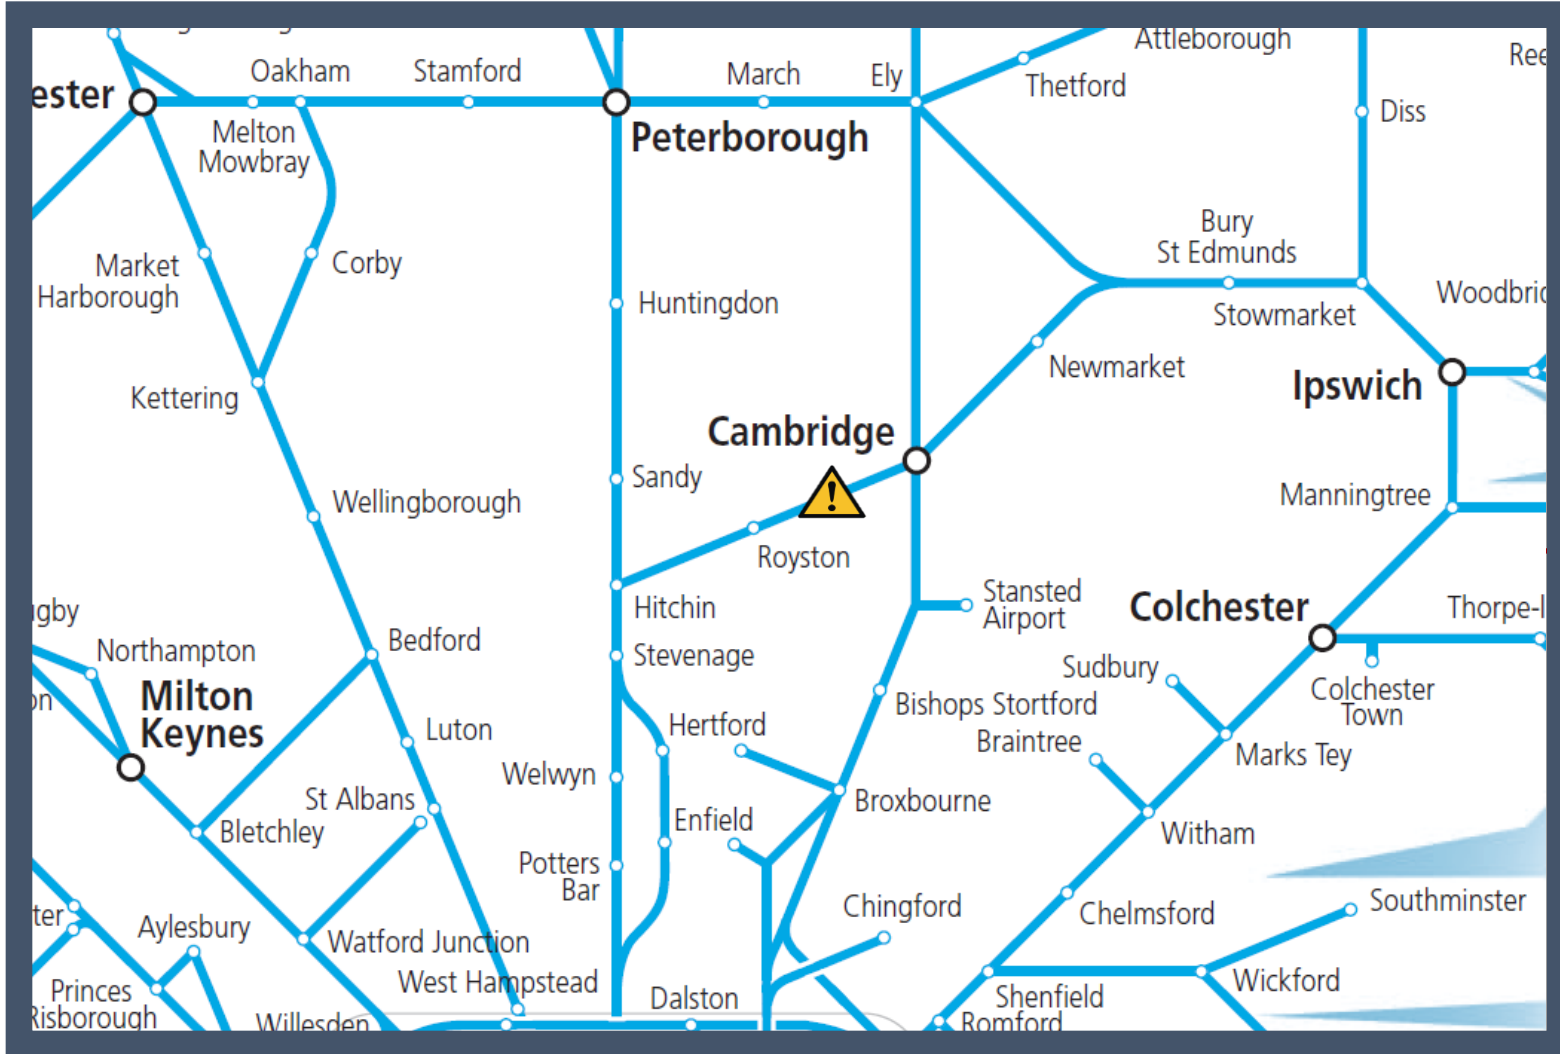

A points failure between Cambridge and Royston

TOCs affected: Great Northern, Thameslink

Key:

Disruption