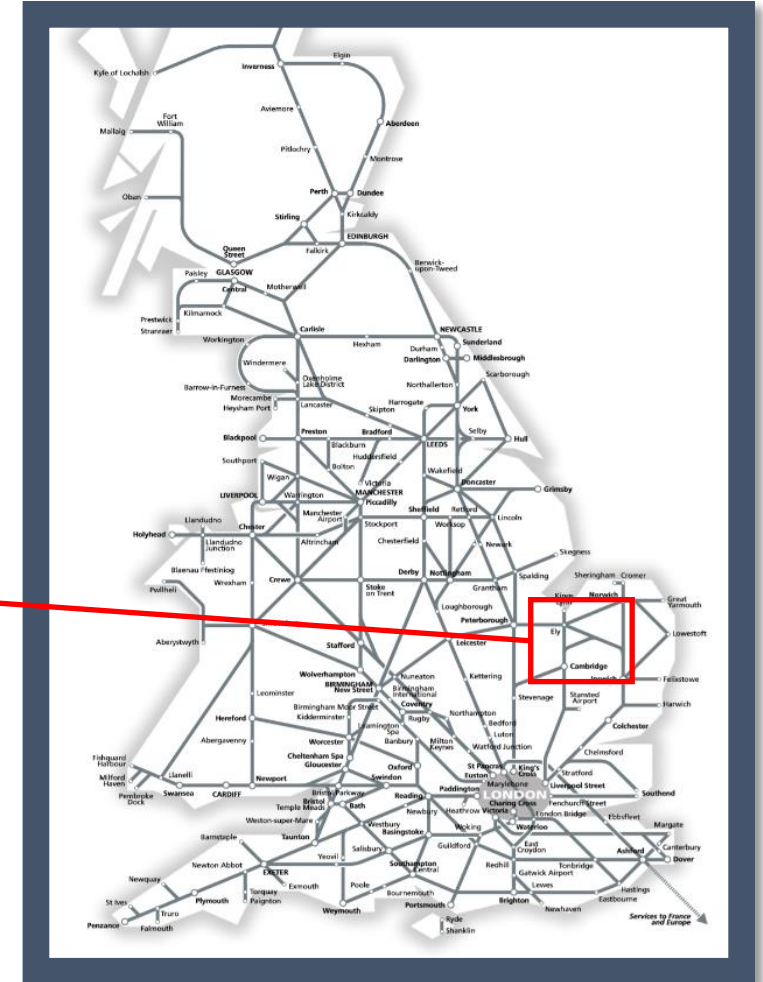

A broken down train at Cambridge North

TOC affected: Greater Anglia

Key:

Disruption