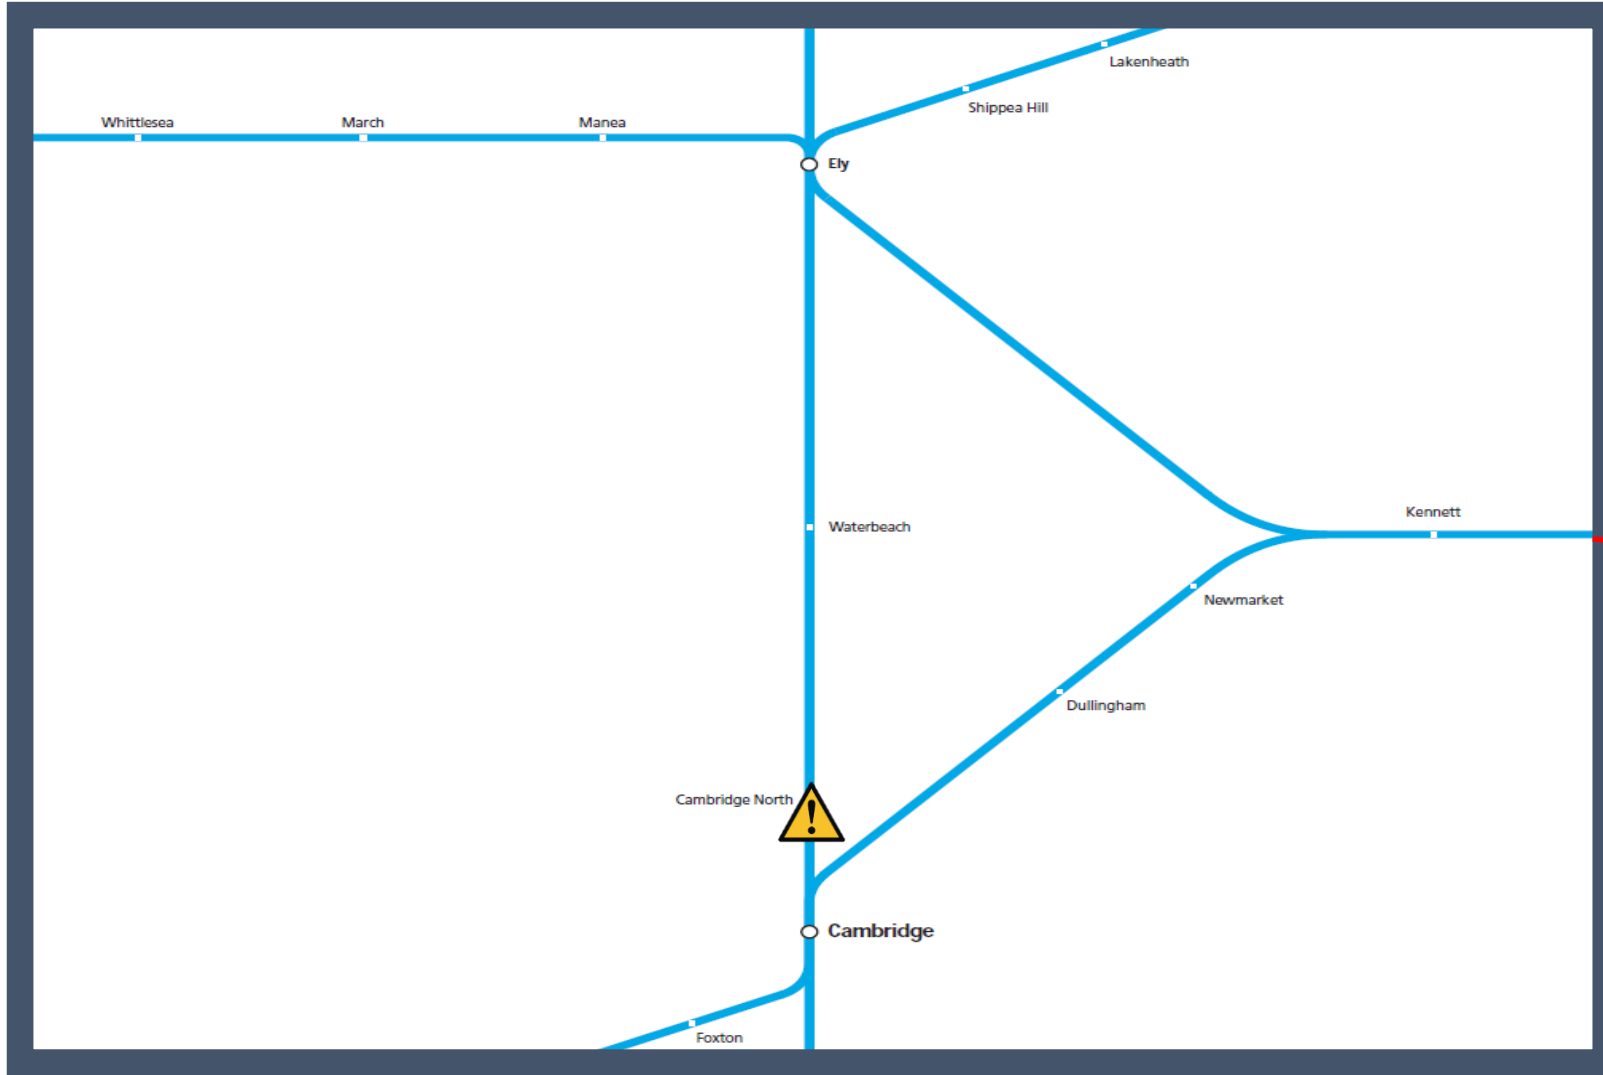

A broken down train at Cambridge North

TOC affected: Greater Anglia

Key:

Disruption