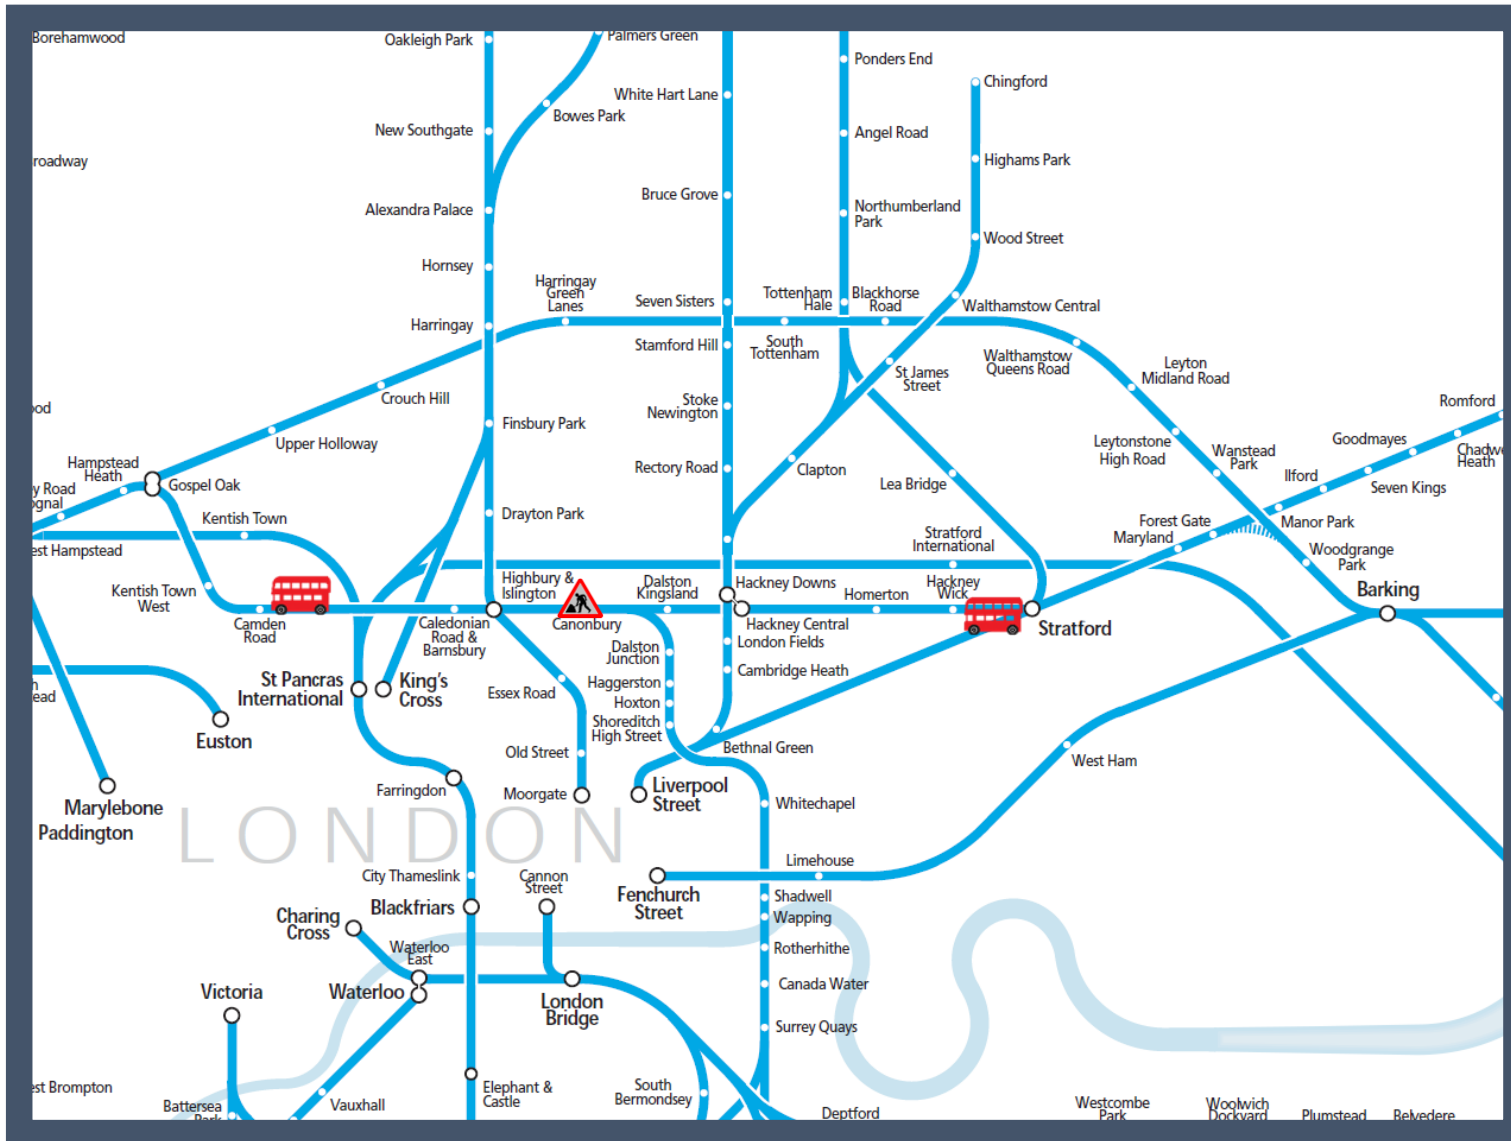

Buses replace trains between Camden Road and Stratford after 22:30

TOC affected: London Overground

Key:

-  Engineering Works
-  Bus Replacement Services