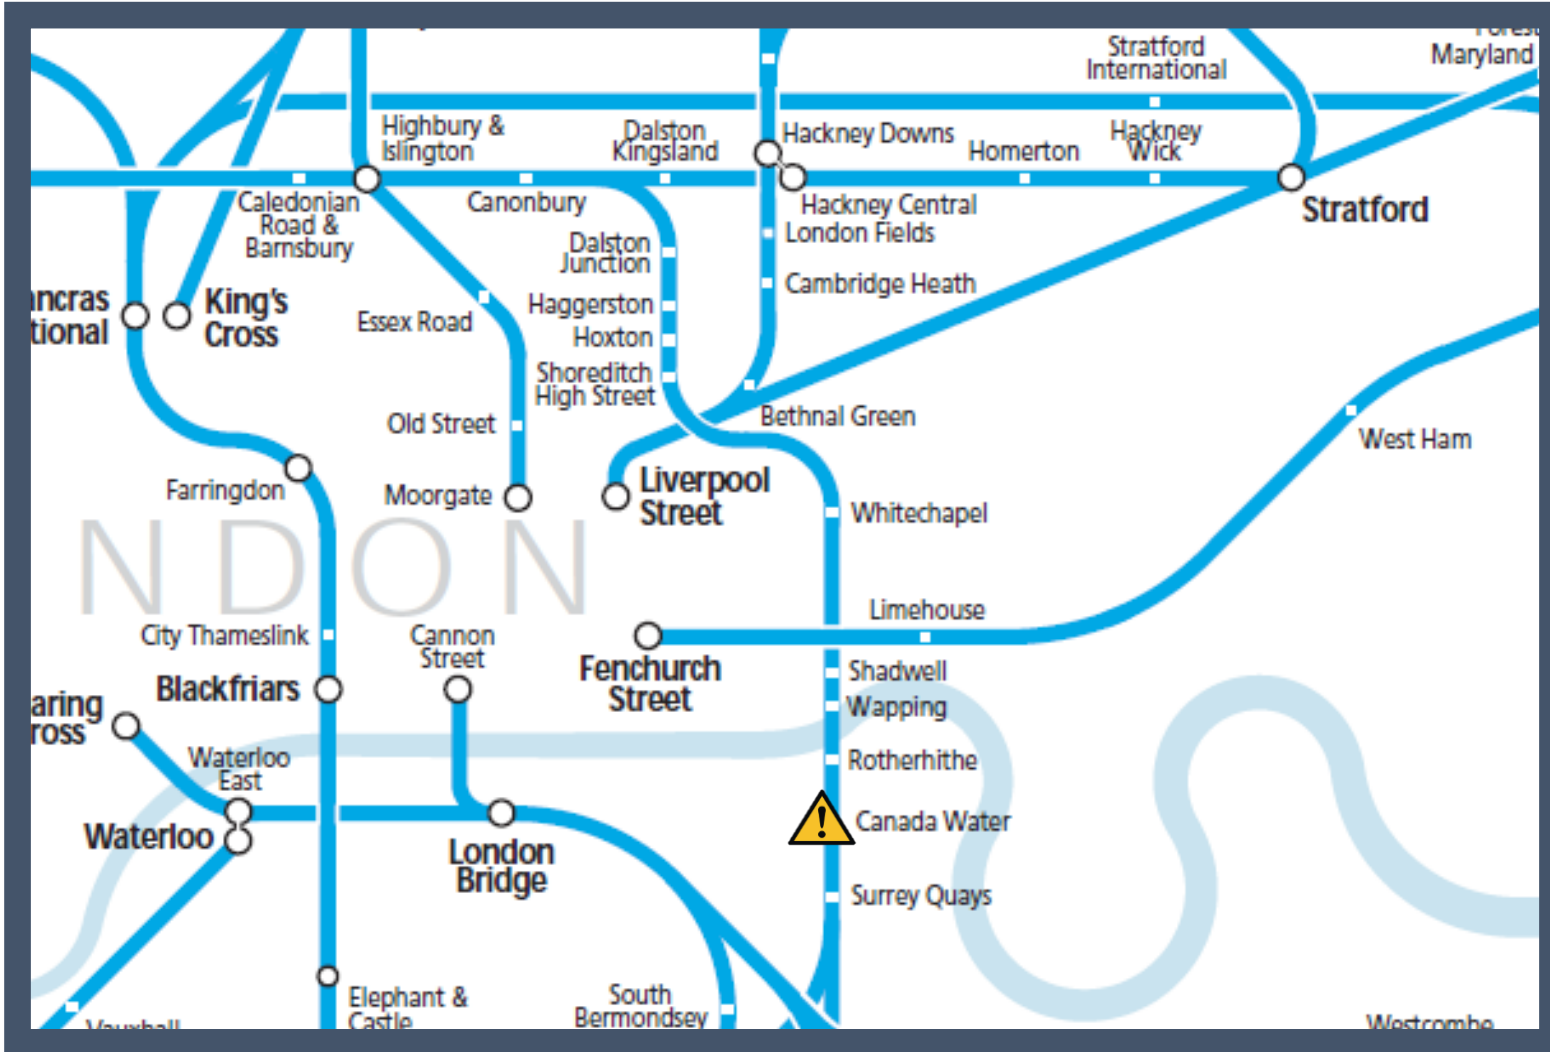

A trespass incident at Canada Water TOC affected: London Overground

Key:

	Disruption
---	------------