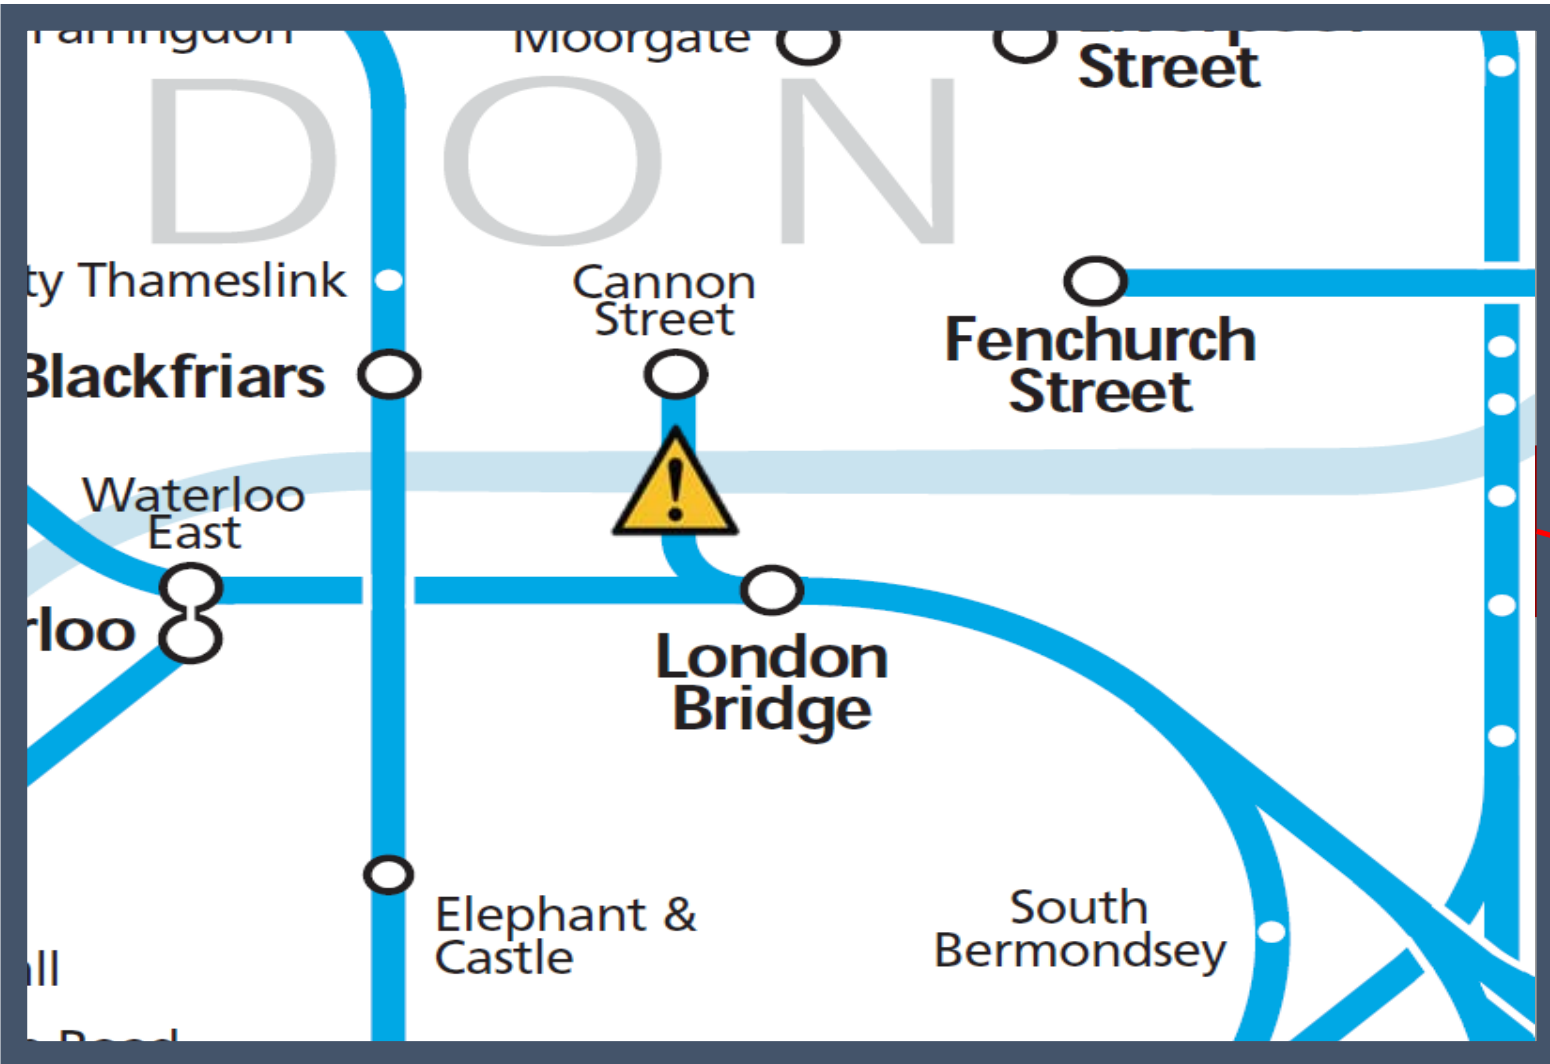

A fault with the signalling system between London Cannon Street and London Bridge
TOC affected: Southeastern

Key:

Disruption