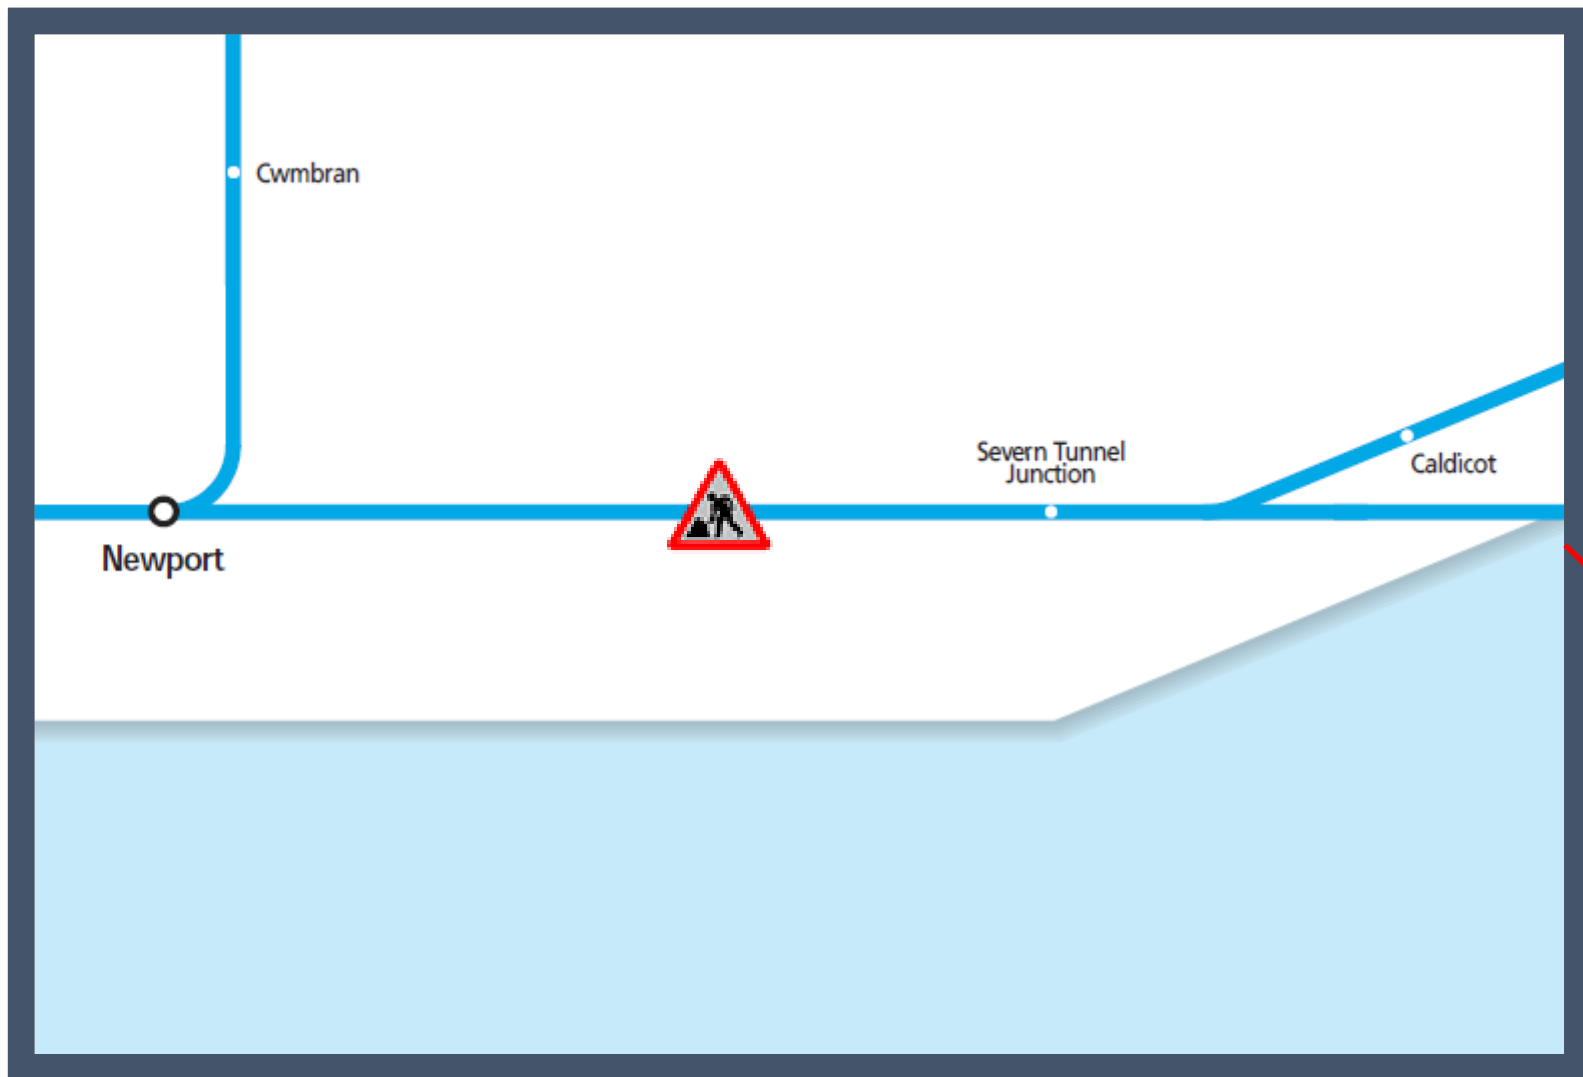

Amended services to / from Cardiff Central

TOC affected: Great Western Railway

Key:

Engineering Works