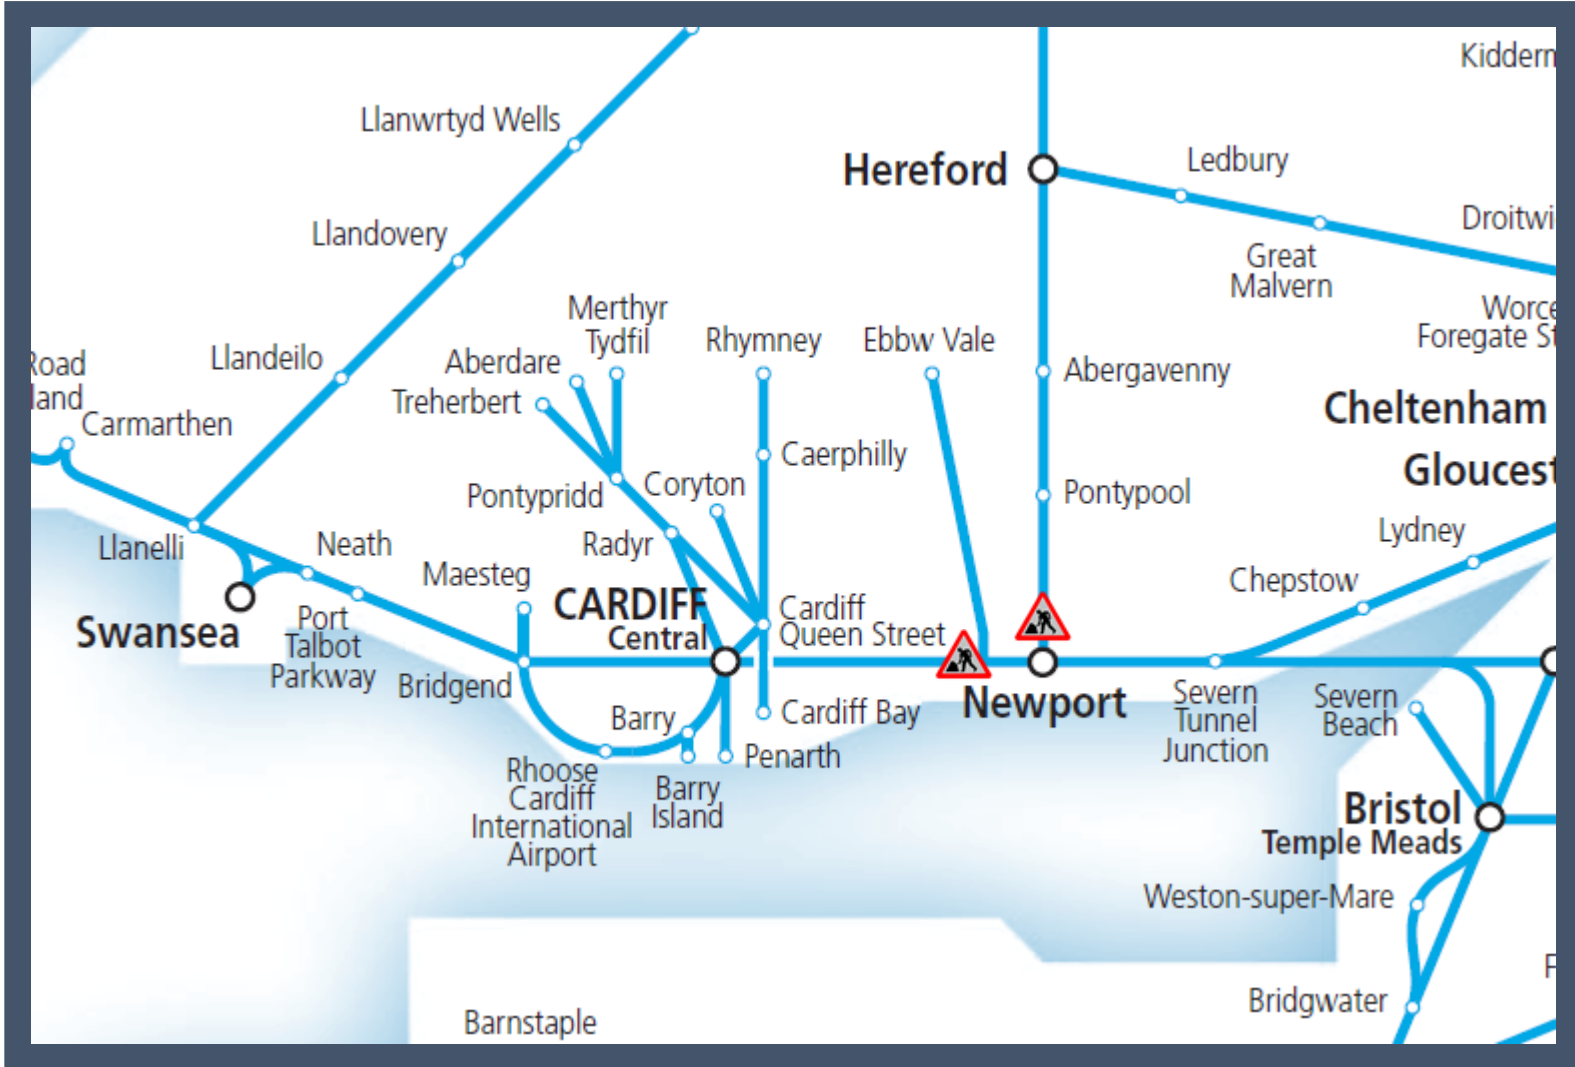

# Amended service between Cardiff Central and Ebbw Vale Town / Cwmbran

TOC affected: Transport for Wales

Key:

	Engineering Works
--	-------------------