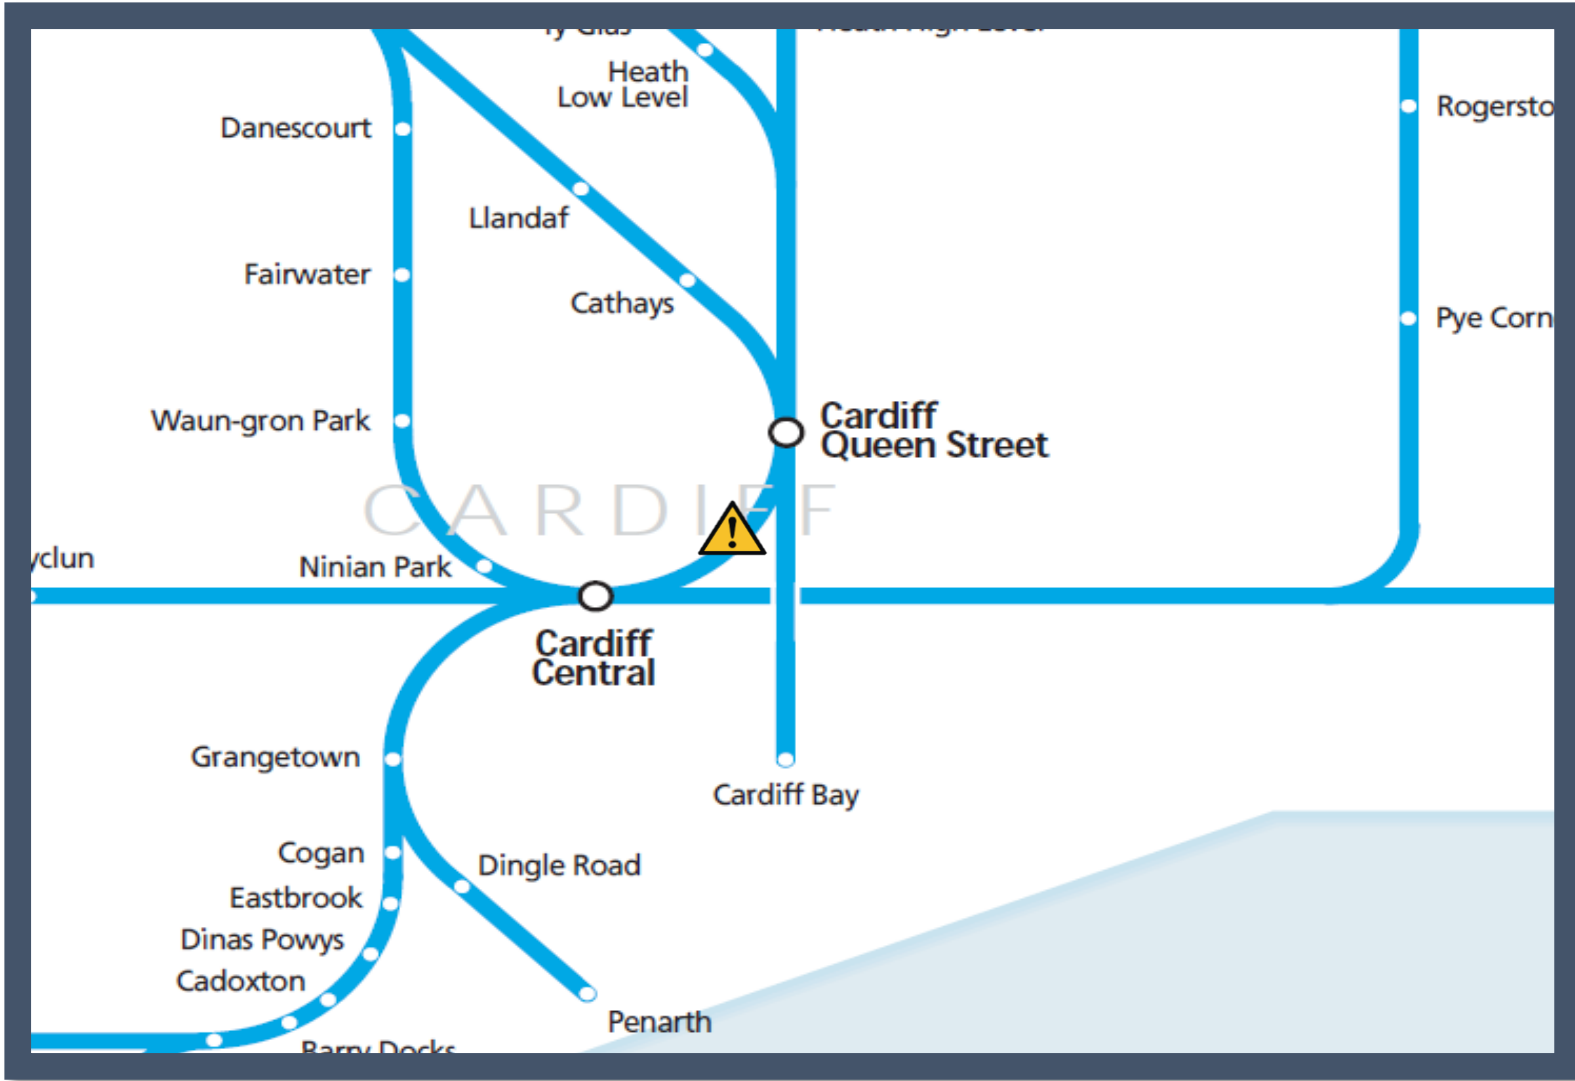

A broken down train between Cardiff Central and Cardiff Queen Street TOC affected: Transport for Wales

Key:

	Disruption
---	------------