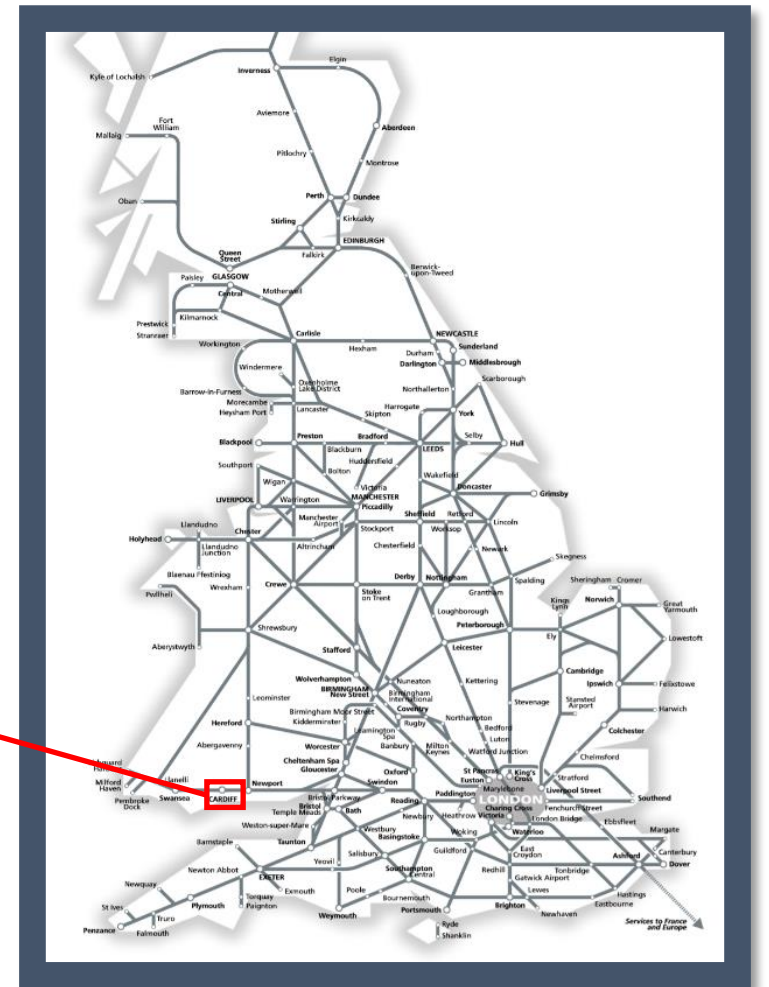

A broken down train between Cardiff Central and Cardiff Queen Street TOC affected: Transport for Wales

Key:

	Disruption
---	------------