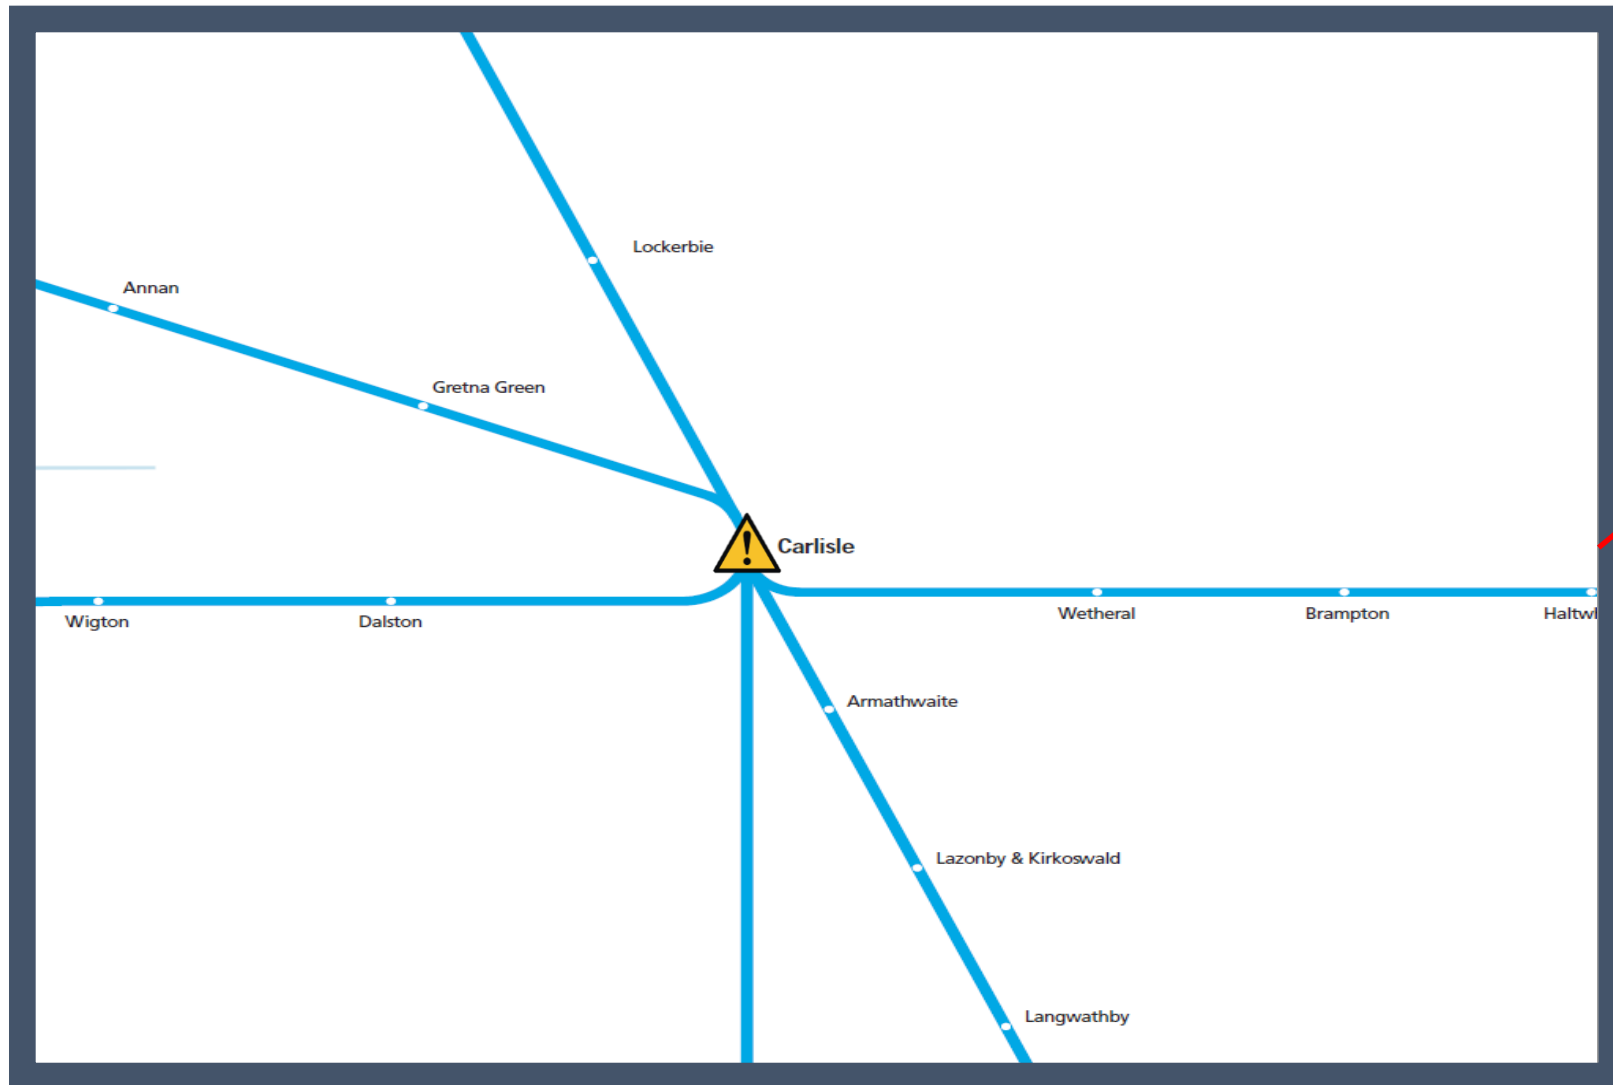

A points failure at Carlisle

TOCs affected: Avanti West Coast, Northern, TransPennine Express

Key:

Disruption