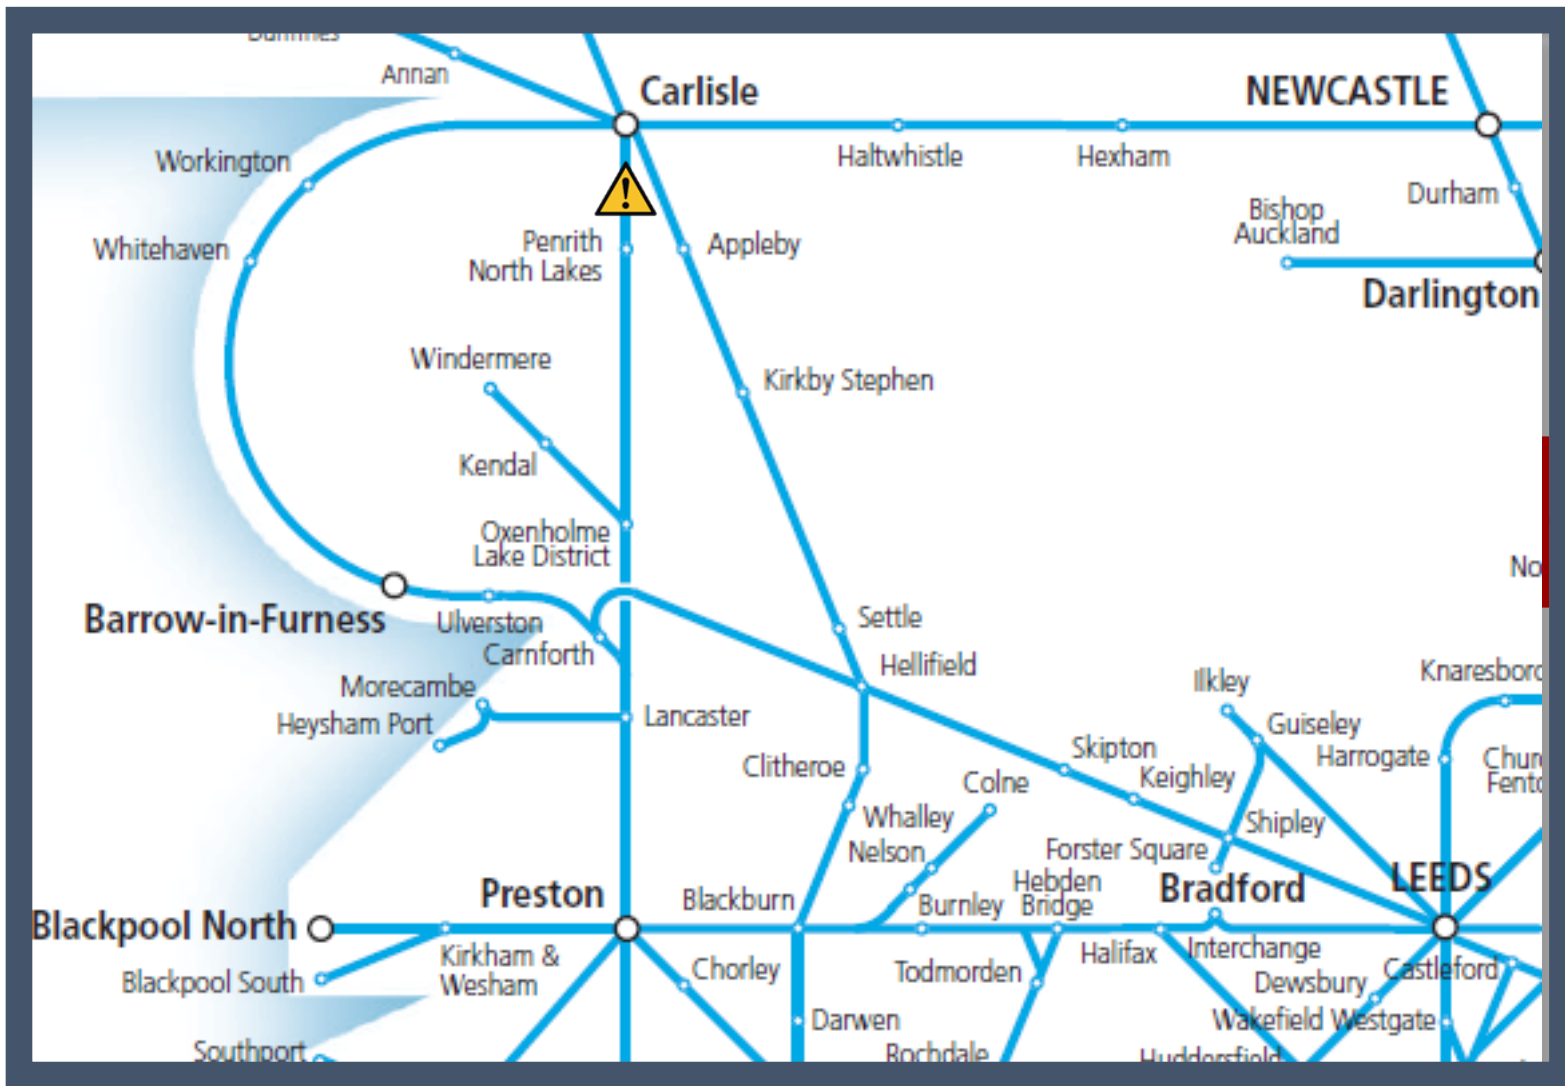

A fault with the signalling system between Penrith North Lakes and Carlisle TOCs affected: Avanti West Coast, TransPennine Express

Key:

Disruption