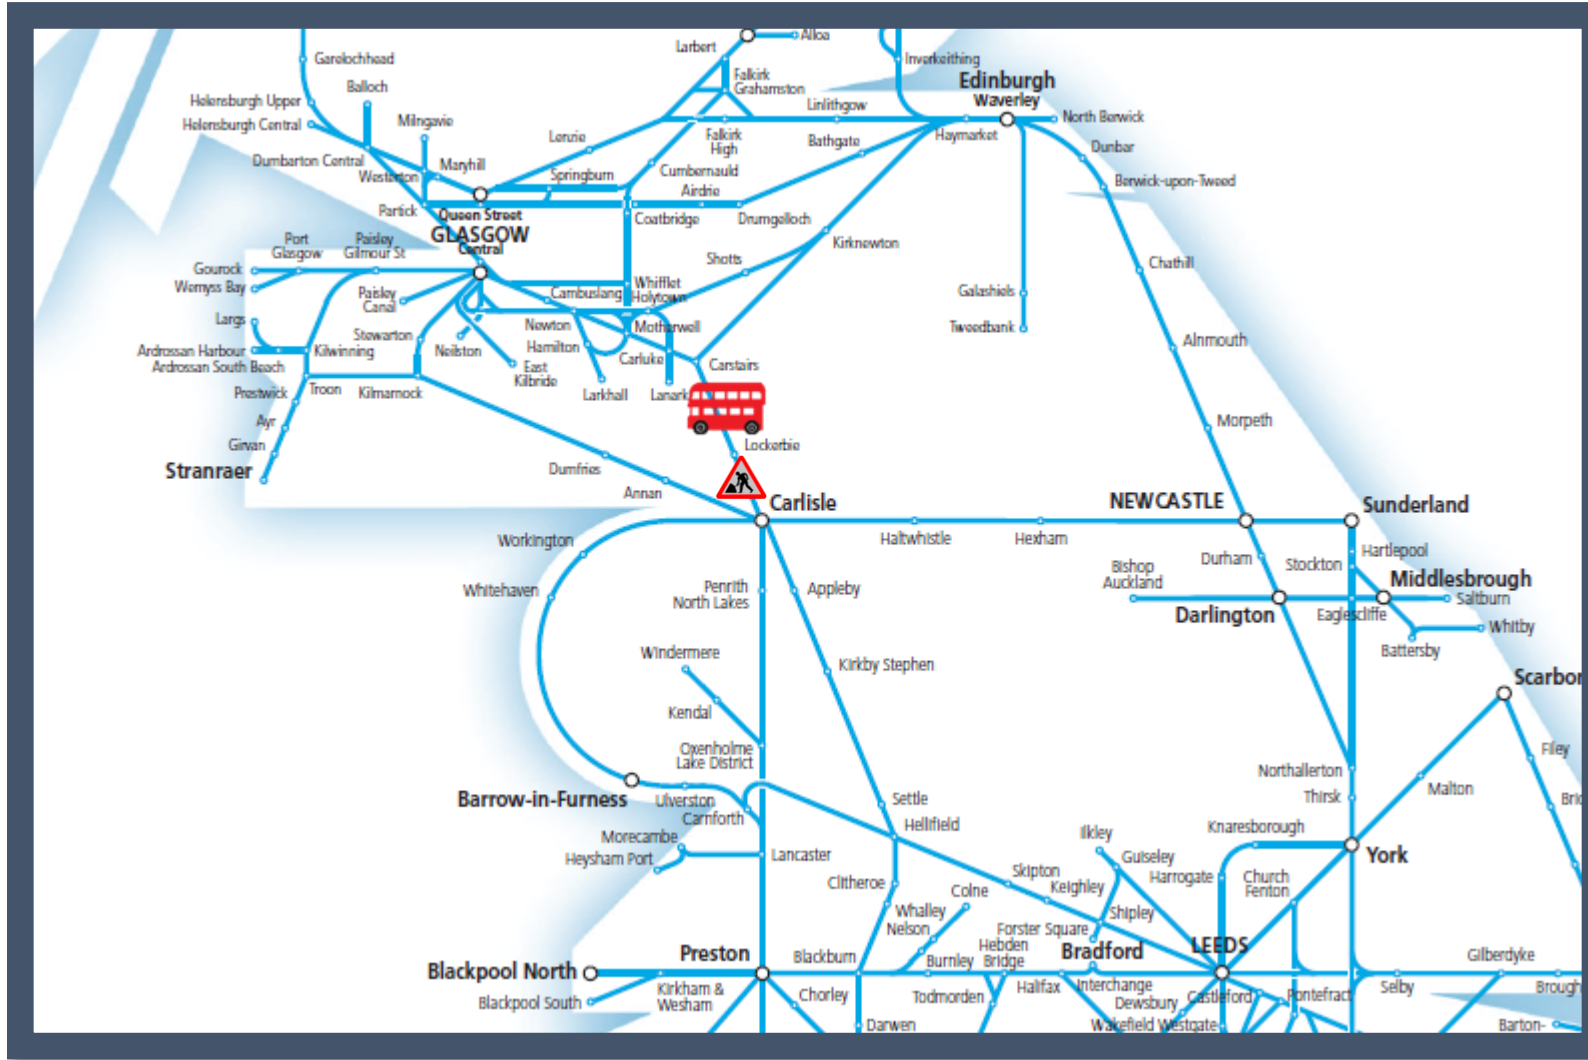

Buses replace trains between Carlisle and Glasgow Central / Edinburgh

TOCs affected: TransPennine Express, Virgin Trains

Key:	
	Engineering Works
	Bus Replacement Services