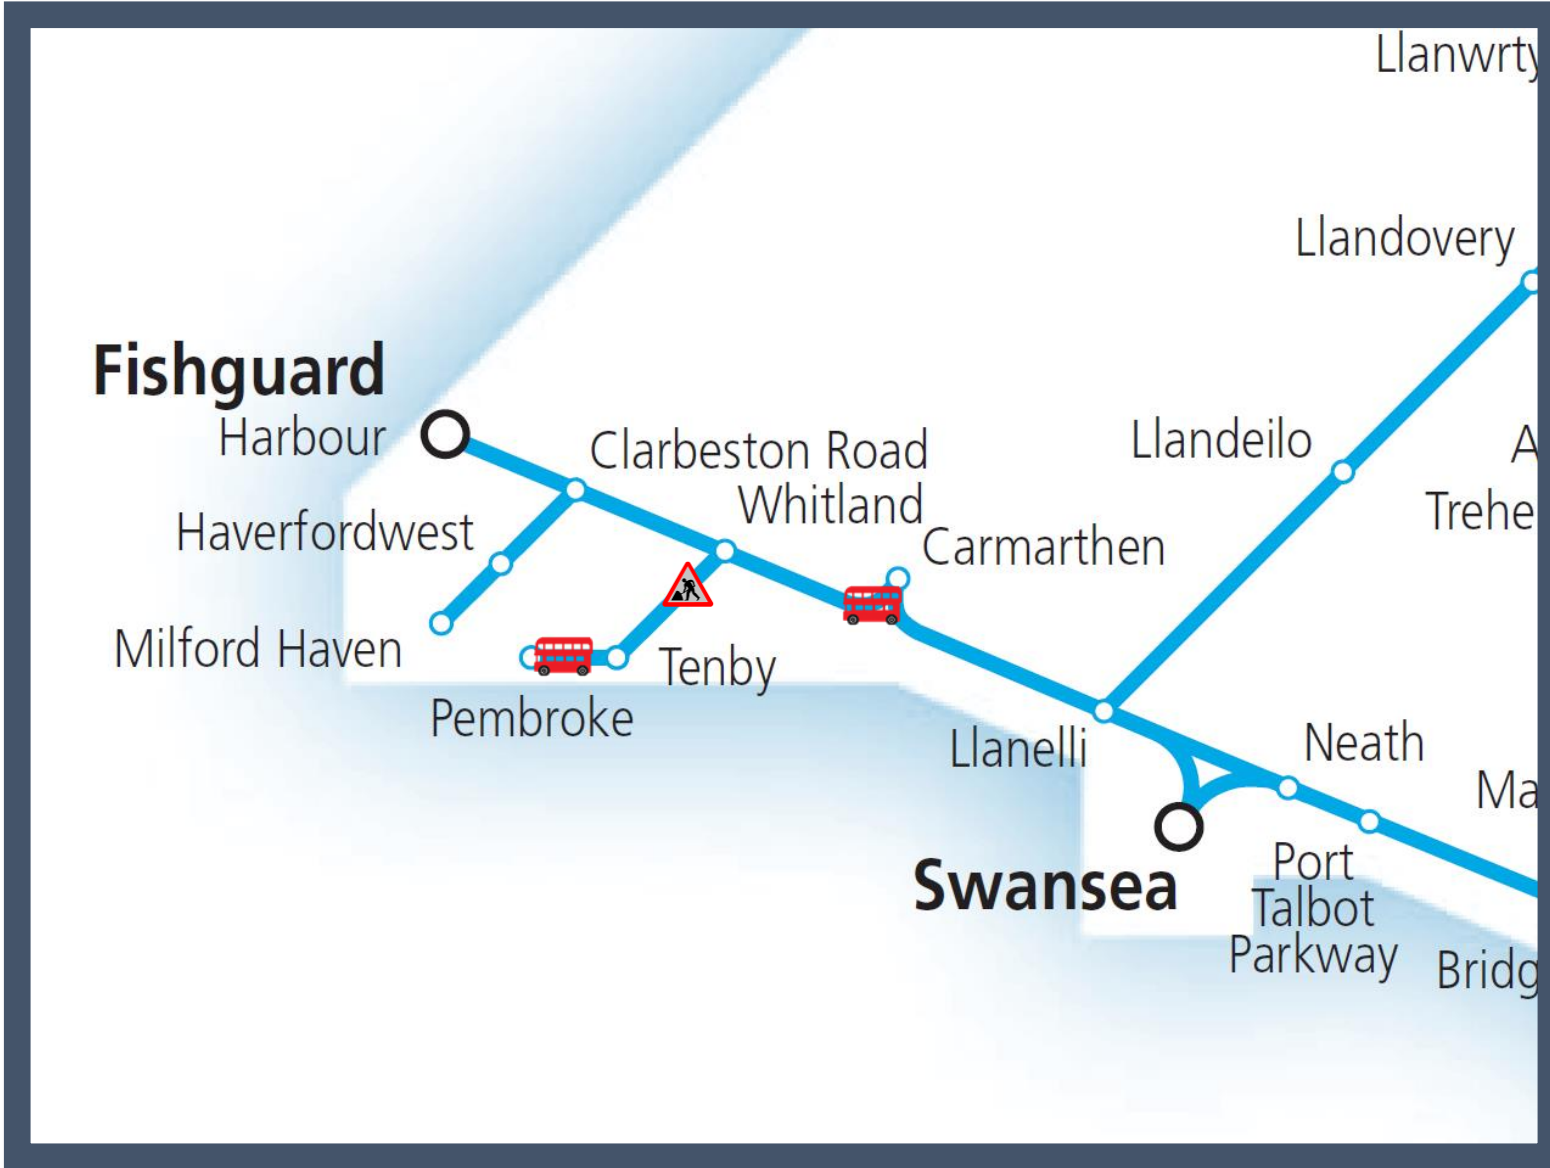

Buses replace trains between Carmarthen and Pembroke Dock

TOC affected: Transport for Wales

Key:	
	Engineering Works
	Bus Replacement Services