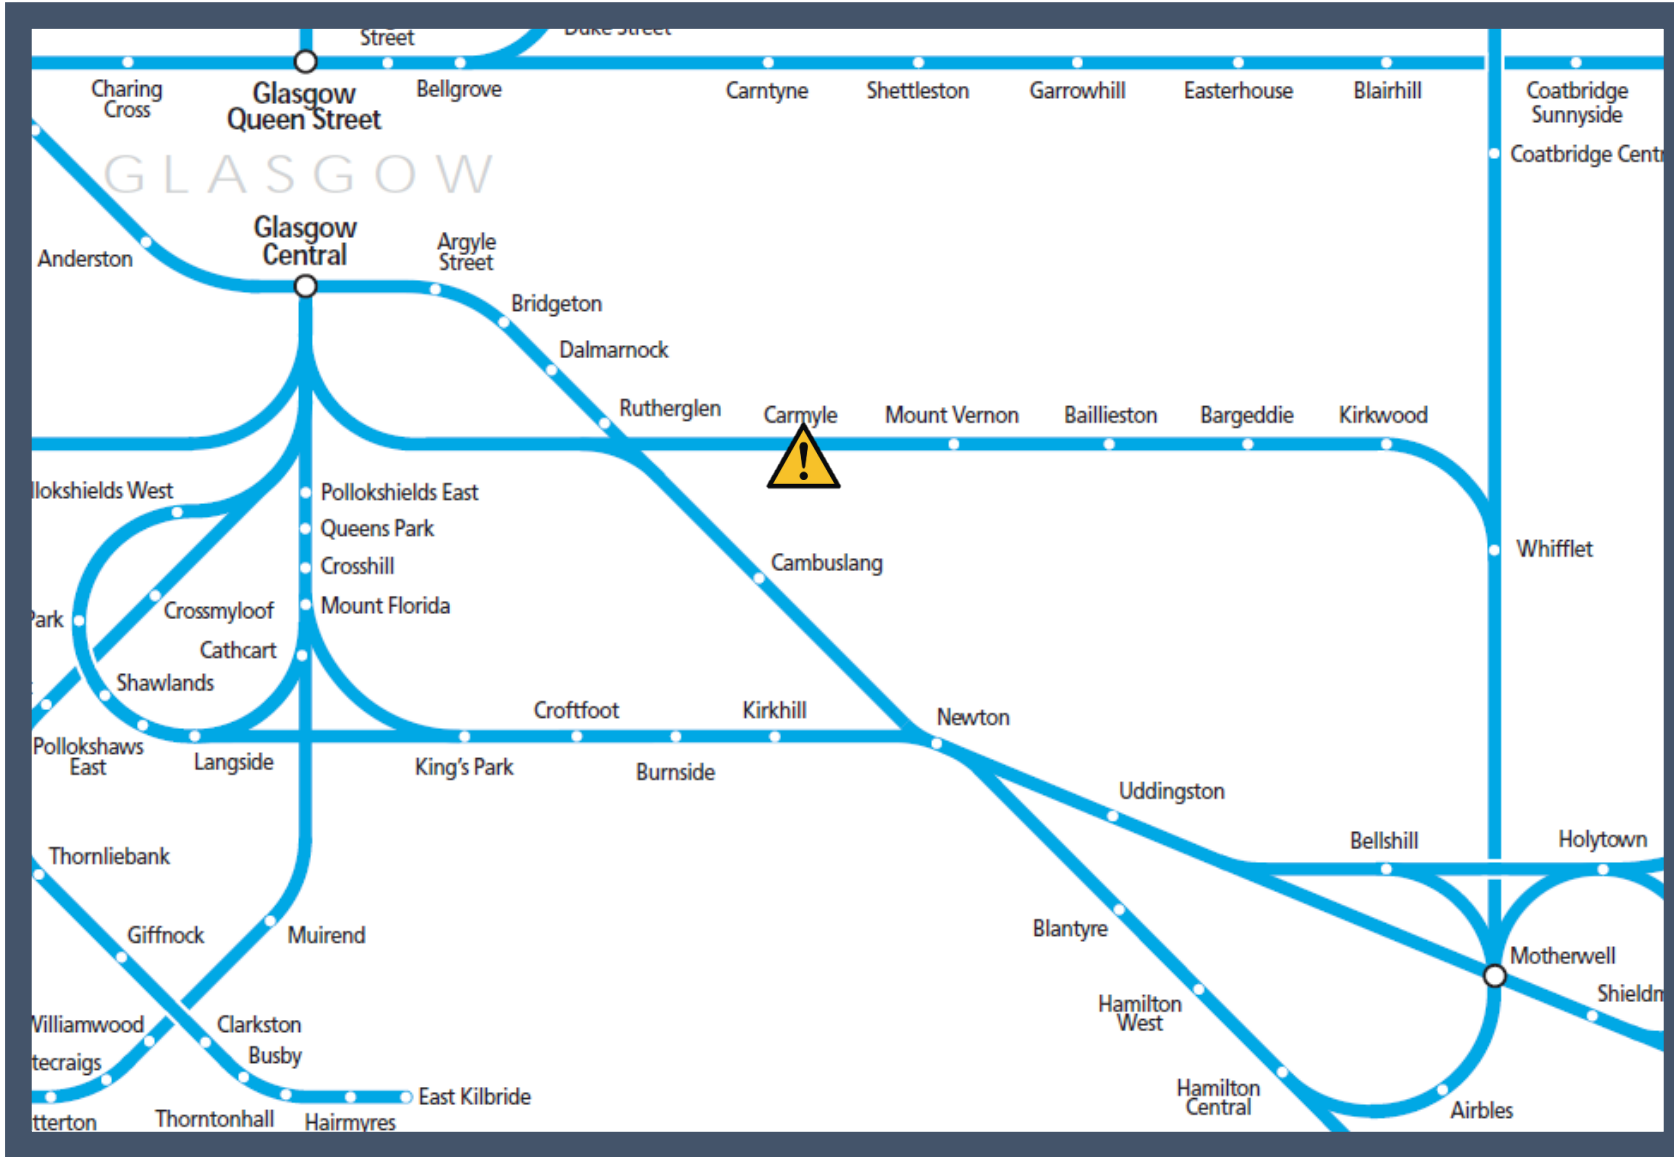

A broken down train at Carmyle

TOC affected: ScotRail

Key:

	Disruption
--	------------