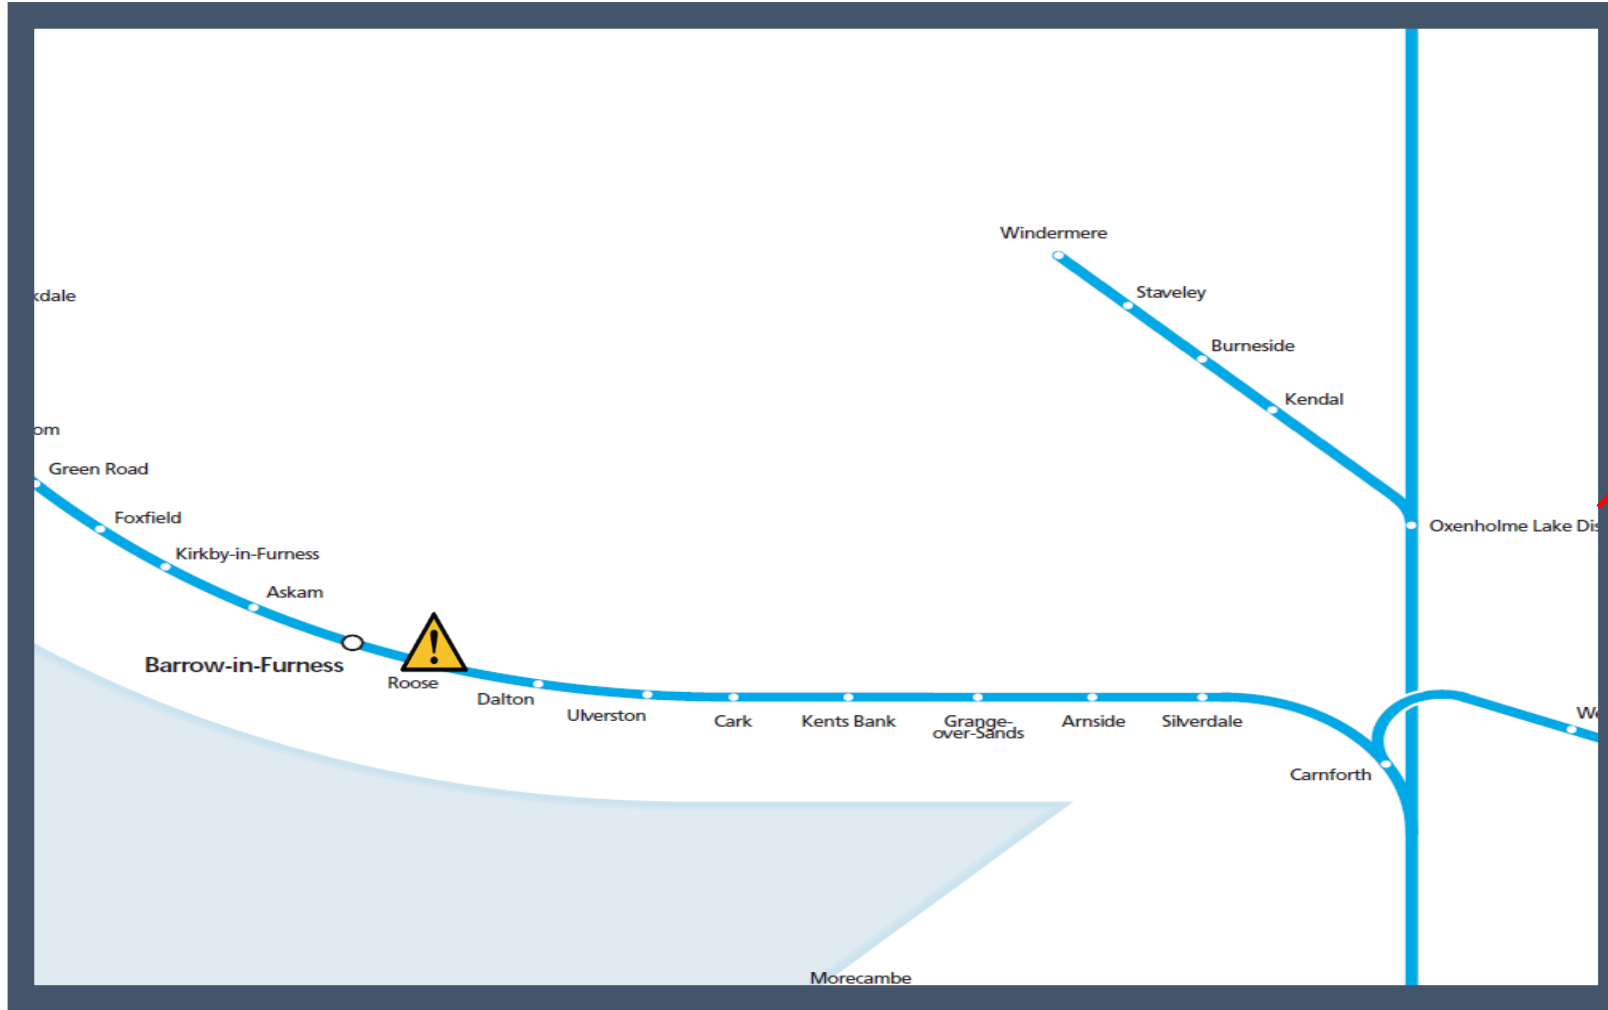

The emergency services dealing with an incident between Carnforth and Barrow-in-Furness

TOC affected: Northern

Key:

Disruption