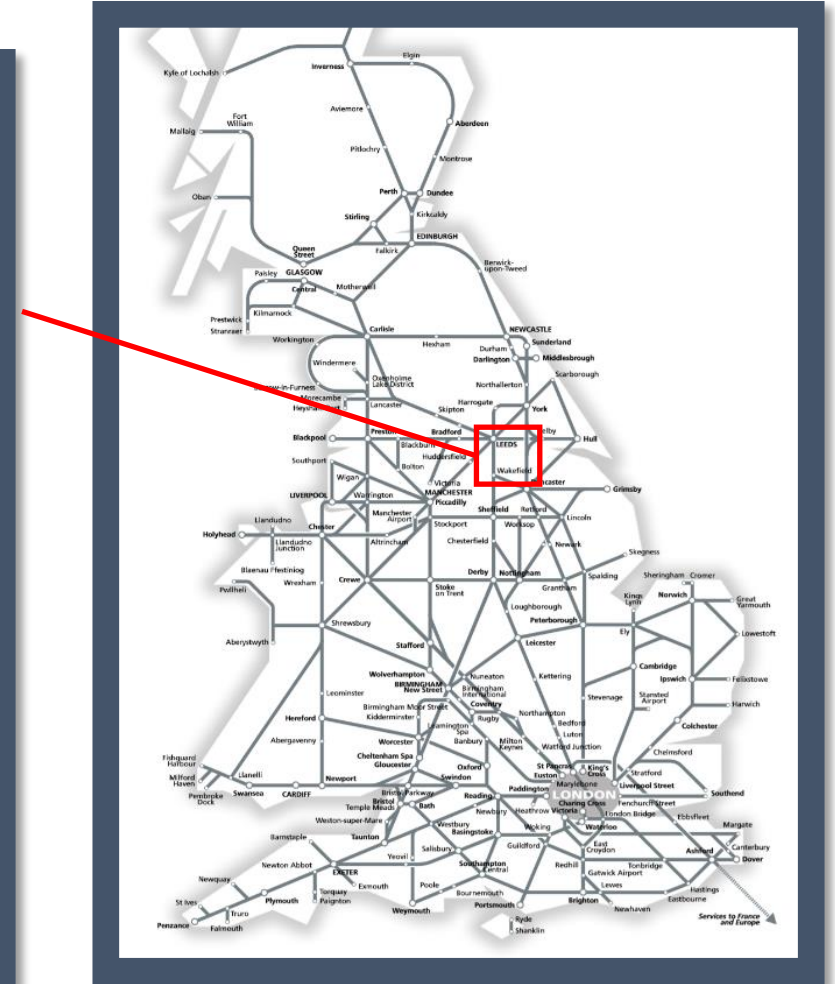

A fault with the signalling system between Leeds and Castleford / Knottingley TOC affected: Northern

Key:

Disruption