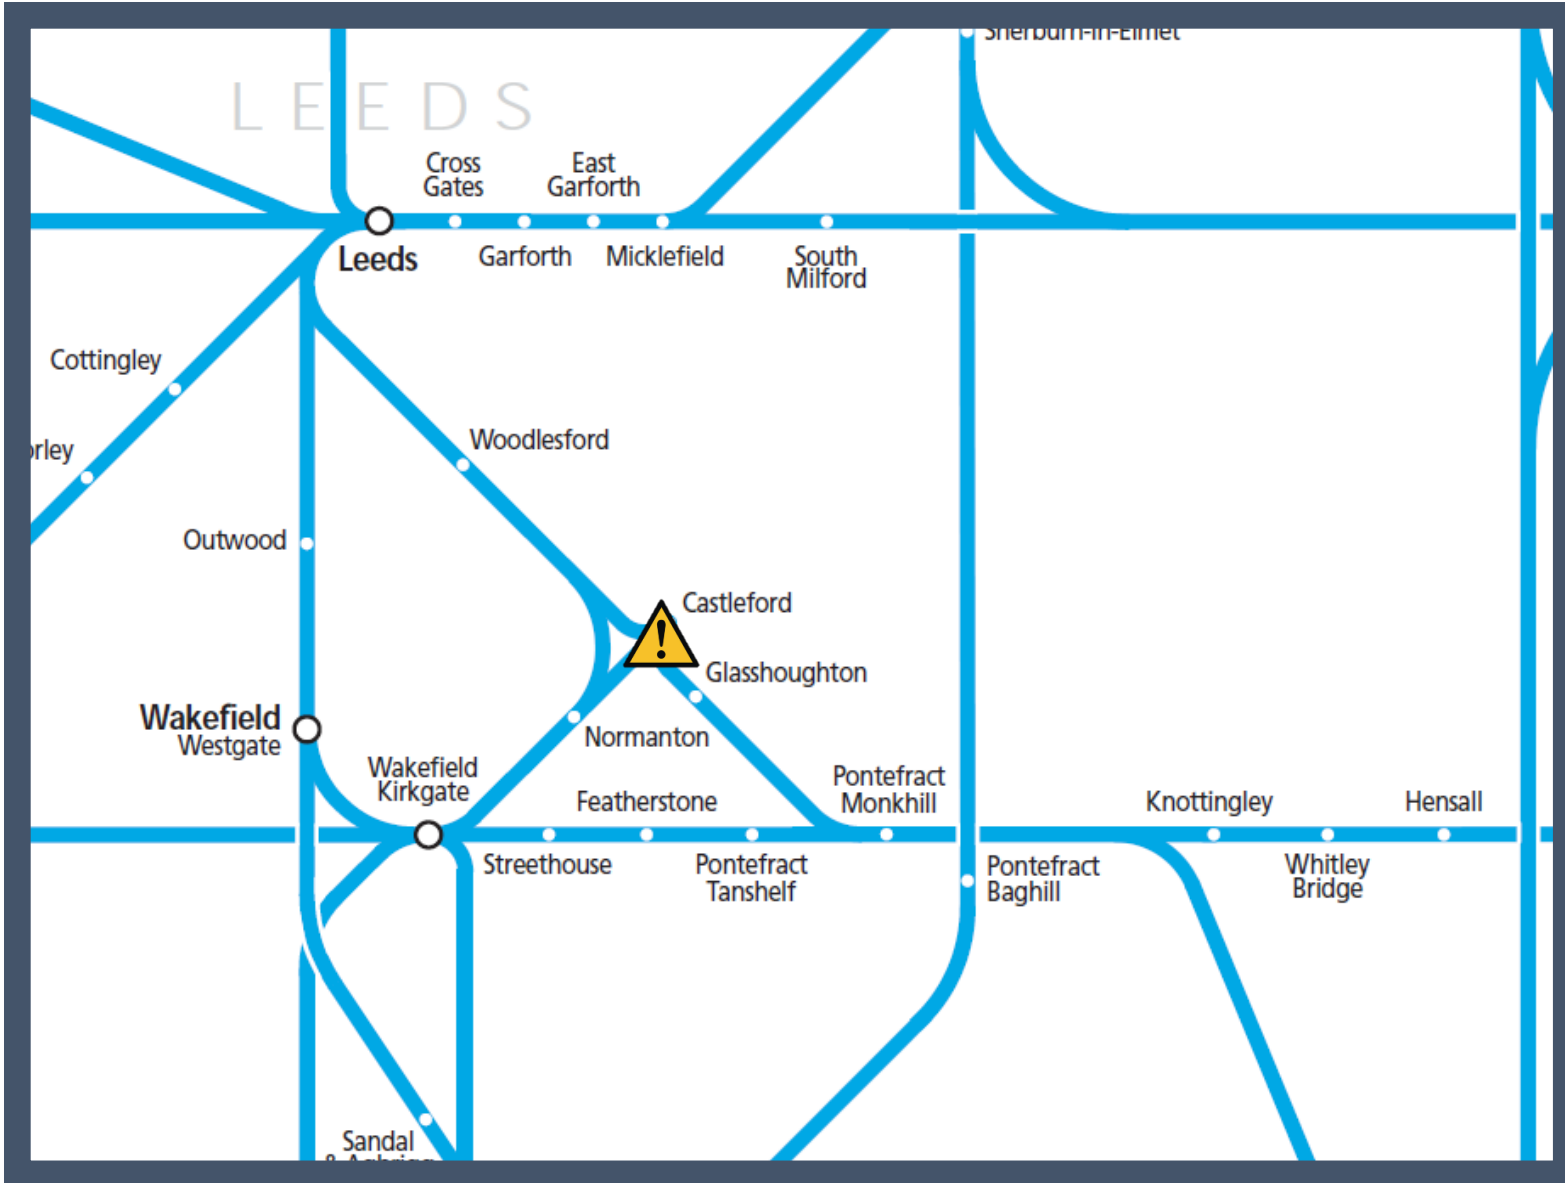

A fault with the signalling system between Leeds and Castleford / Knottingley TOC affected: Northern

Key:

Disruption