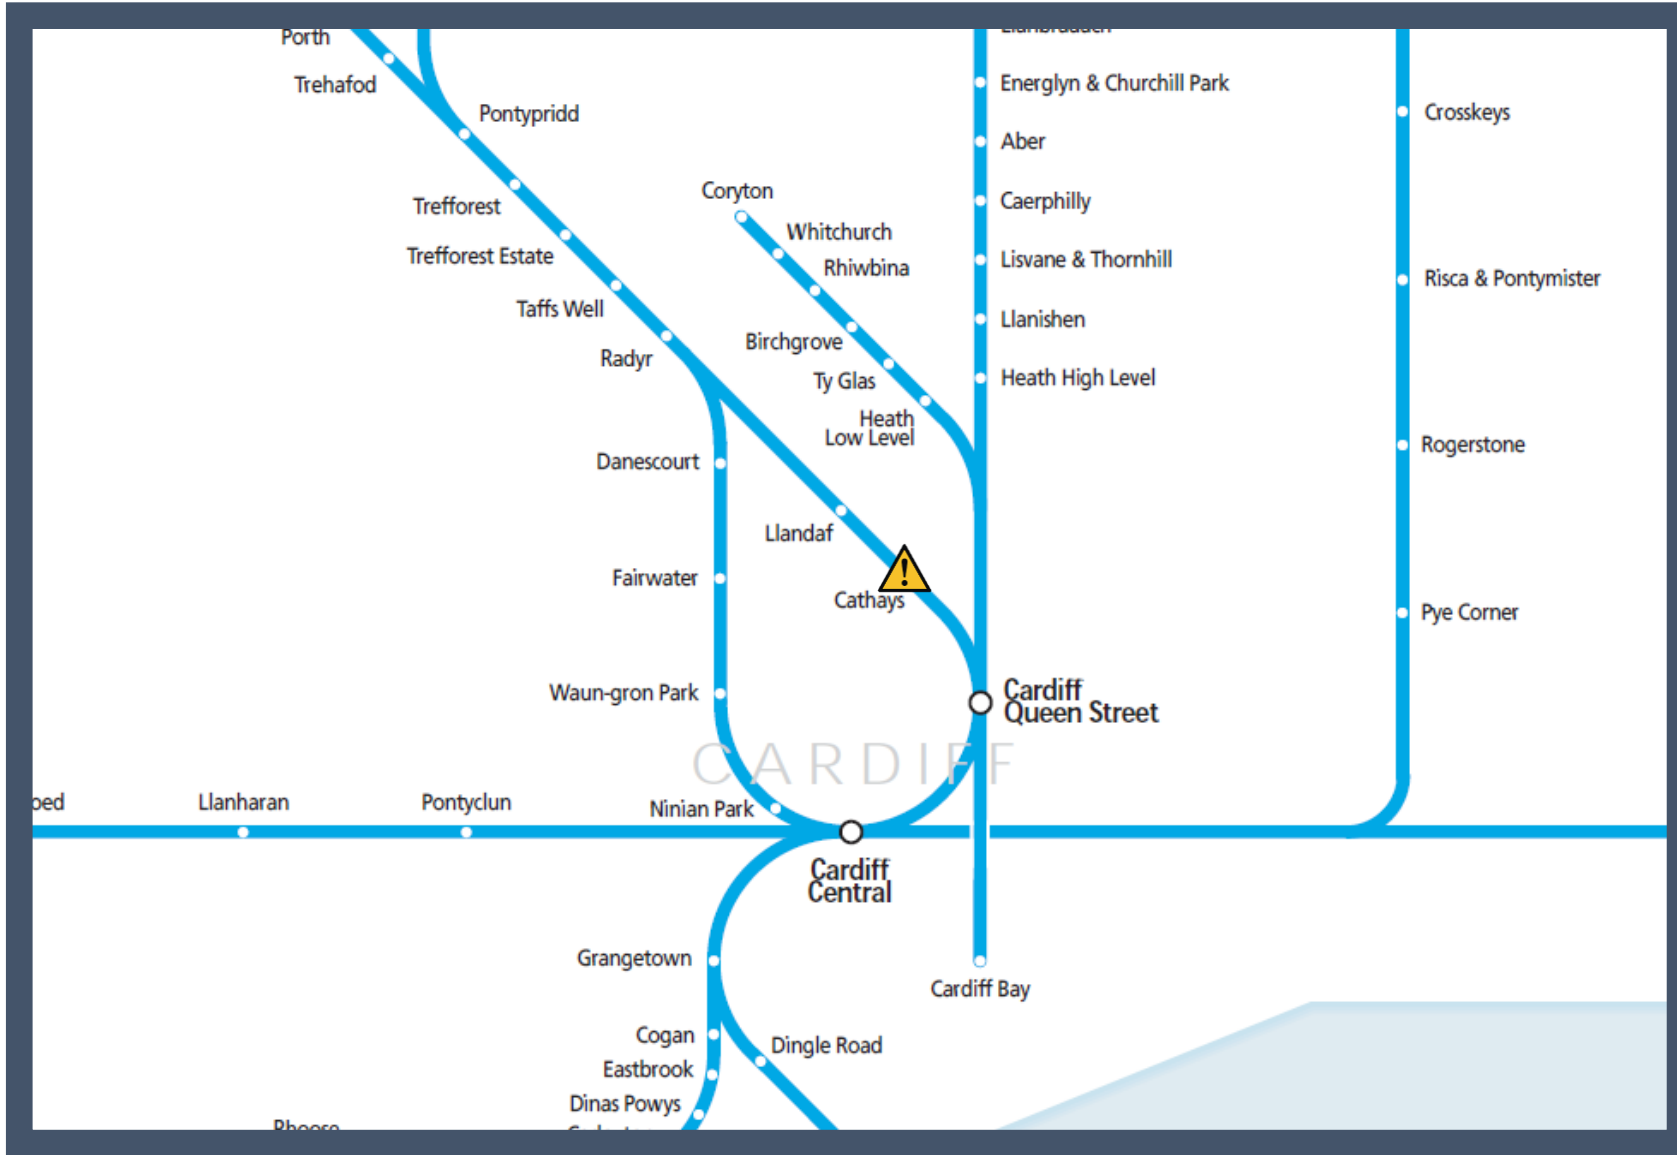

A problem with line-side equipment at Cathays TOC affected: Transport for Wales

Key:

 Disruption