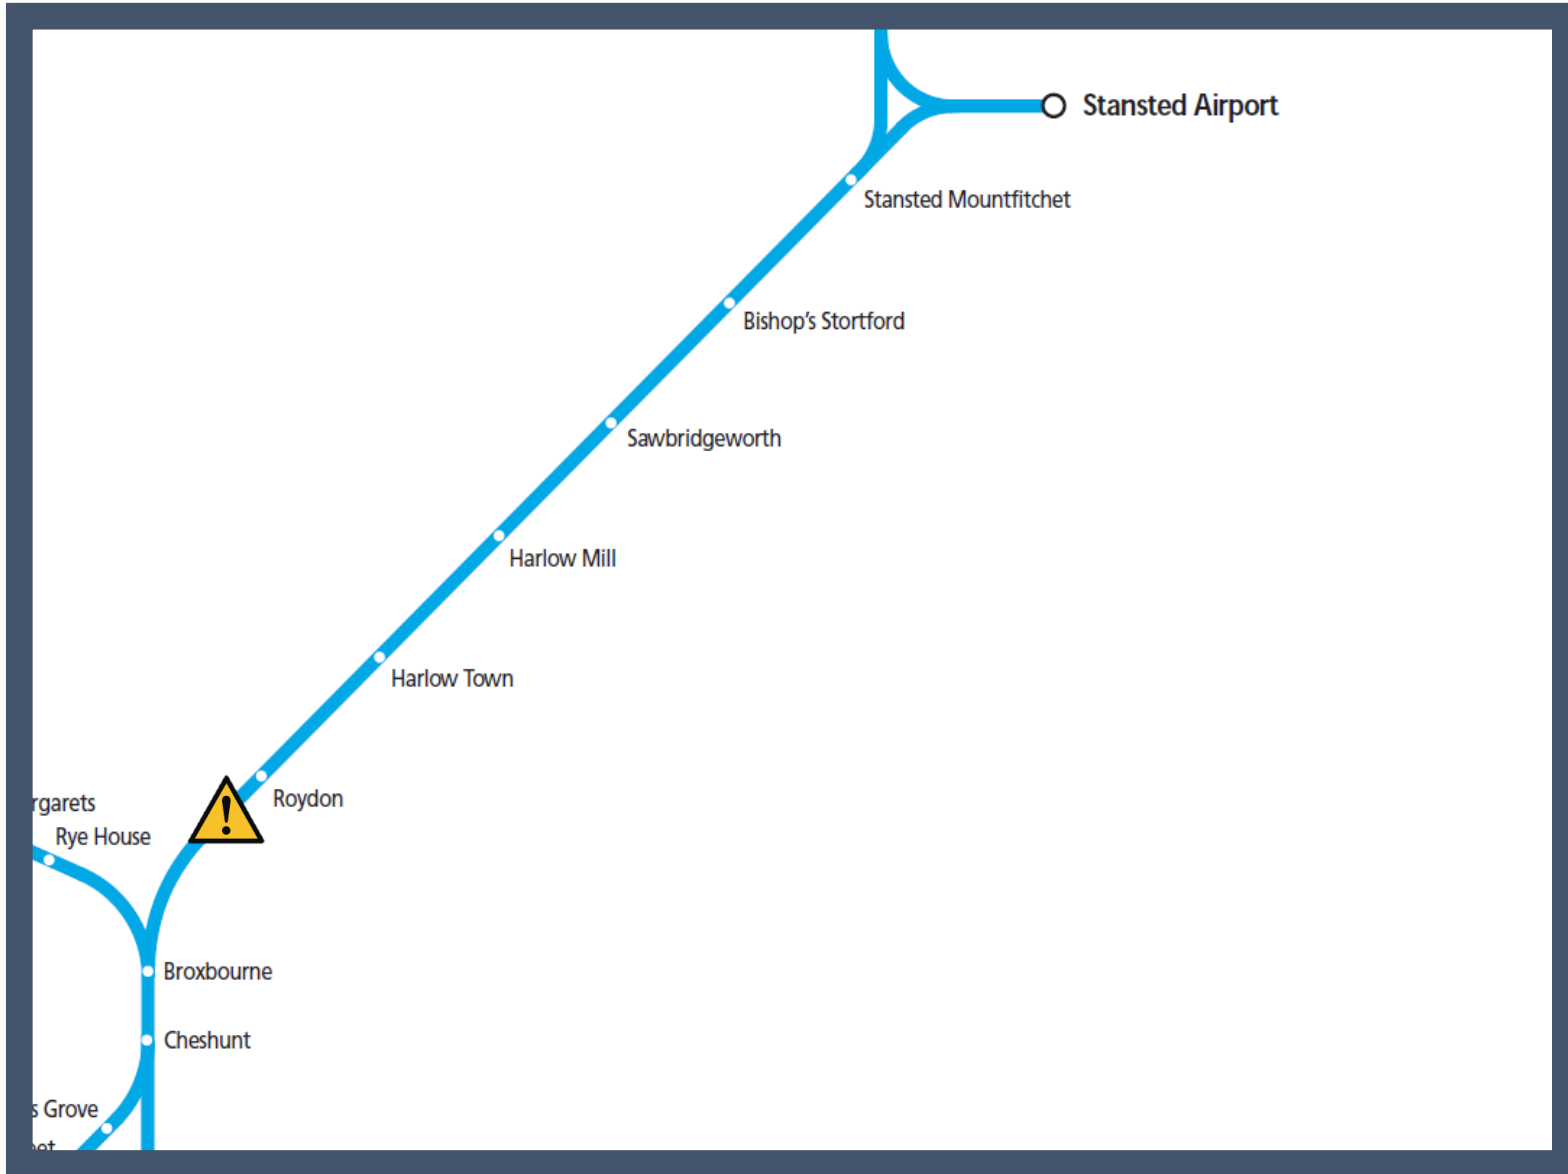

Faulty overhead electric wires between Cheshunt and Stansted Airport

TOCs affected: Greater Anglia, Stansted Express

Key:

Disruption