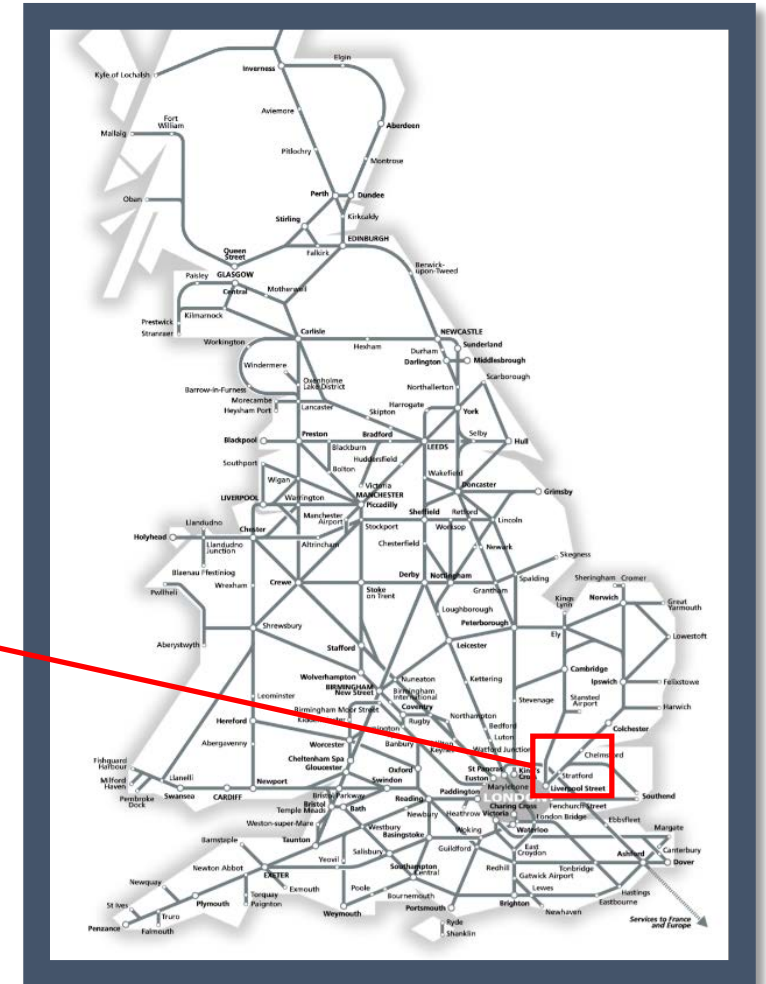

# A trespass incident in the Cheshunt area

TOCs affected: Greater Anglia, London Overground, Stansted Express

Key:

Disruption