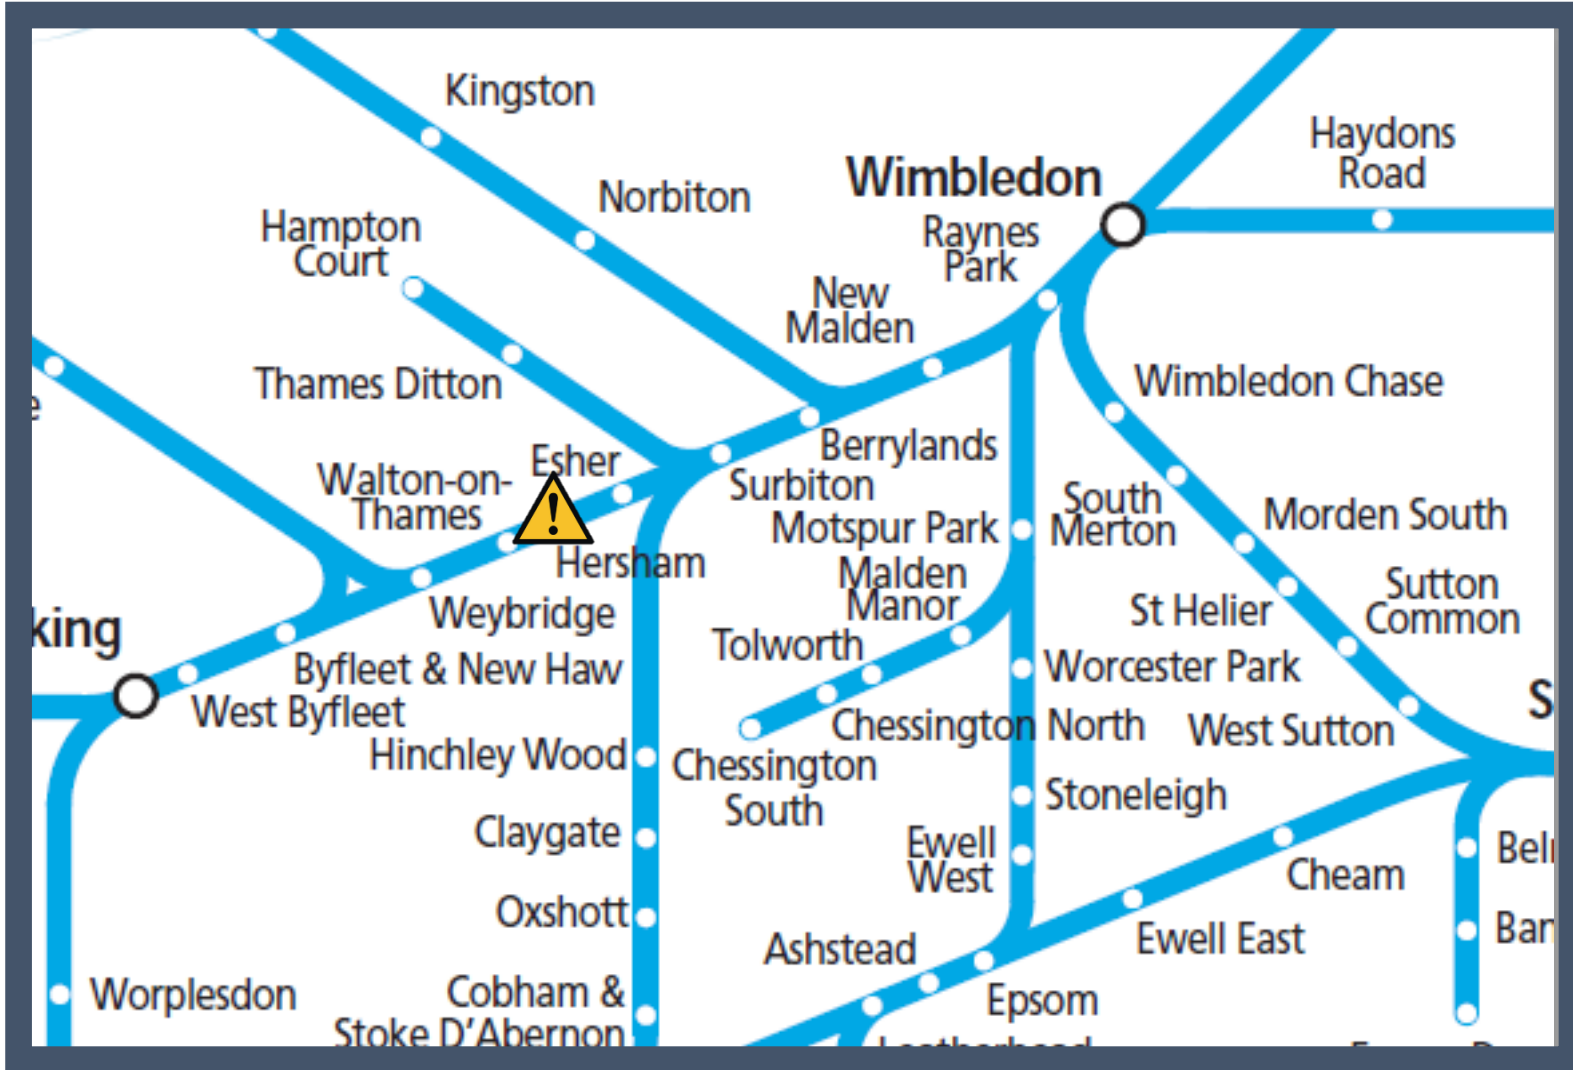

Emergency services are dealing with an incident between Wimbledon and Woking

TOC affected: South Western Railway

Key:

Disruption