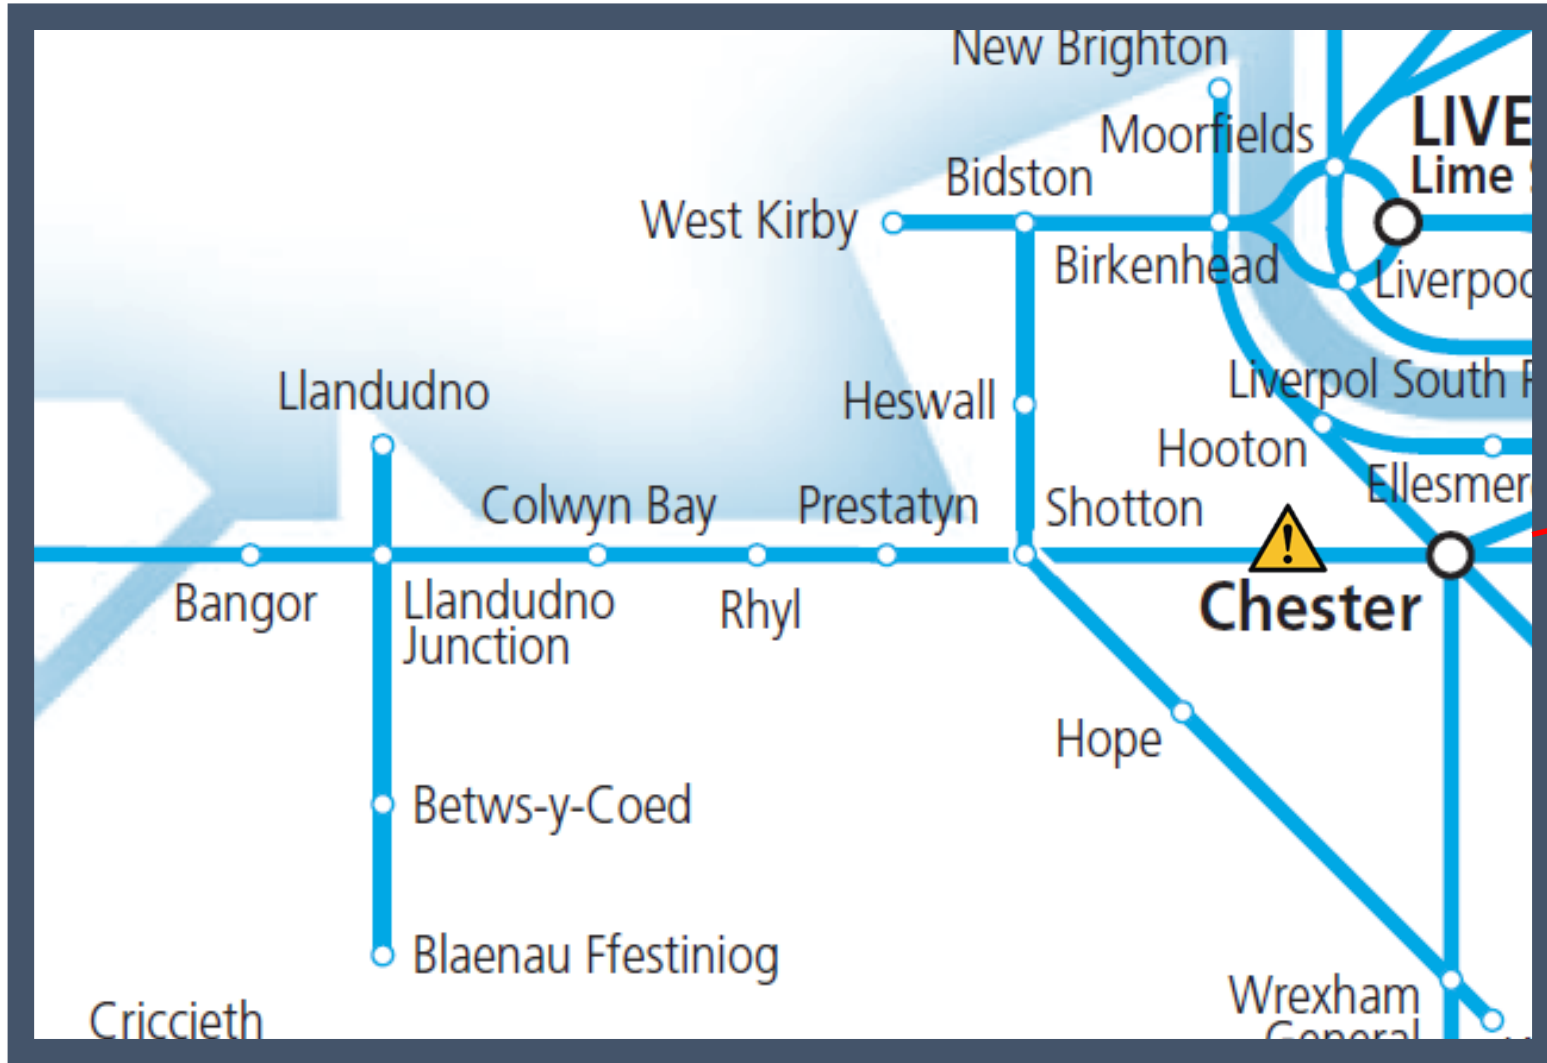

A fault with the signalling system between Chester and Llandudno Junction TOCs affected: Transport for Wales and Virgin Trains

Key:

Disruption