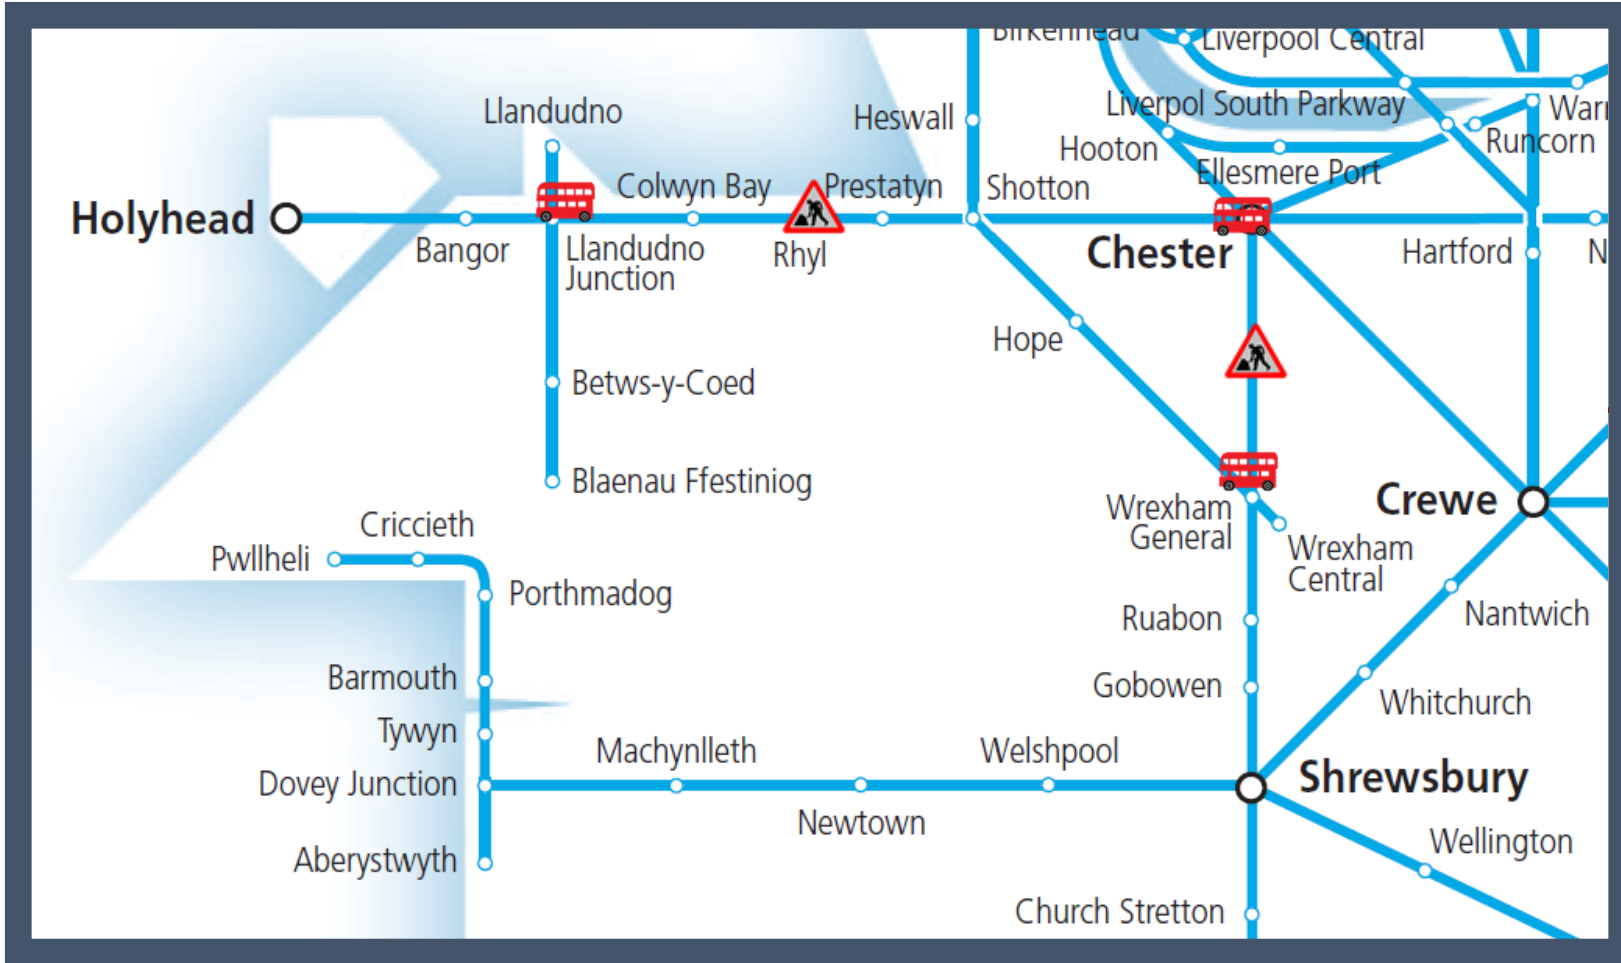

# Buses replace trains between Chester and Wrexham General / Llandudno Junction

TOCs affected: Avanti West Coast, Transport for Wales

**Key:**

	Engineering Works
	Bus Replacement Services