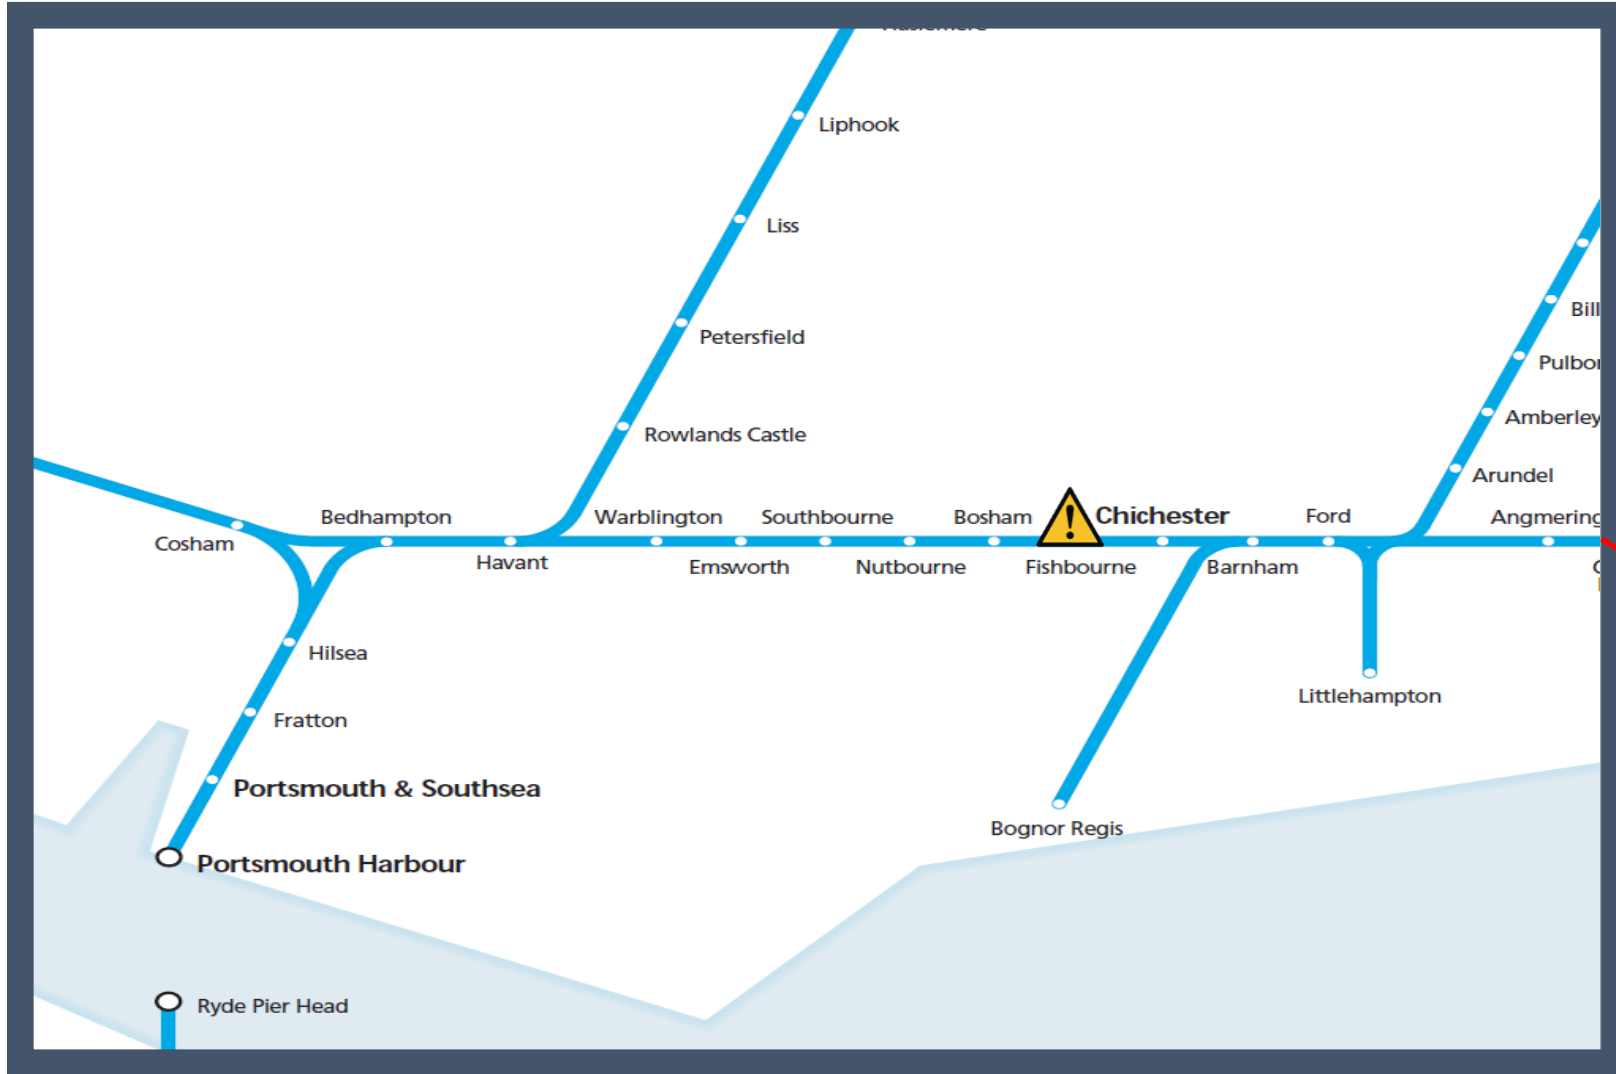

# A fault with the signalling system between Chichester and Havant TOC affected: Southern

Key:

Disruption