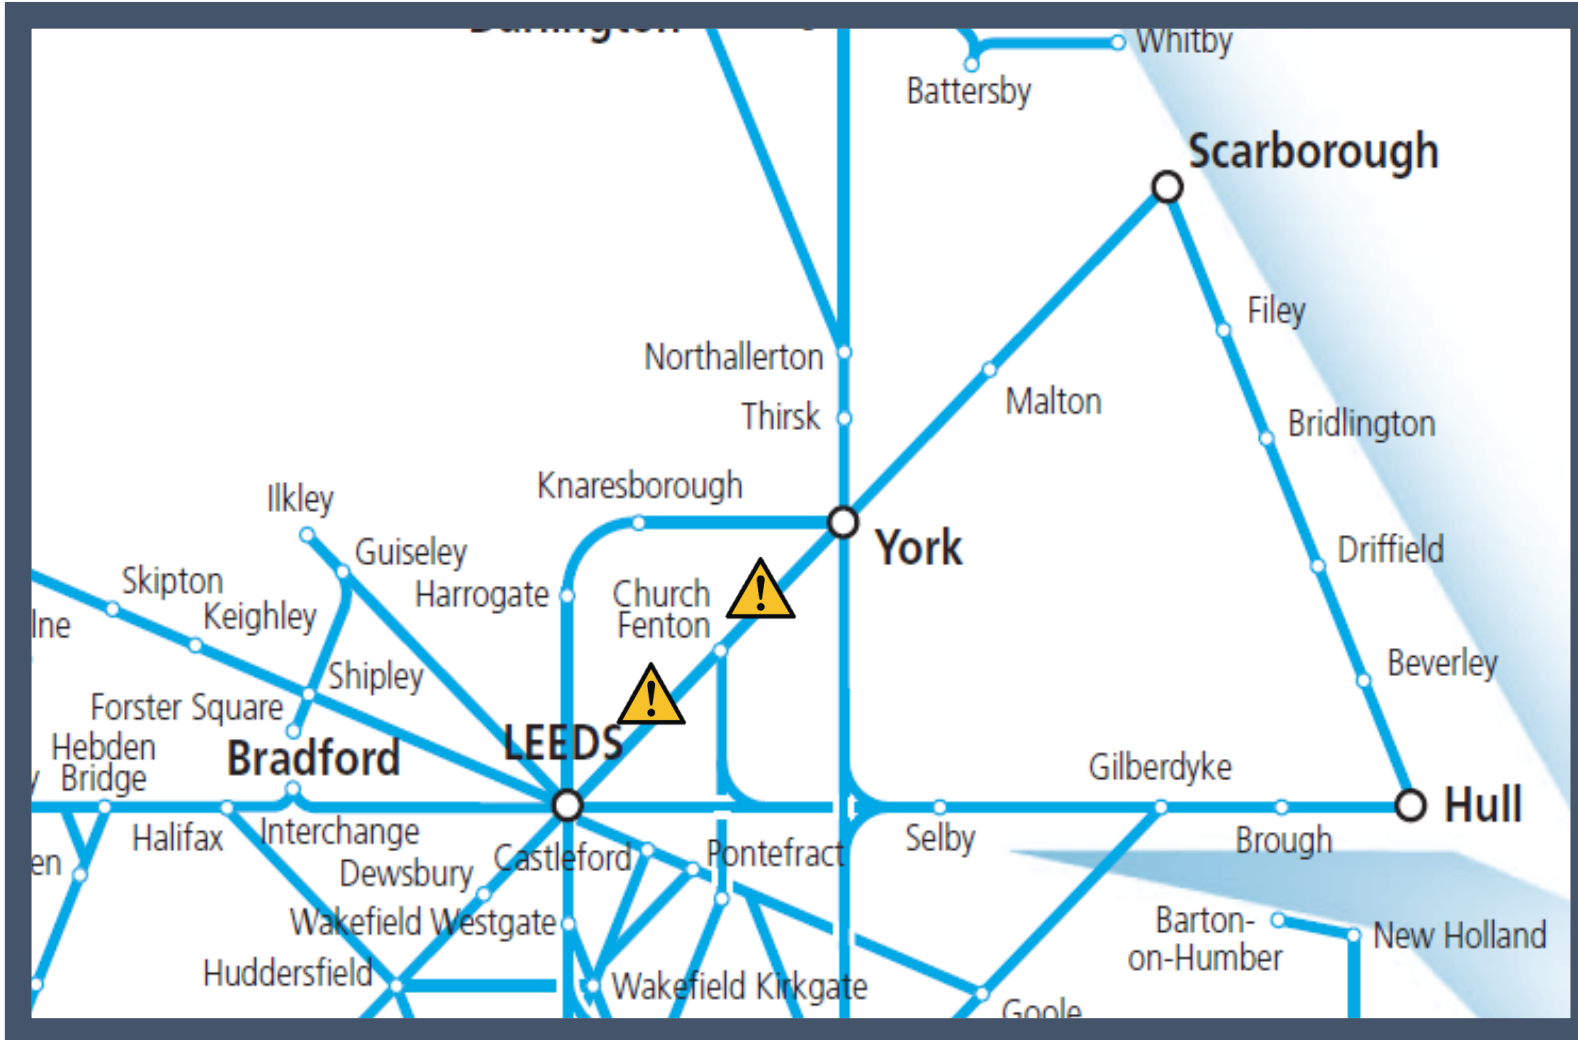

Emergency services are dealing with an incident between Leeds and York
TOCs affected: CrossCountry, Northern, TransPennine Express

Key:

Disruption