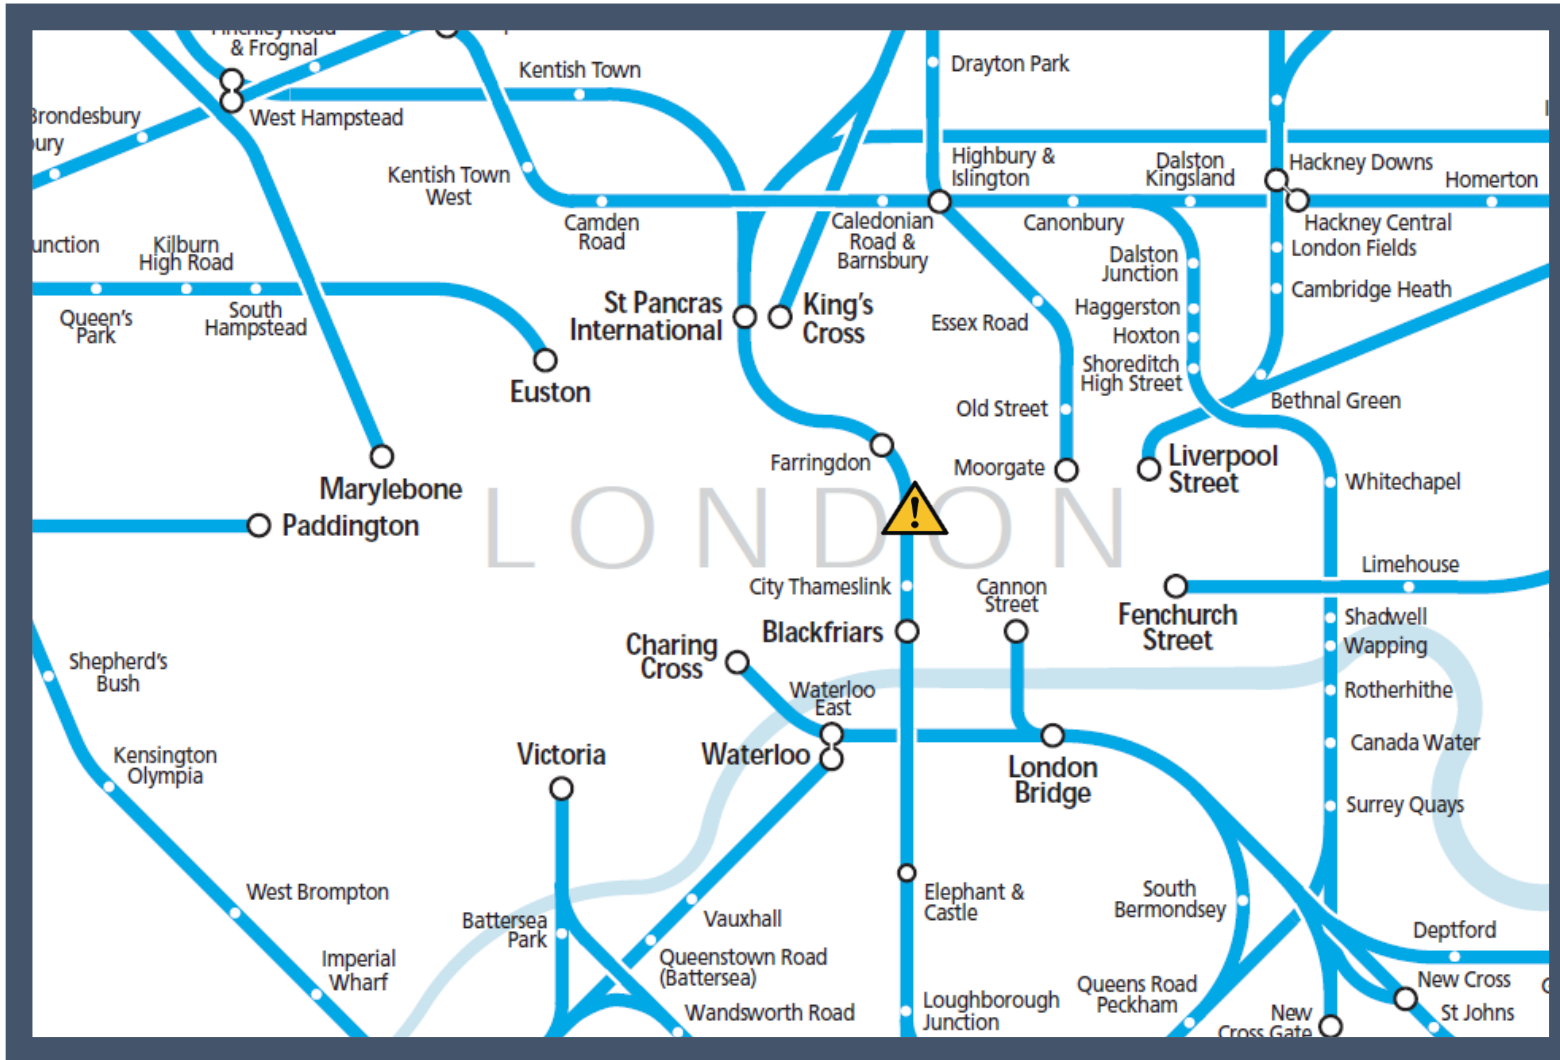

A problem currently under investigation between London Blackfriars and London St Pancras International TOC affected: Thameslink

Key:

Disruption