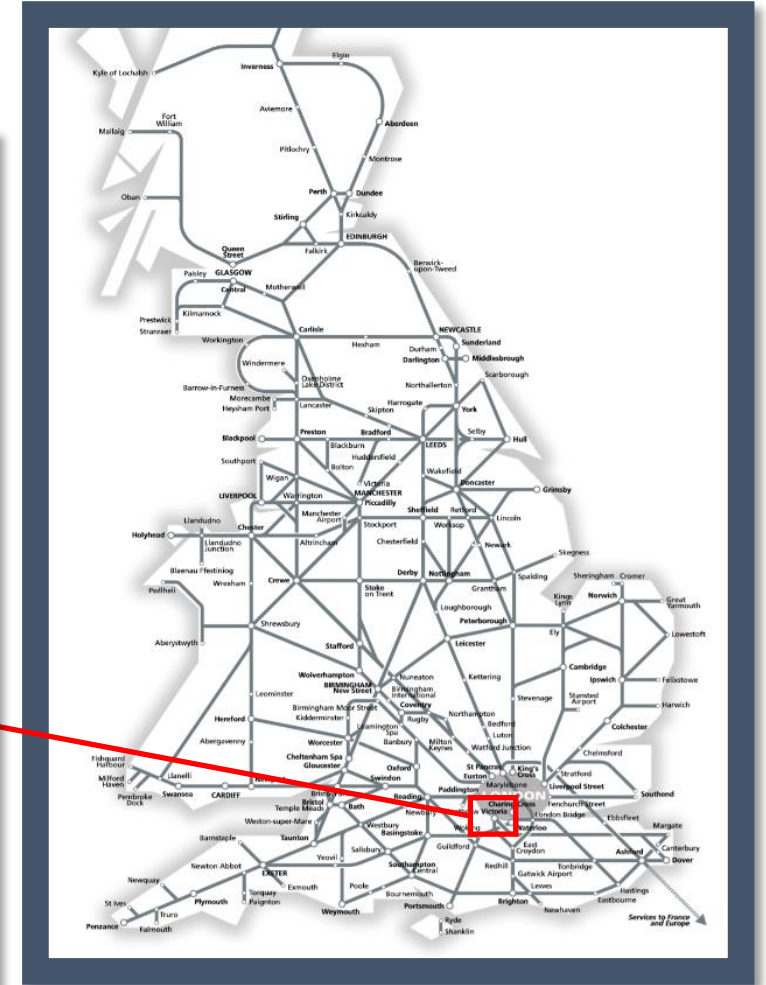

Buses replace trains between Clapham Junction and Kew Bridge / Twickenham

TOC affected: South Western Railway

Key:

Engineering Works

Bus Replacement Services