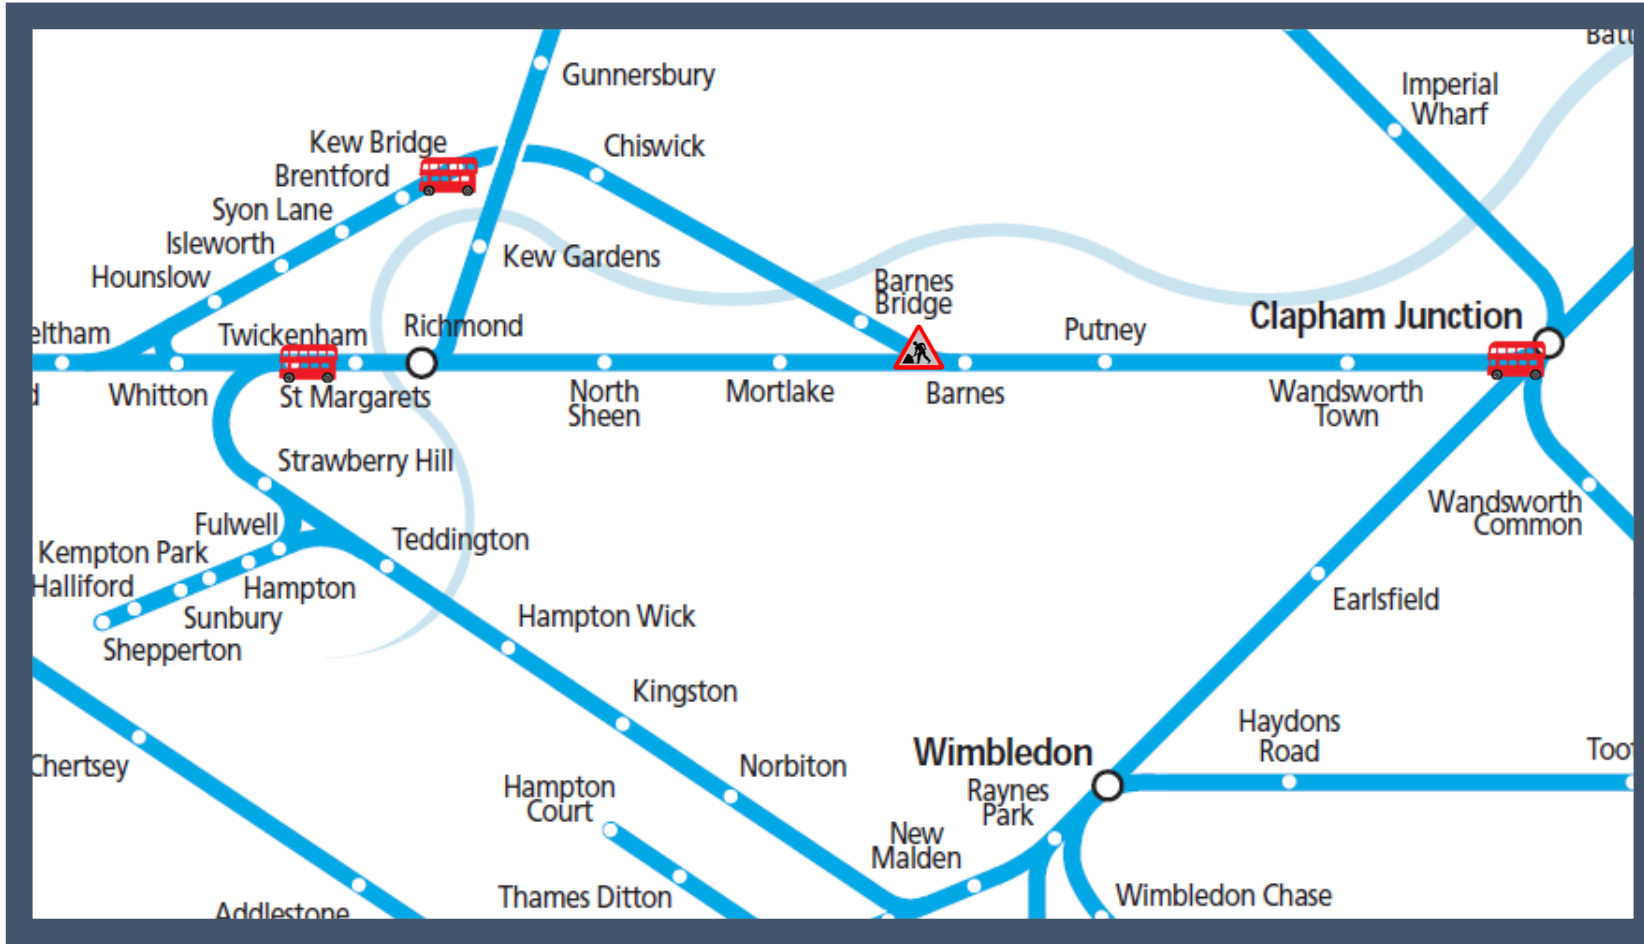

Buses replace trains between Clapham Junction and Kew Bridge / Twickenham

TOC affected: South Western Railway

Key:

Engineering Works

Bus Replacement Services