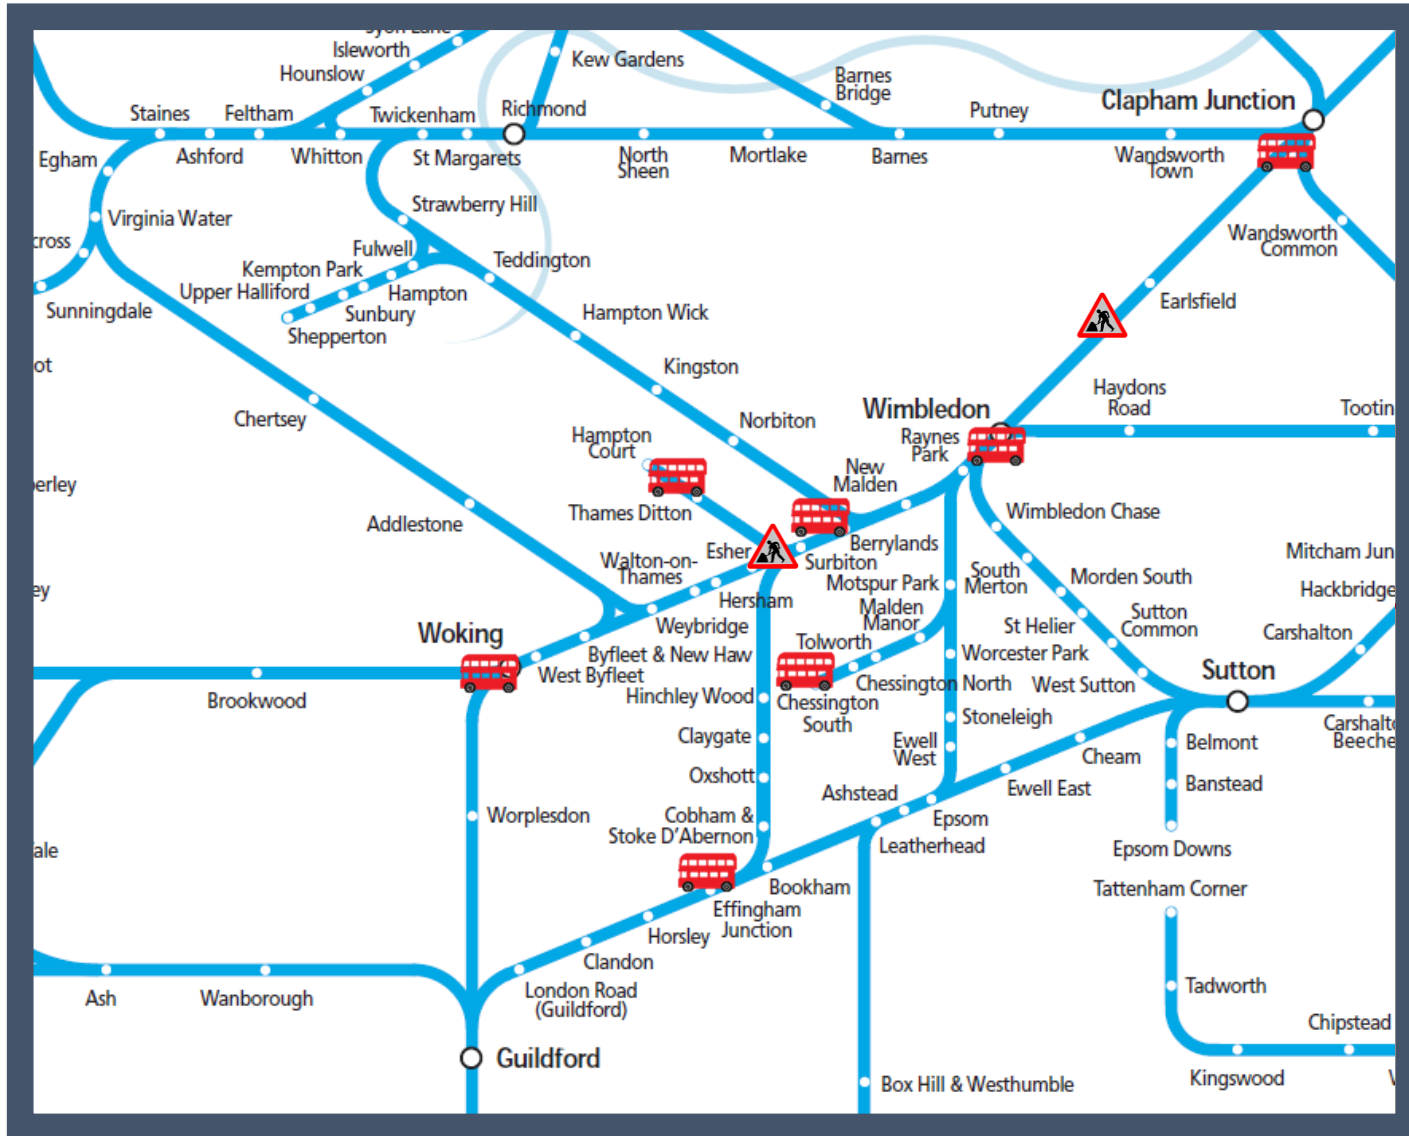

Buses replace trains between Clapham Junction and Woking / Hampton Court / Effingham Junction
TOC affected: South Western Railway

Key:

	Engineering Works
	Bus Replacement Services