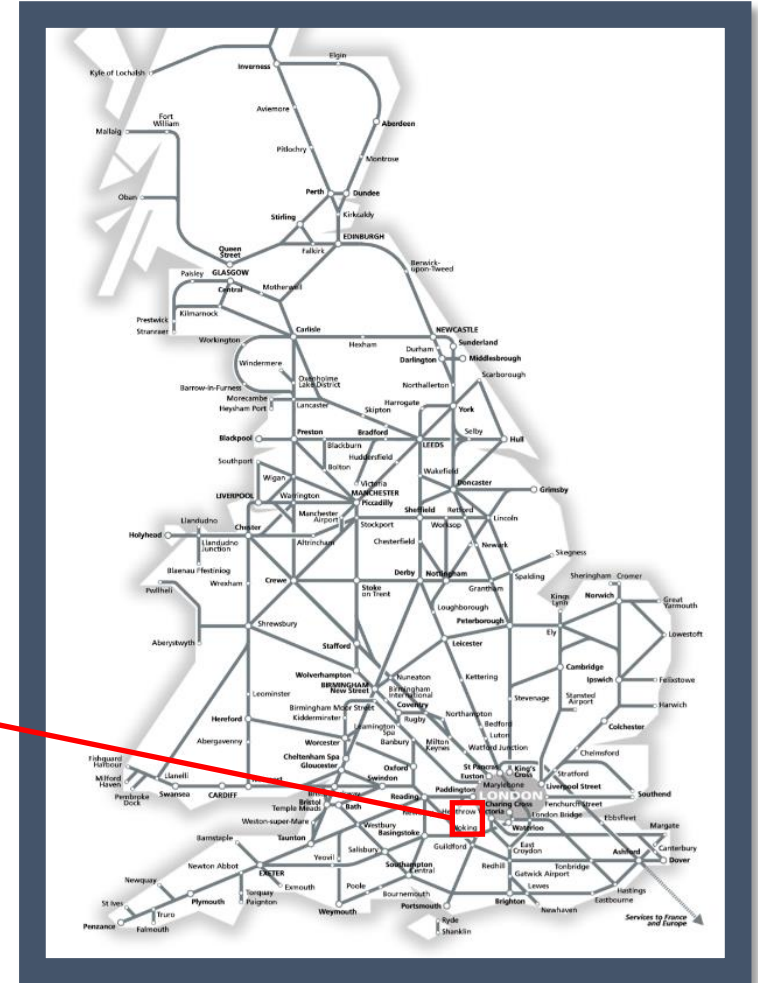

Buses replace trains between Clapham Junction and Woking / Hampton Court / Effingham Junction
TOC affected: South Western Railway

Key:

	Engineering Works
	Bus Replacement Services