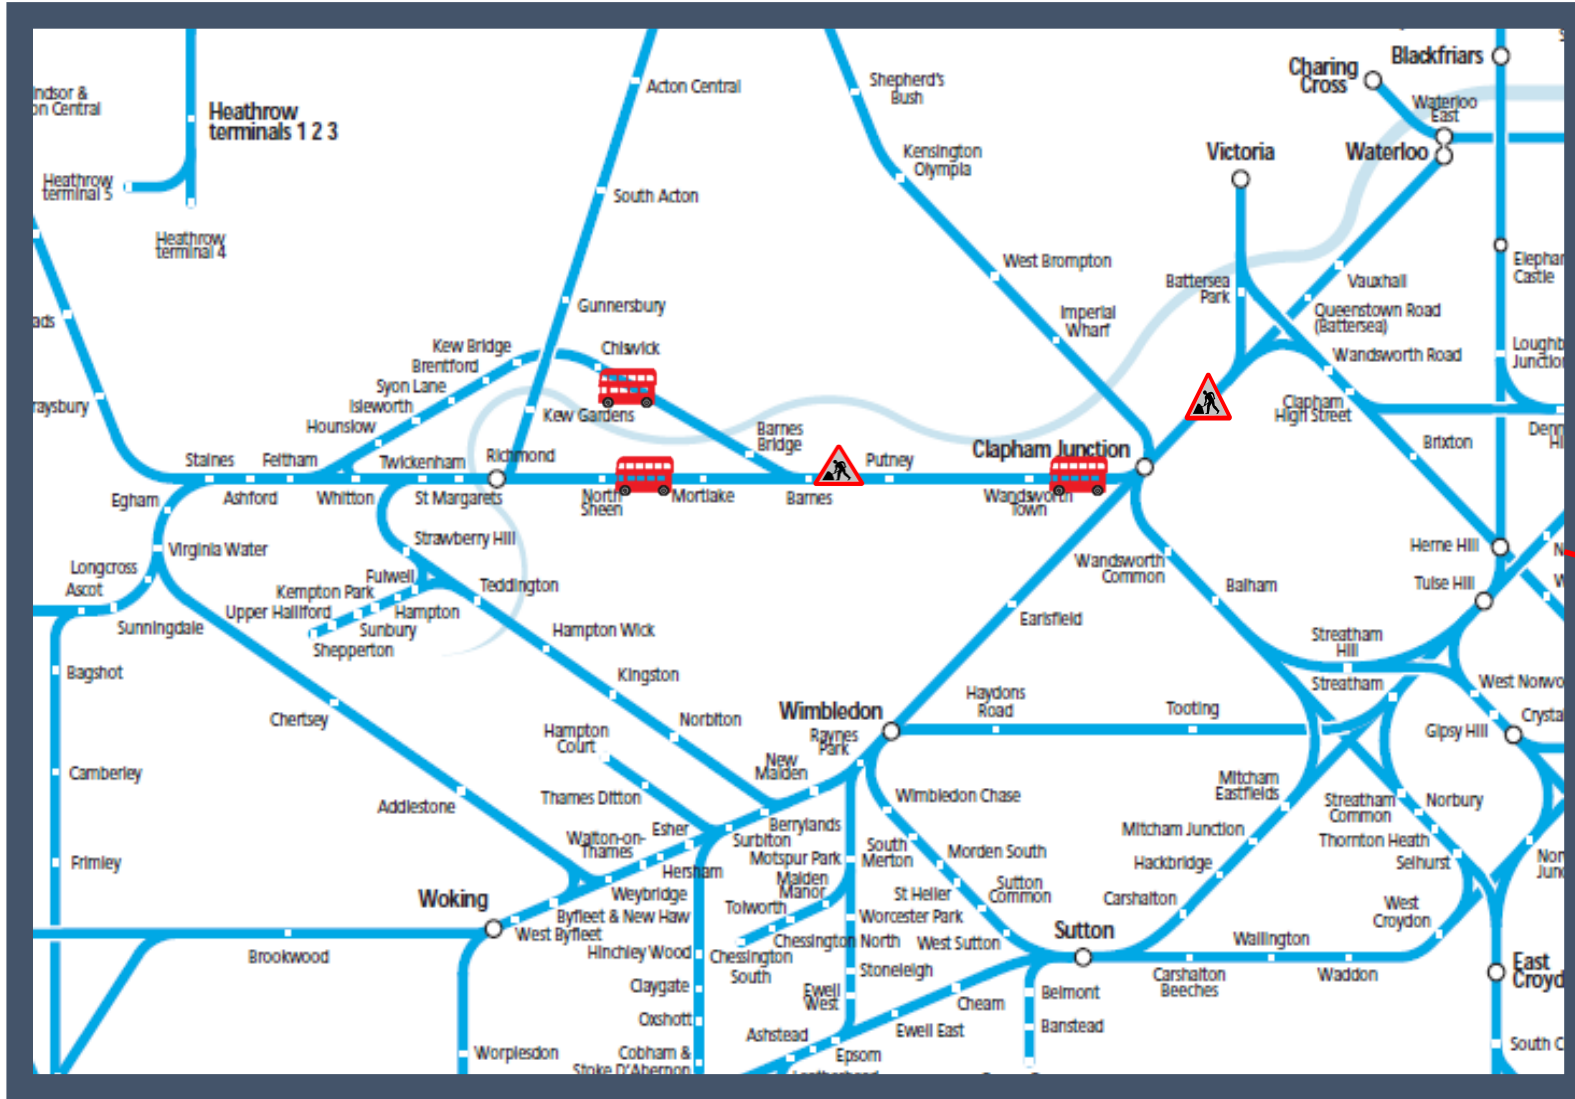

Buses replace trains between Clapham Junction and Twickenham / Kew Bridge

TOC affected: South Western Railway

Key:

	Engineering Works
	Bus Replacement Services