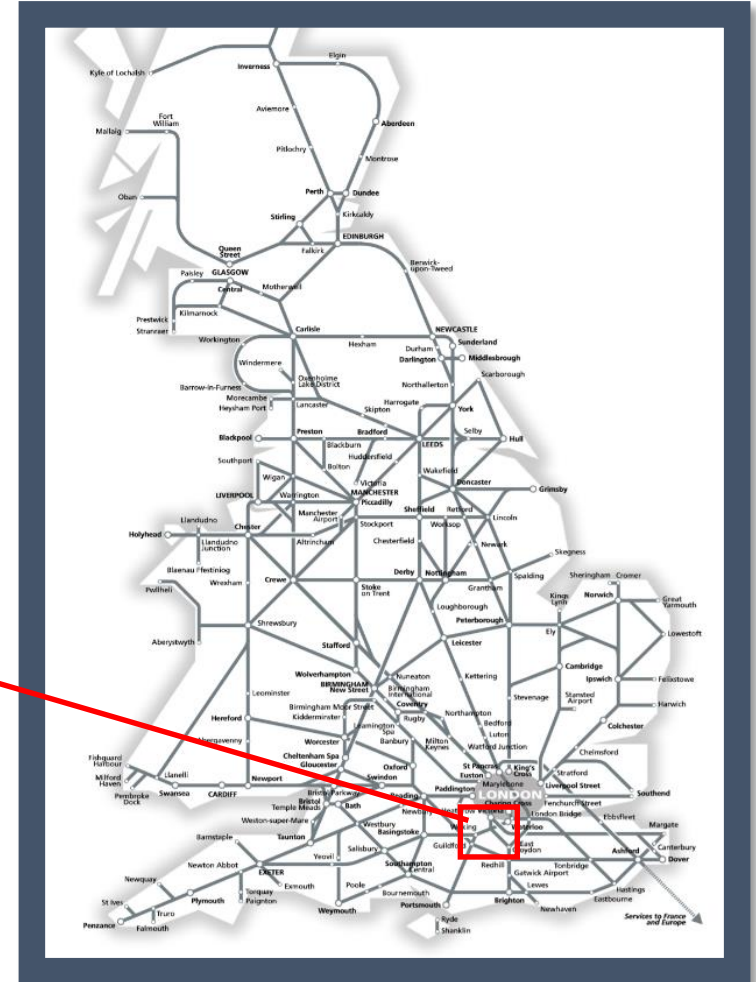

Buses replace trains between Clapham Junction and Twickenham / Kew Bridge

TOC affected: South Western Railway

Key:

	Engineering Works
	Bus Replacement Services