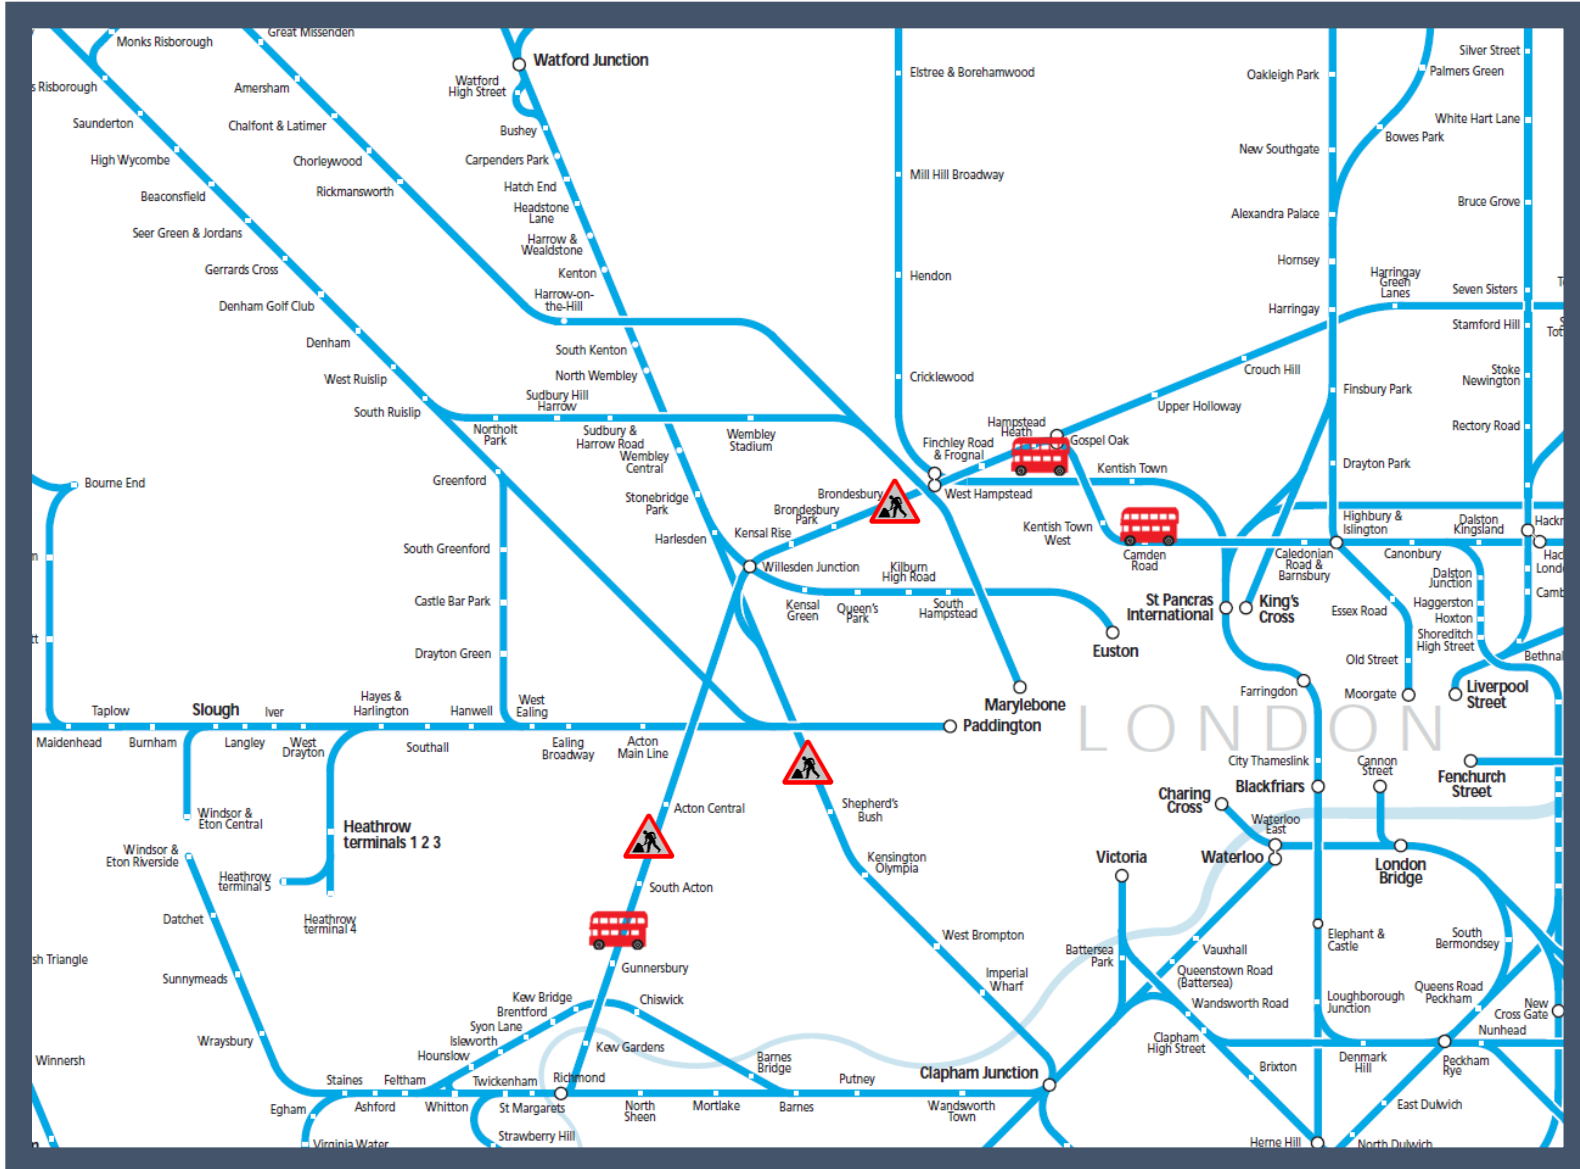

No morning trains between Clapham Junction / Richmond and Camden Road

TOC affected: London Overground

Key:

Engineering Works

Bus Replacement Services