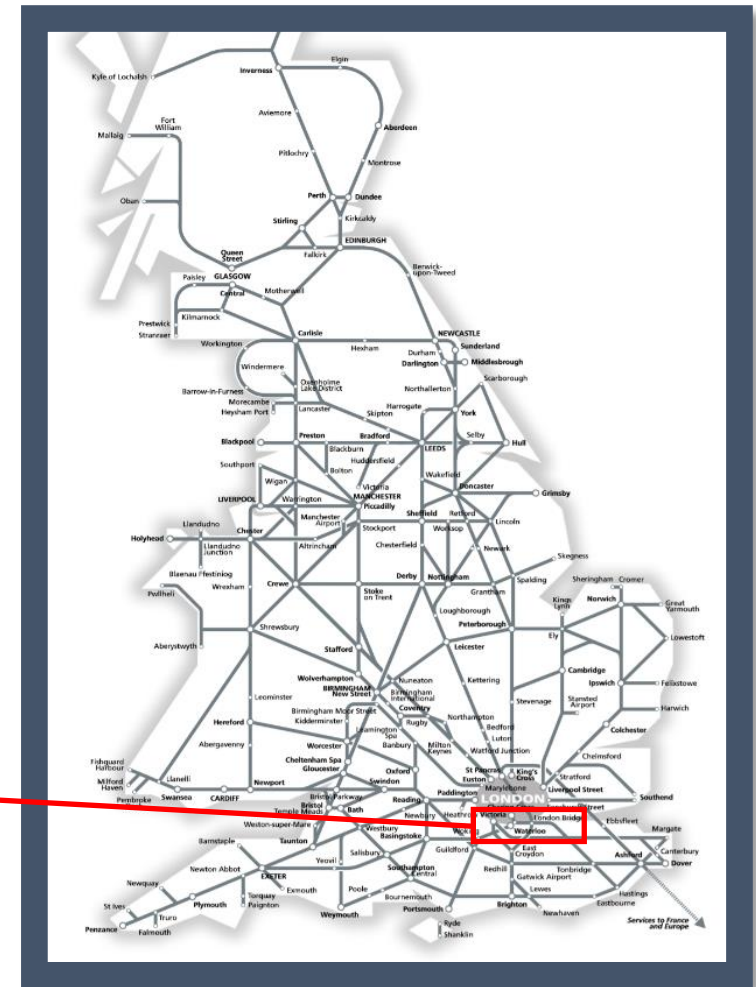

# A power supply problem at Clapham Junction

TOC affected: South Western Railway

Key:

	Disruption
--	------------