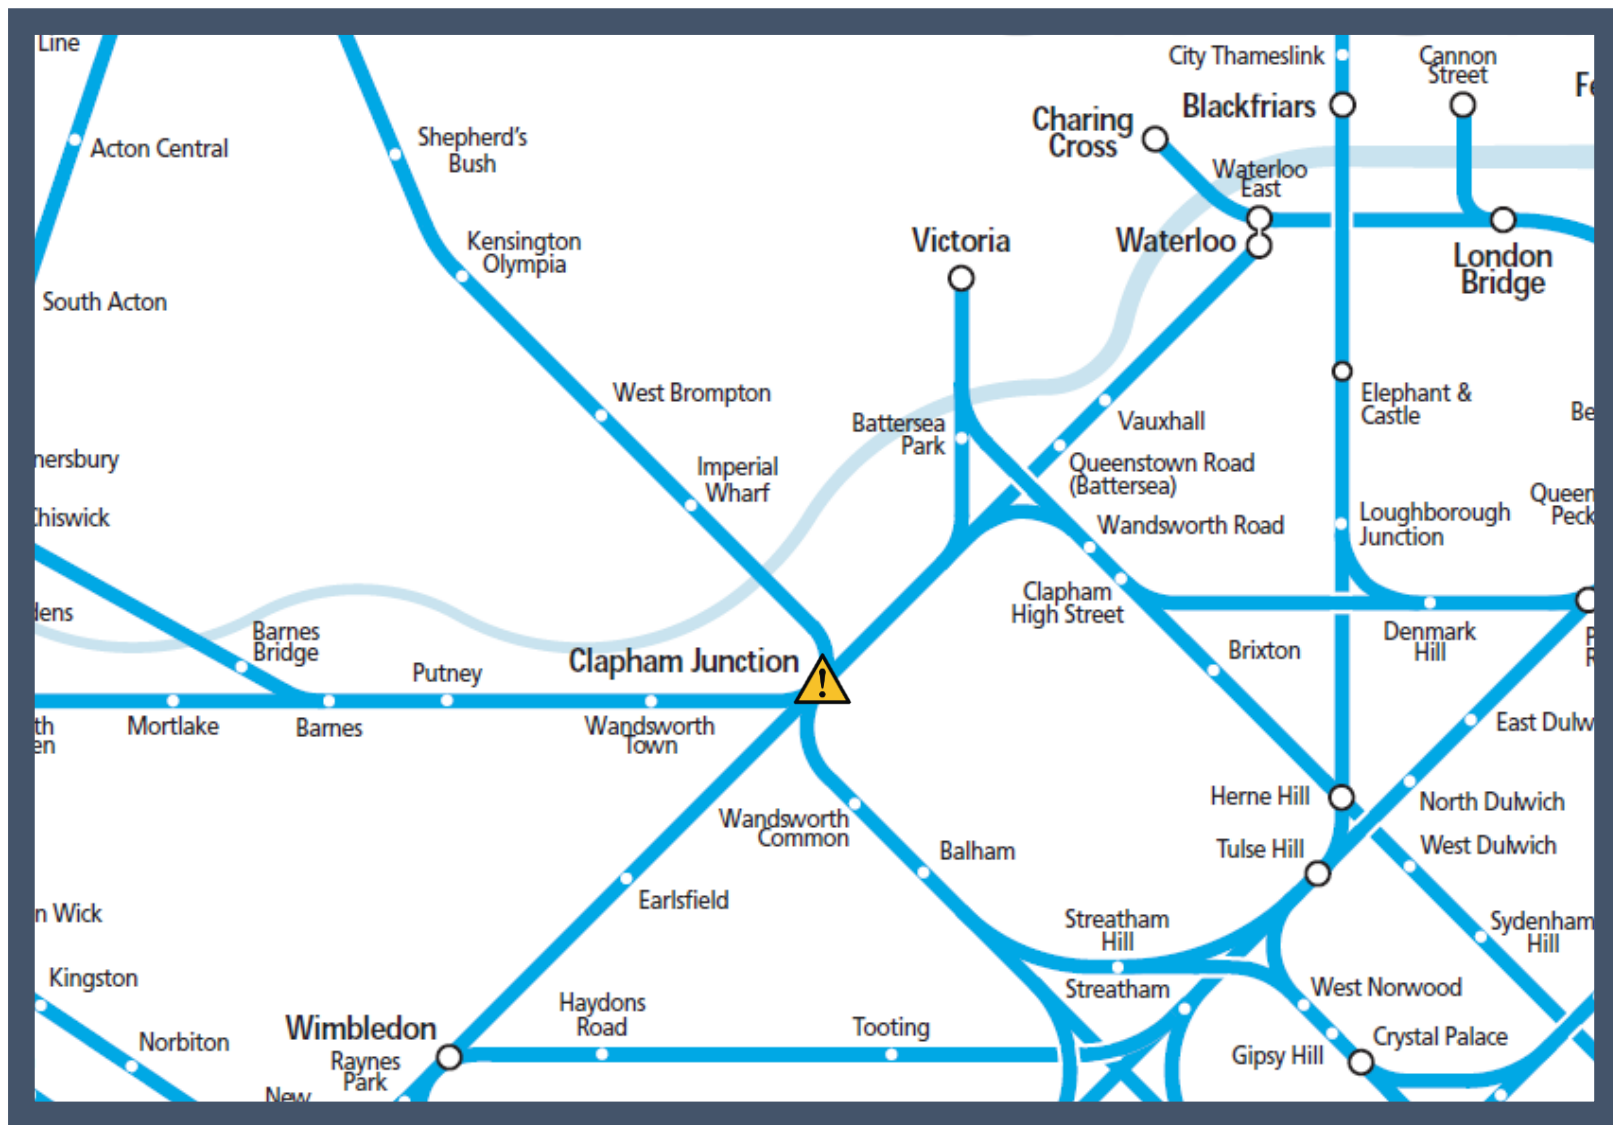

# A power supply problem at Clapham Junction

TOC affected: South Western Railway

Key:

	Disruption
--	------------