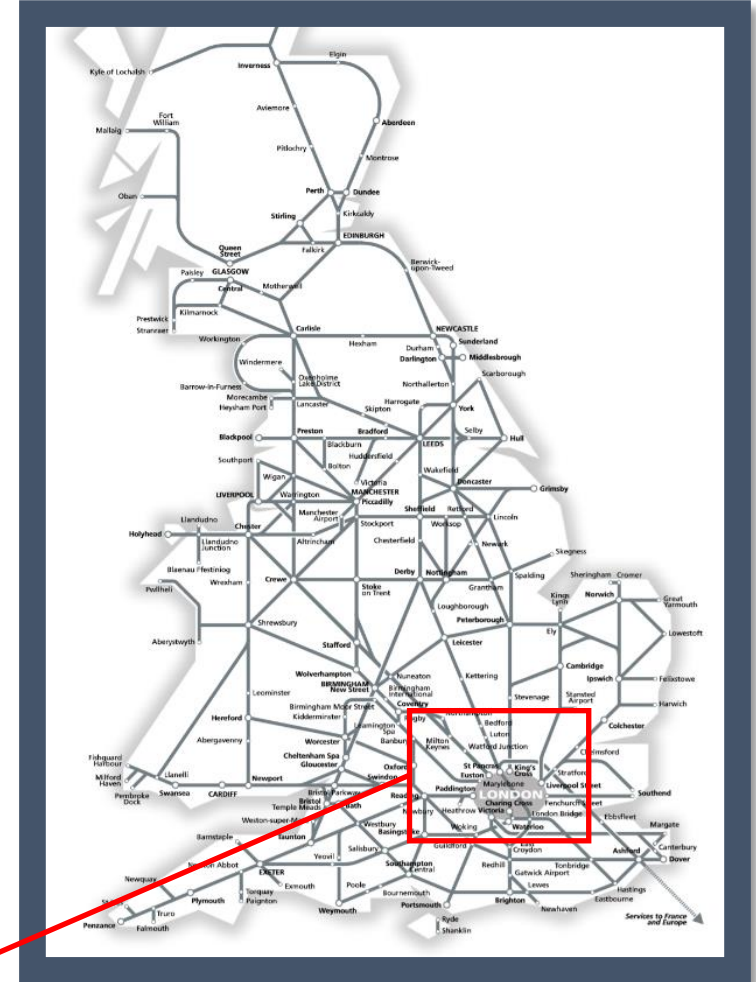

Availability of train crew between Clapham Junction and Milton Keynes
Central
TOC affected: Southern

Key:

	Disruption
--	------------