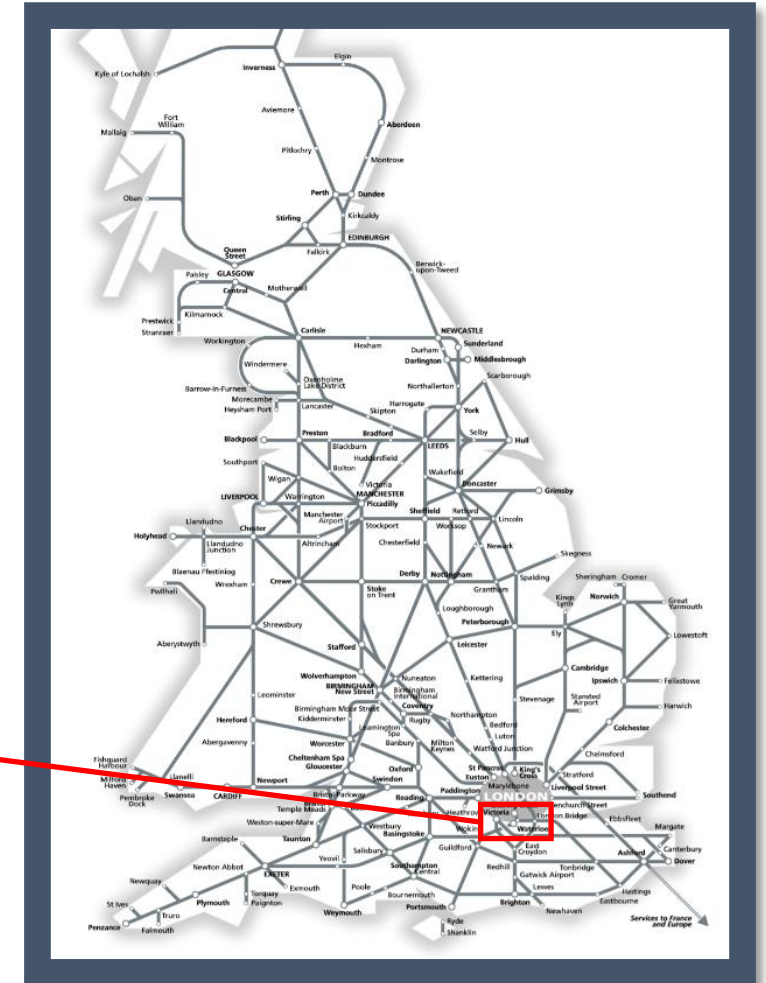

# A fault on a train at Clapham Junction

TOC affected: South Western Railway

Key:

Disruption