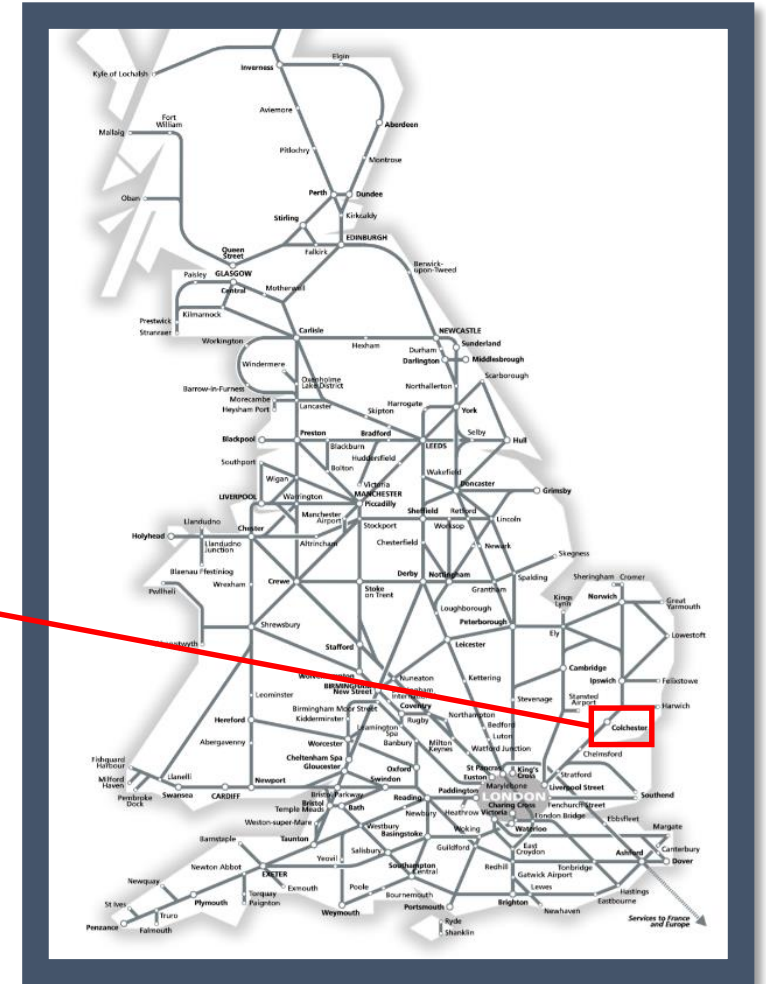

Buses replace trains between Colchester and Clacton-on-Sea / Walton-on-the-Naze

TOC affected: Greater Anglia

Key:

-  Engineering Works
-  Bus Replacement Services