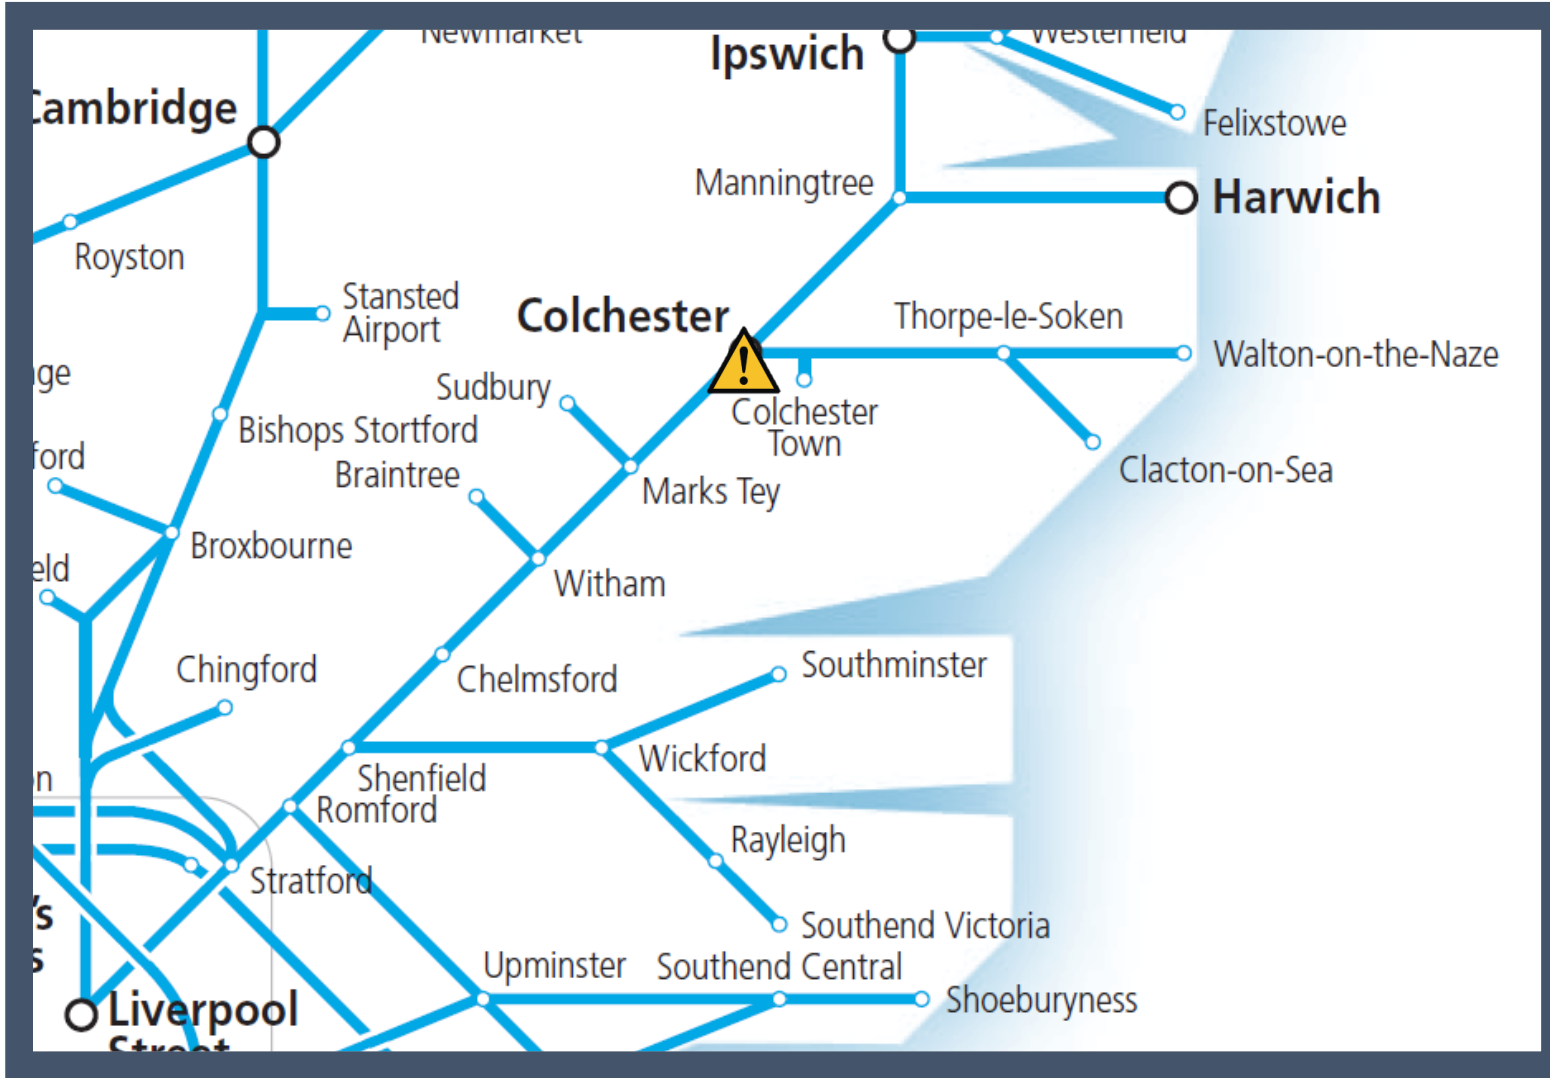

A points failure at Colchester

TOC affected: Greater Anglia

Key:

Disruption