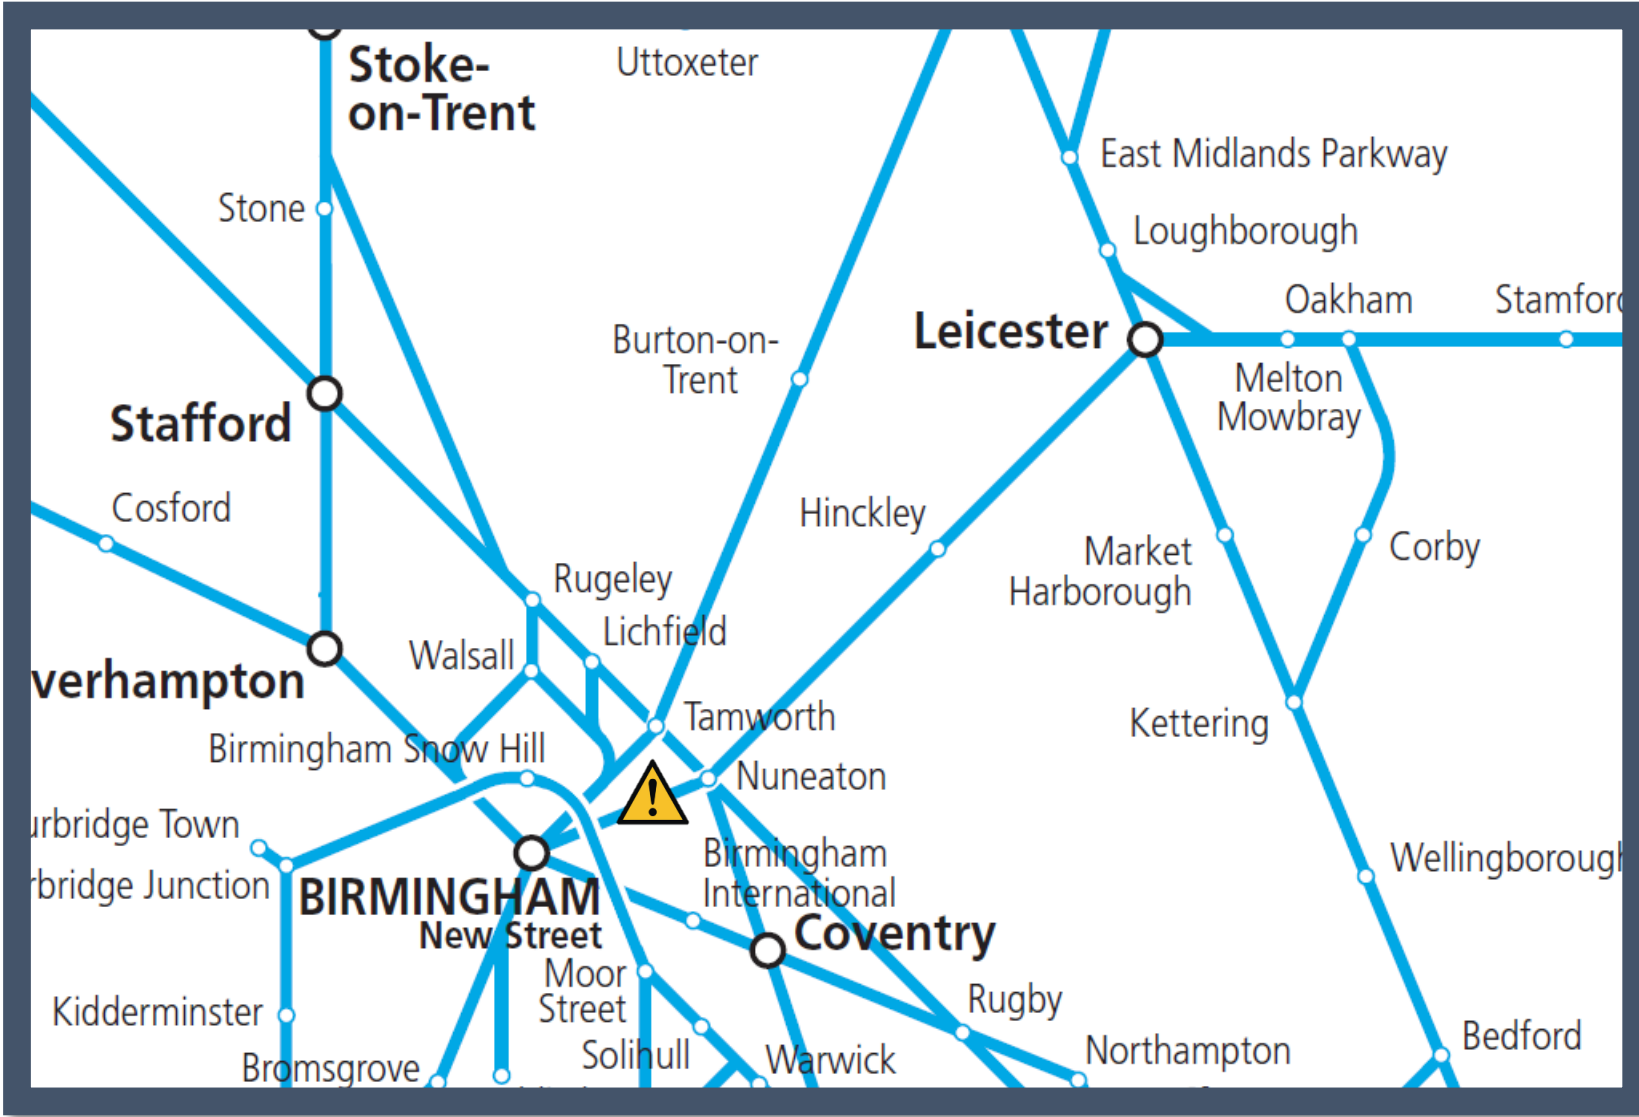

A broken down freight train between Coleshill Parkway and Nuneaton TOC affected: CrossCountry

Key:

Disruption