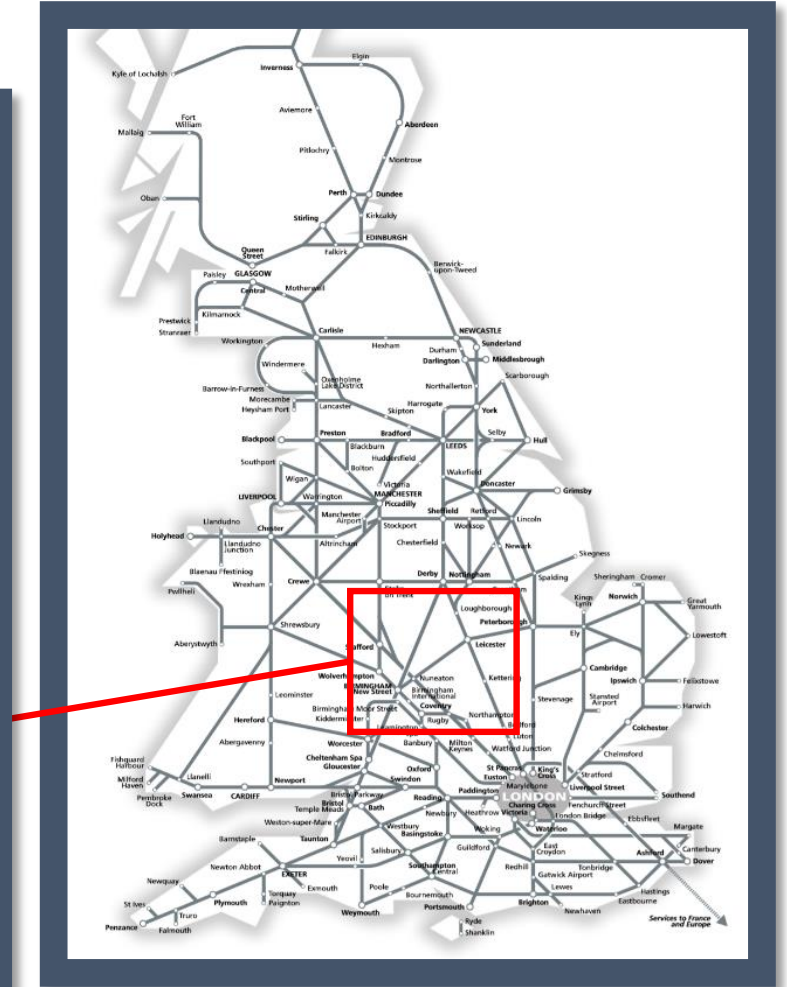

A broken down freight train between Coleshill Parkway and Nuneaton TOC affected: CrossCountry

Key:

Disruption