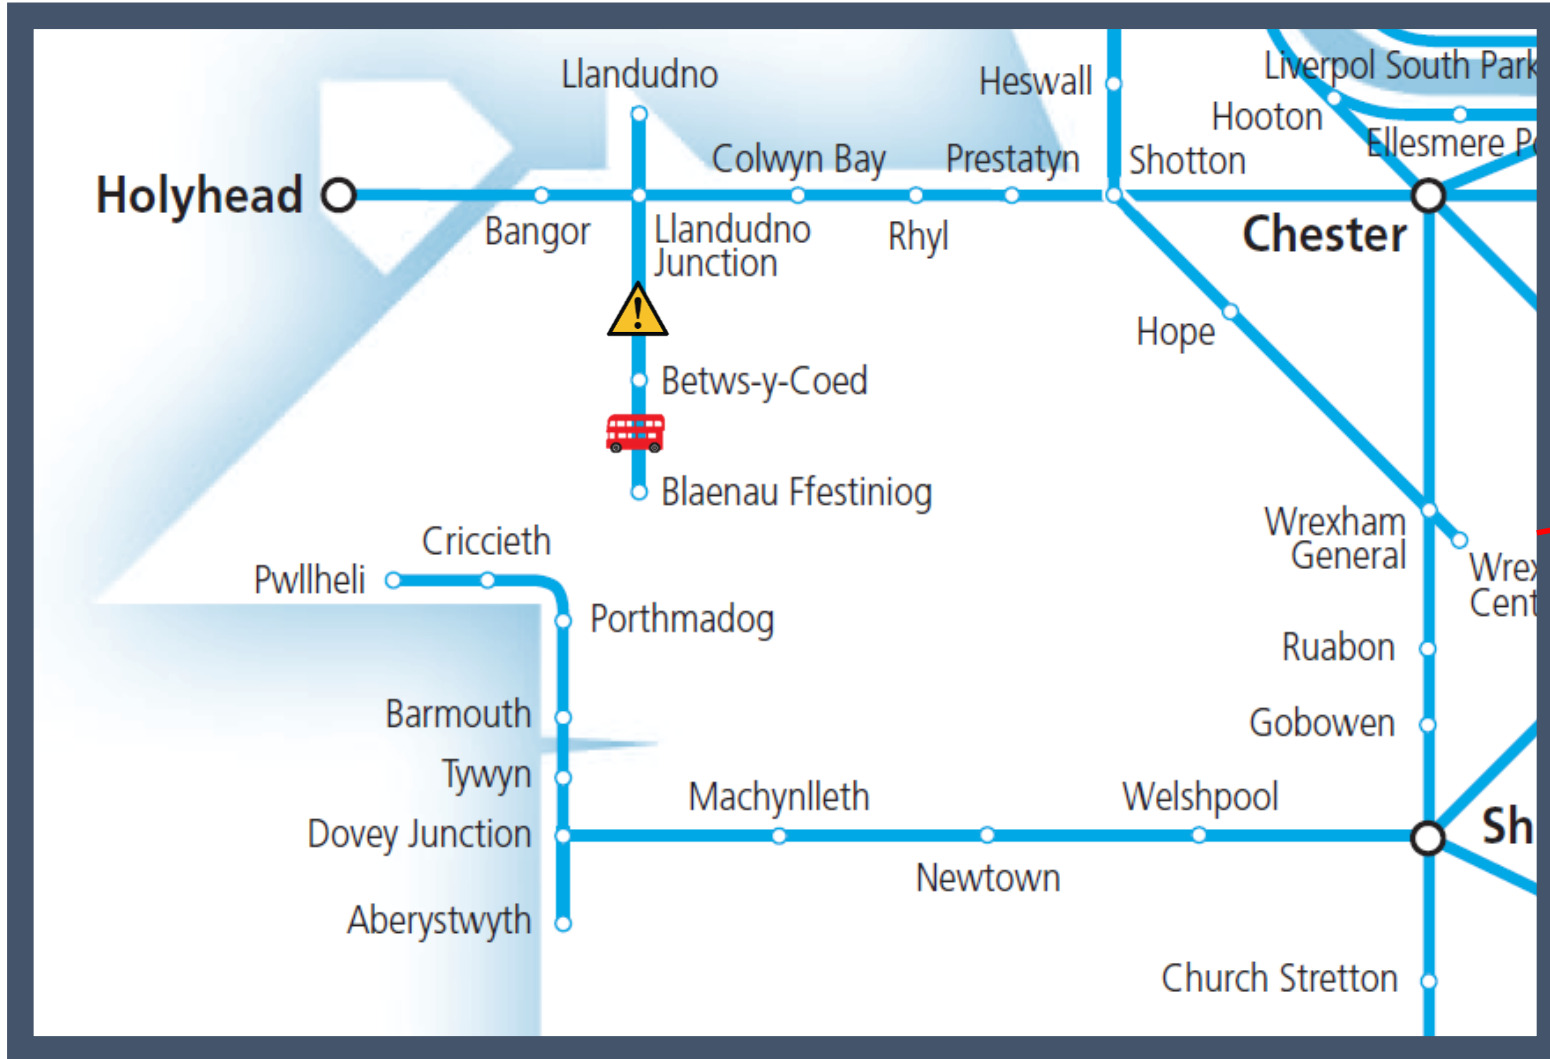

Storm Ciara extensively damaging the Conwy Valley Line

TOC affected: Transport for Wales

Key:

Disruption

Bus Replacement Service