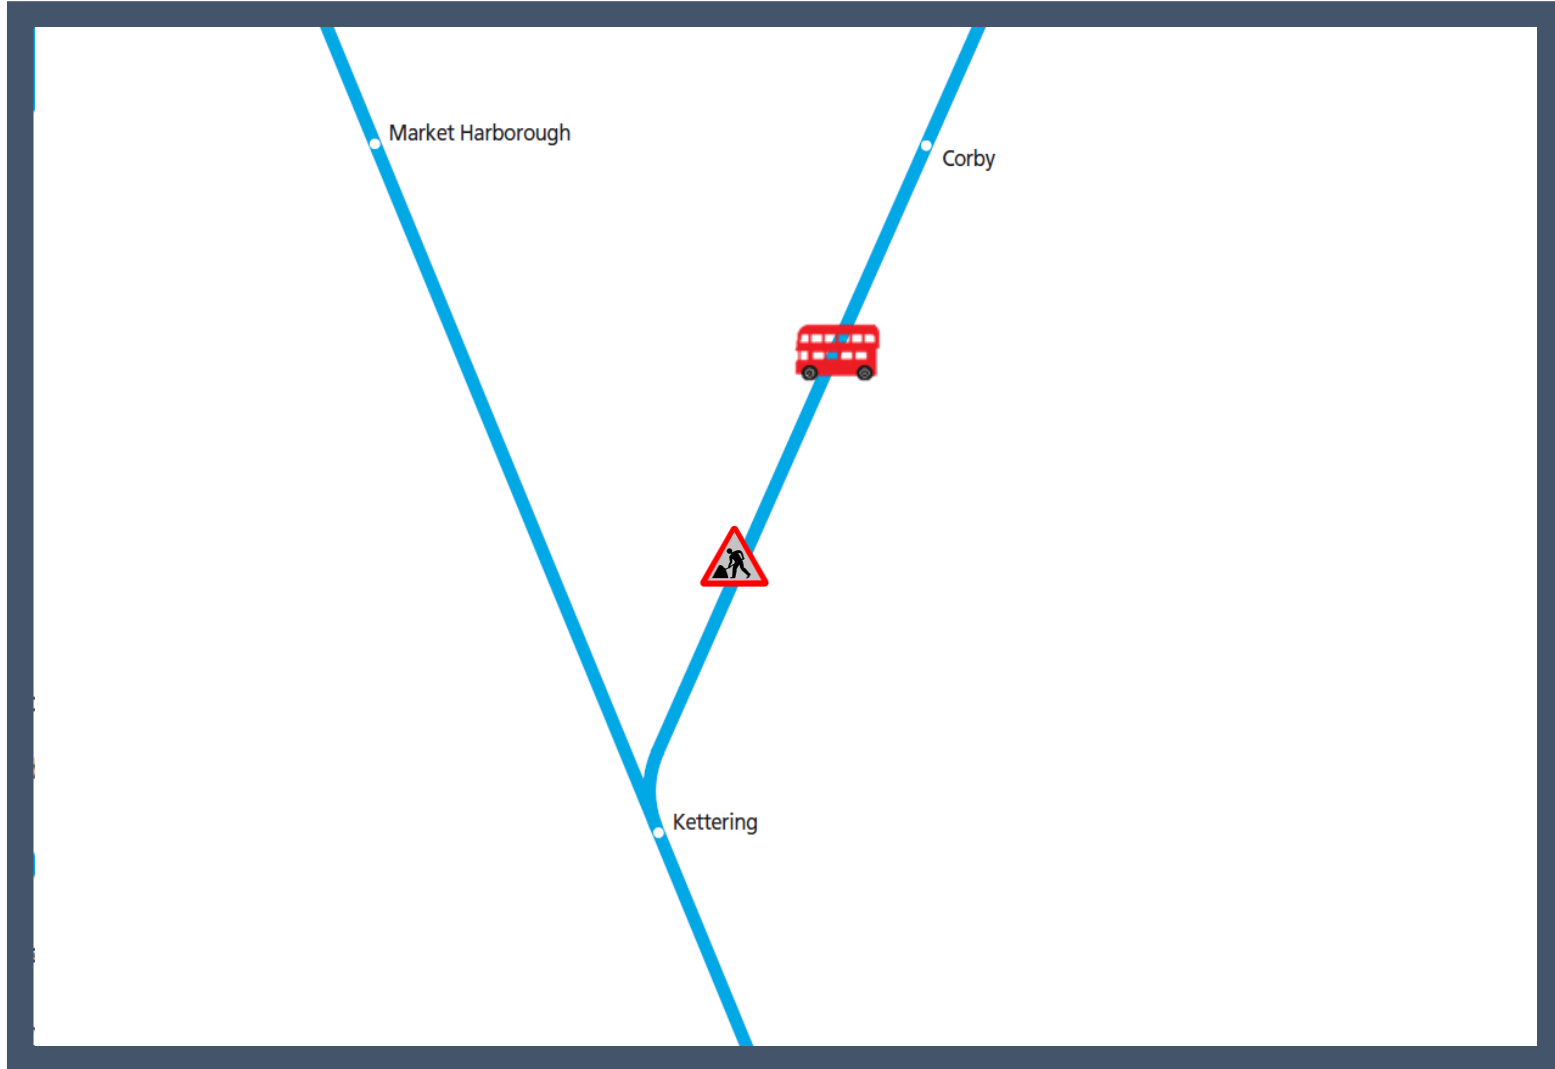

Buses replace trains between Kettering and Corby

TOC affected: East Midlands Railway

Key:

Engineering Works

Bus Replacement Services