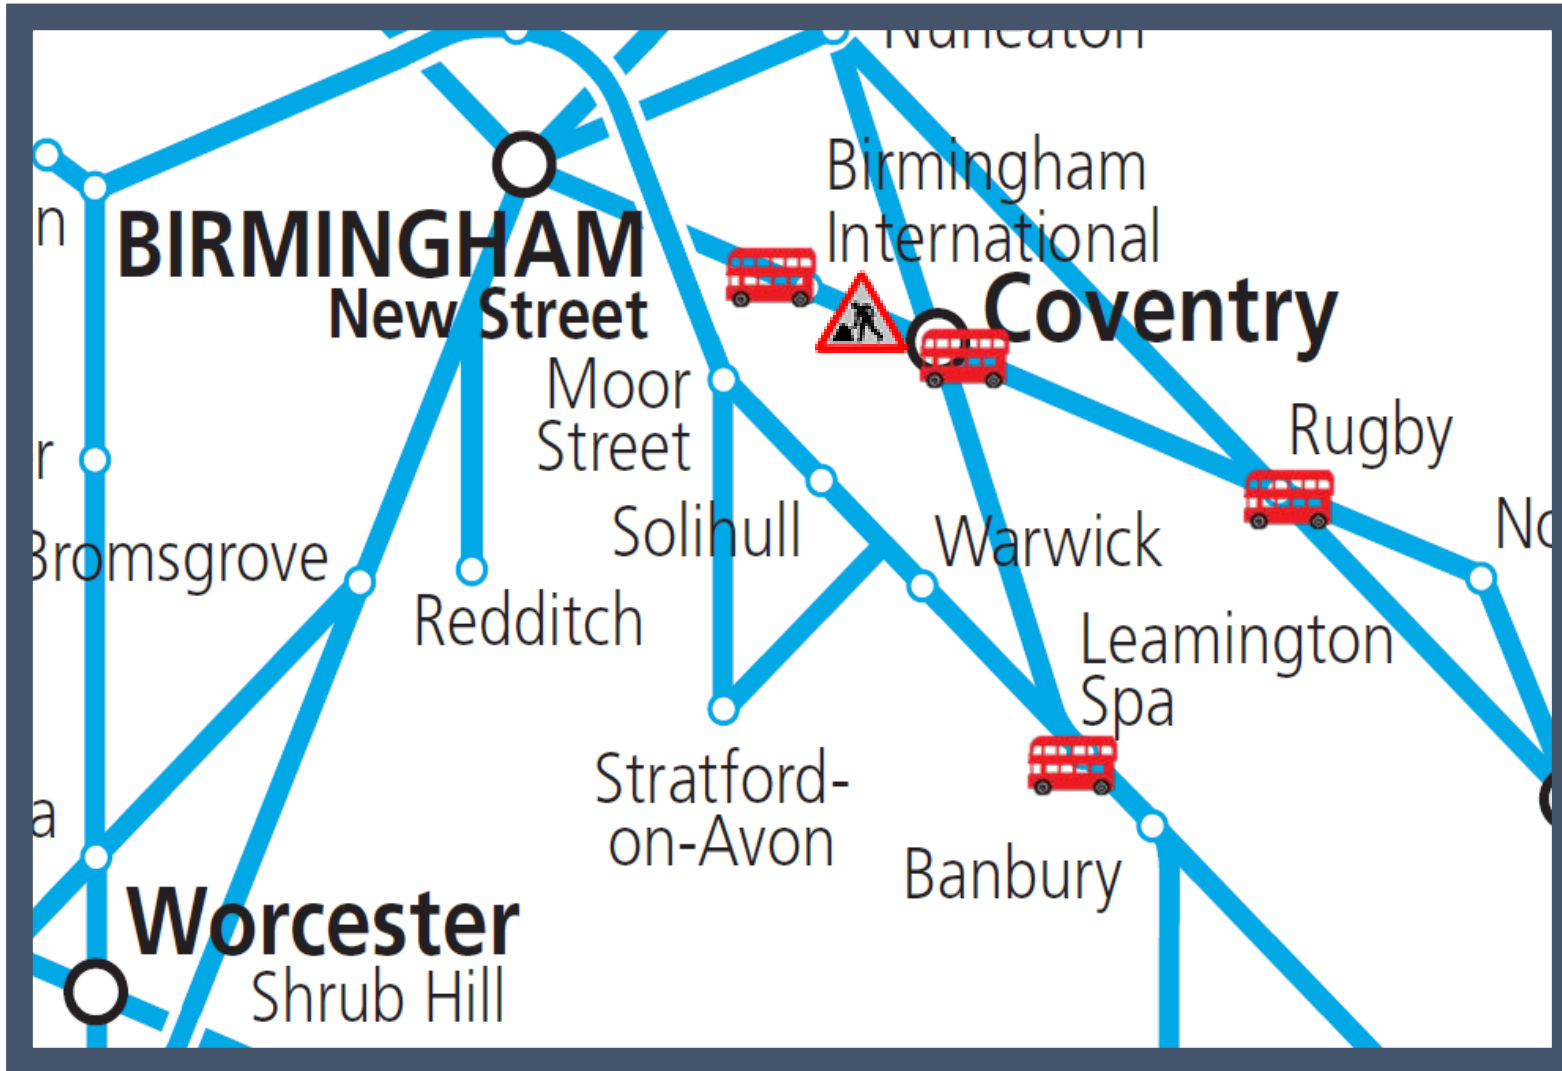

# Amended service between Birmingham New Street and Rugby / Leamington Spa

TOCs affected: CrossCountry, London Northwestern Railway and Virgin Trains

Key:

Engineering Works

Bus Replacement Services