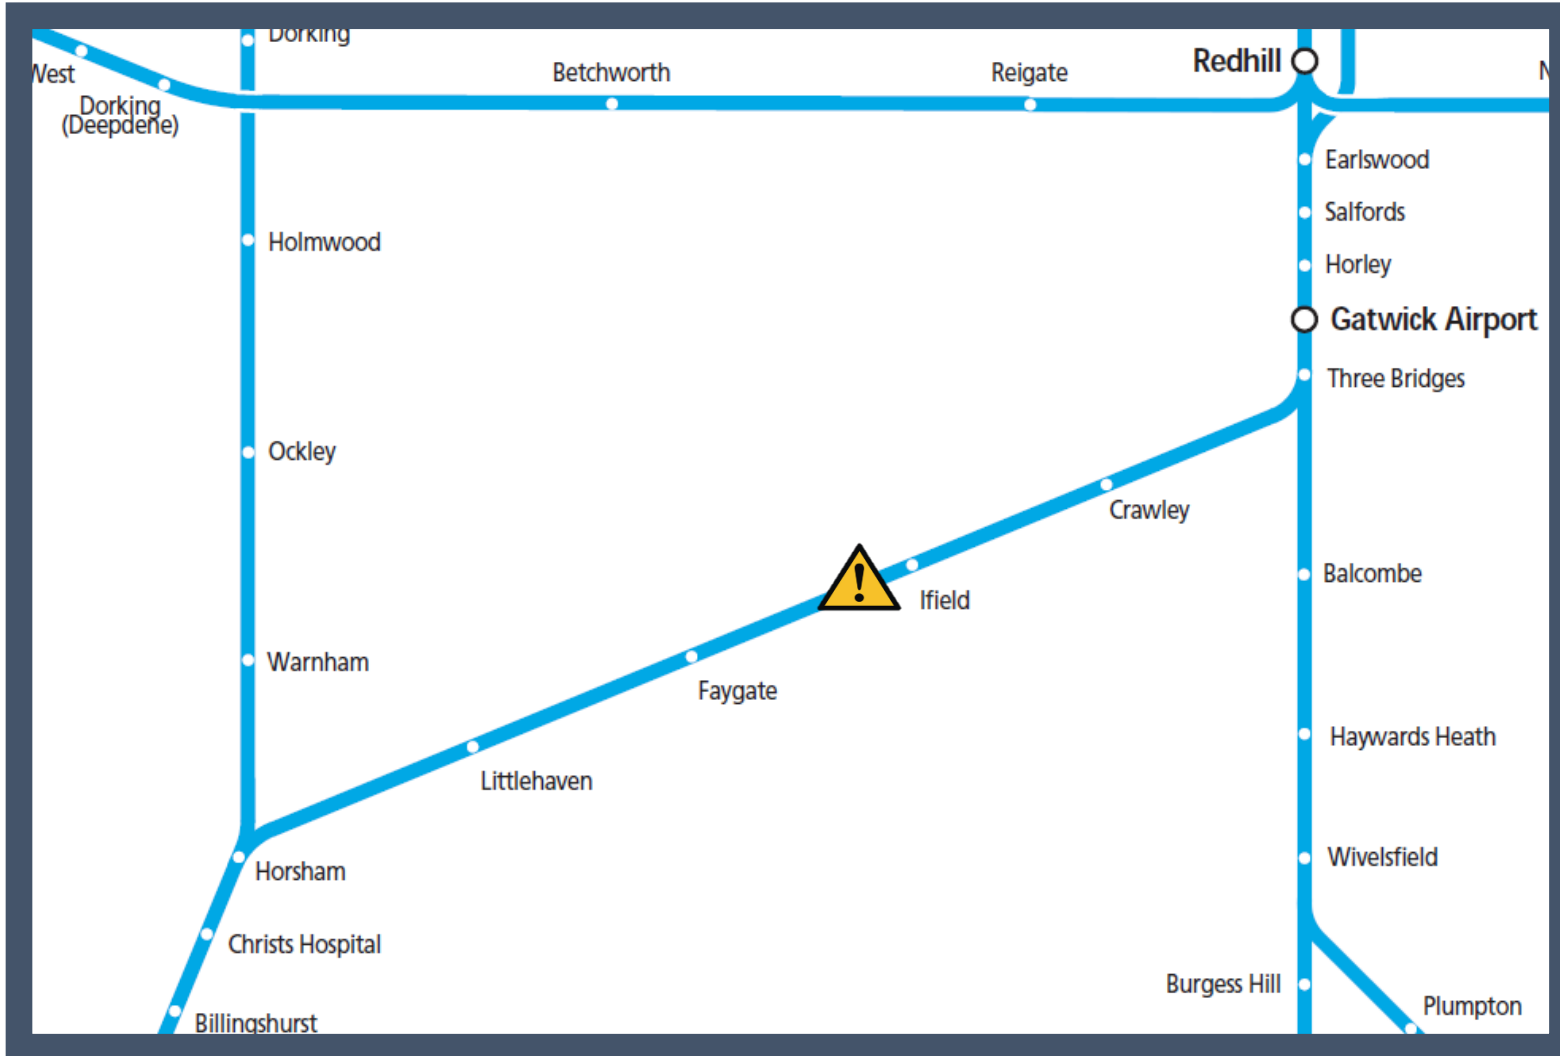

Trespassers on the railway between Three Bridges and Horsham

TOC affected: Southern, Thameslink

Key:

Disruption