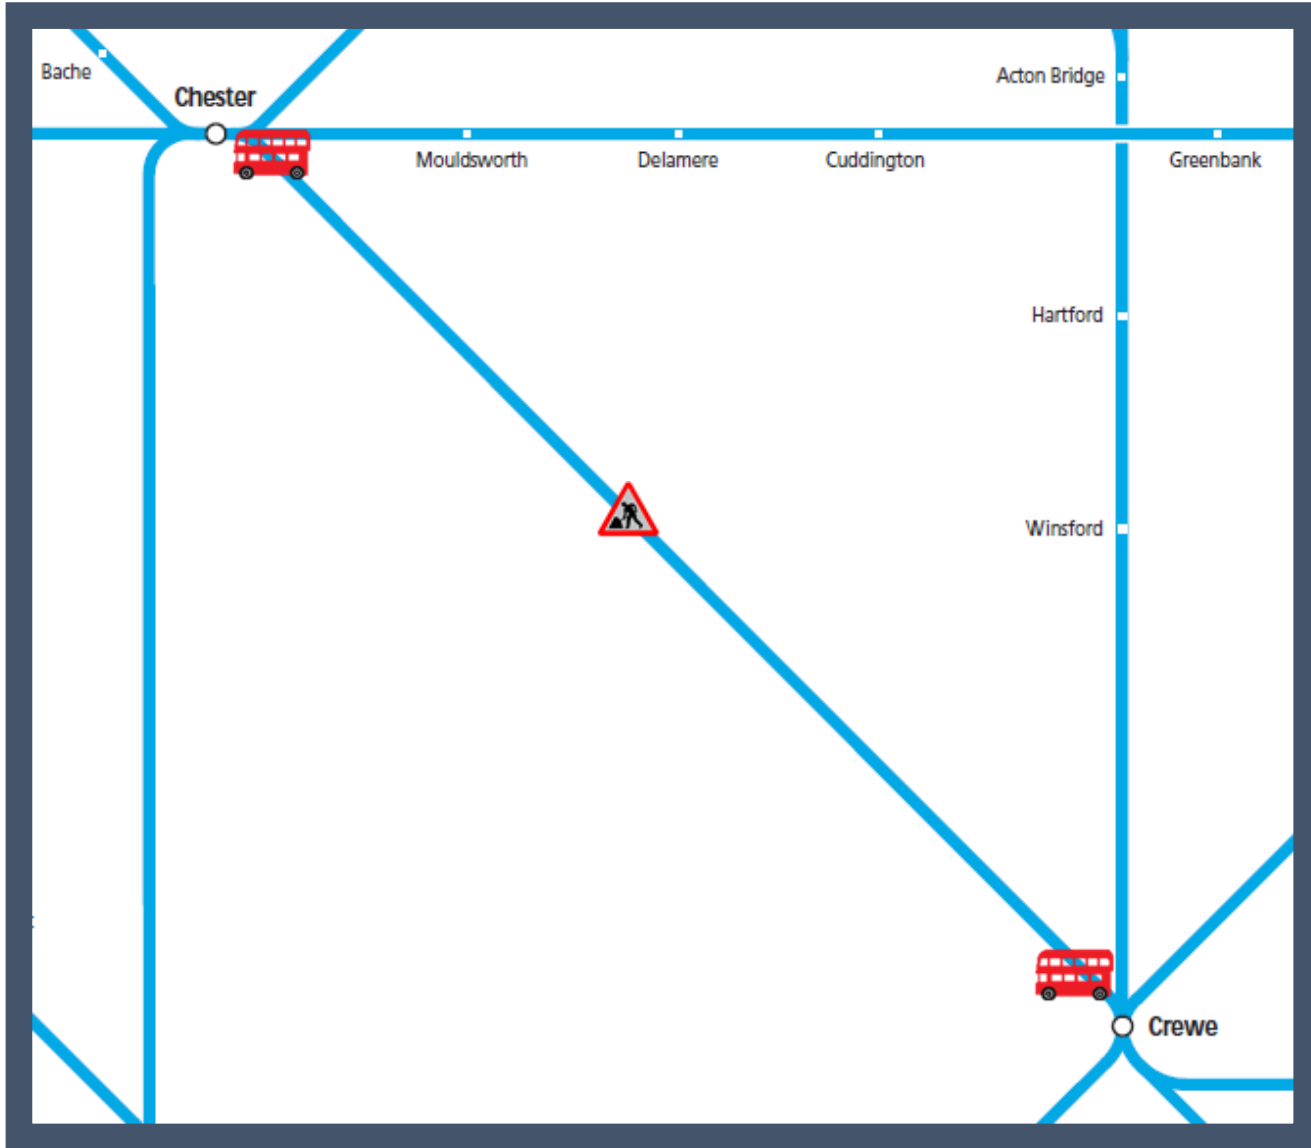

Amended services between Crewe and Chester

TOCs affected: Avanti West Coast, Transport for Wales

Key:

	Engineering Works
	Bus Replacement Services