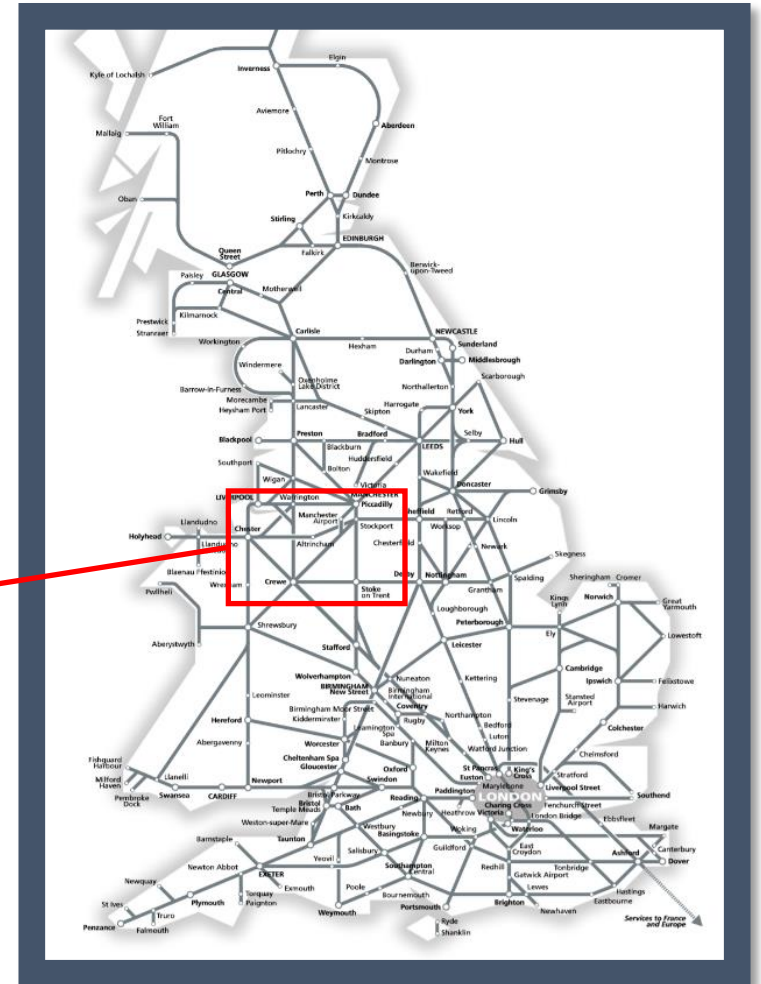

# Overhead wire problems between Crewe and Acton Bridge

TOCs affected: Avanti West Coast; London Northwestern Railway

Key:

Disruption