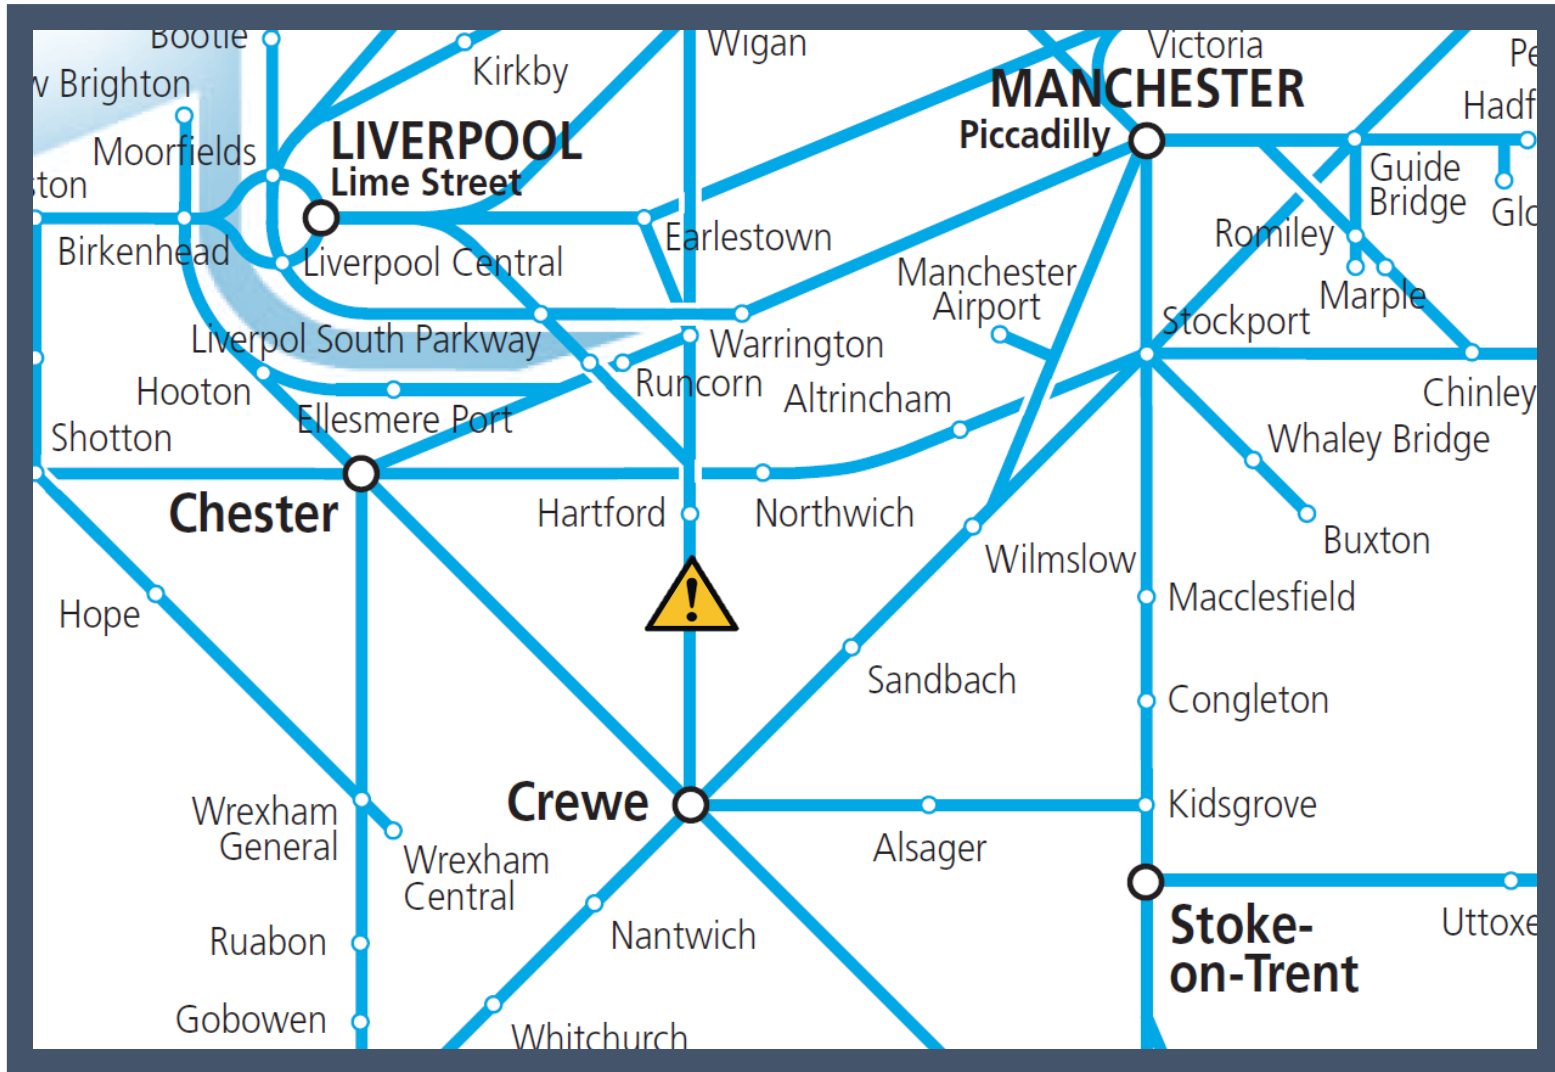

# Overhead wire problems between Crewe and Acton Bridge

TOCs affected: Avanti West Coast; London Northwestern Railway

Key:

Disruption